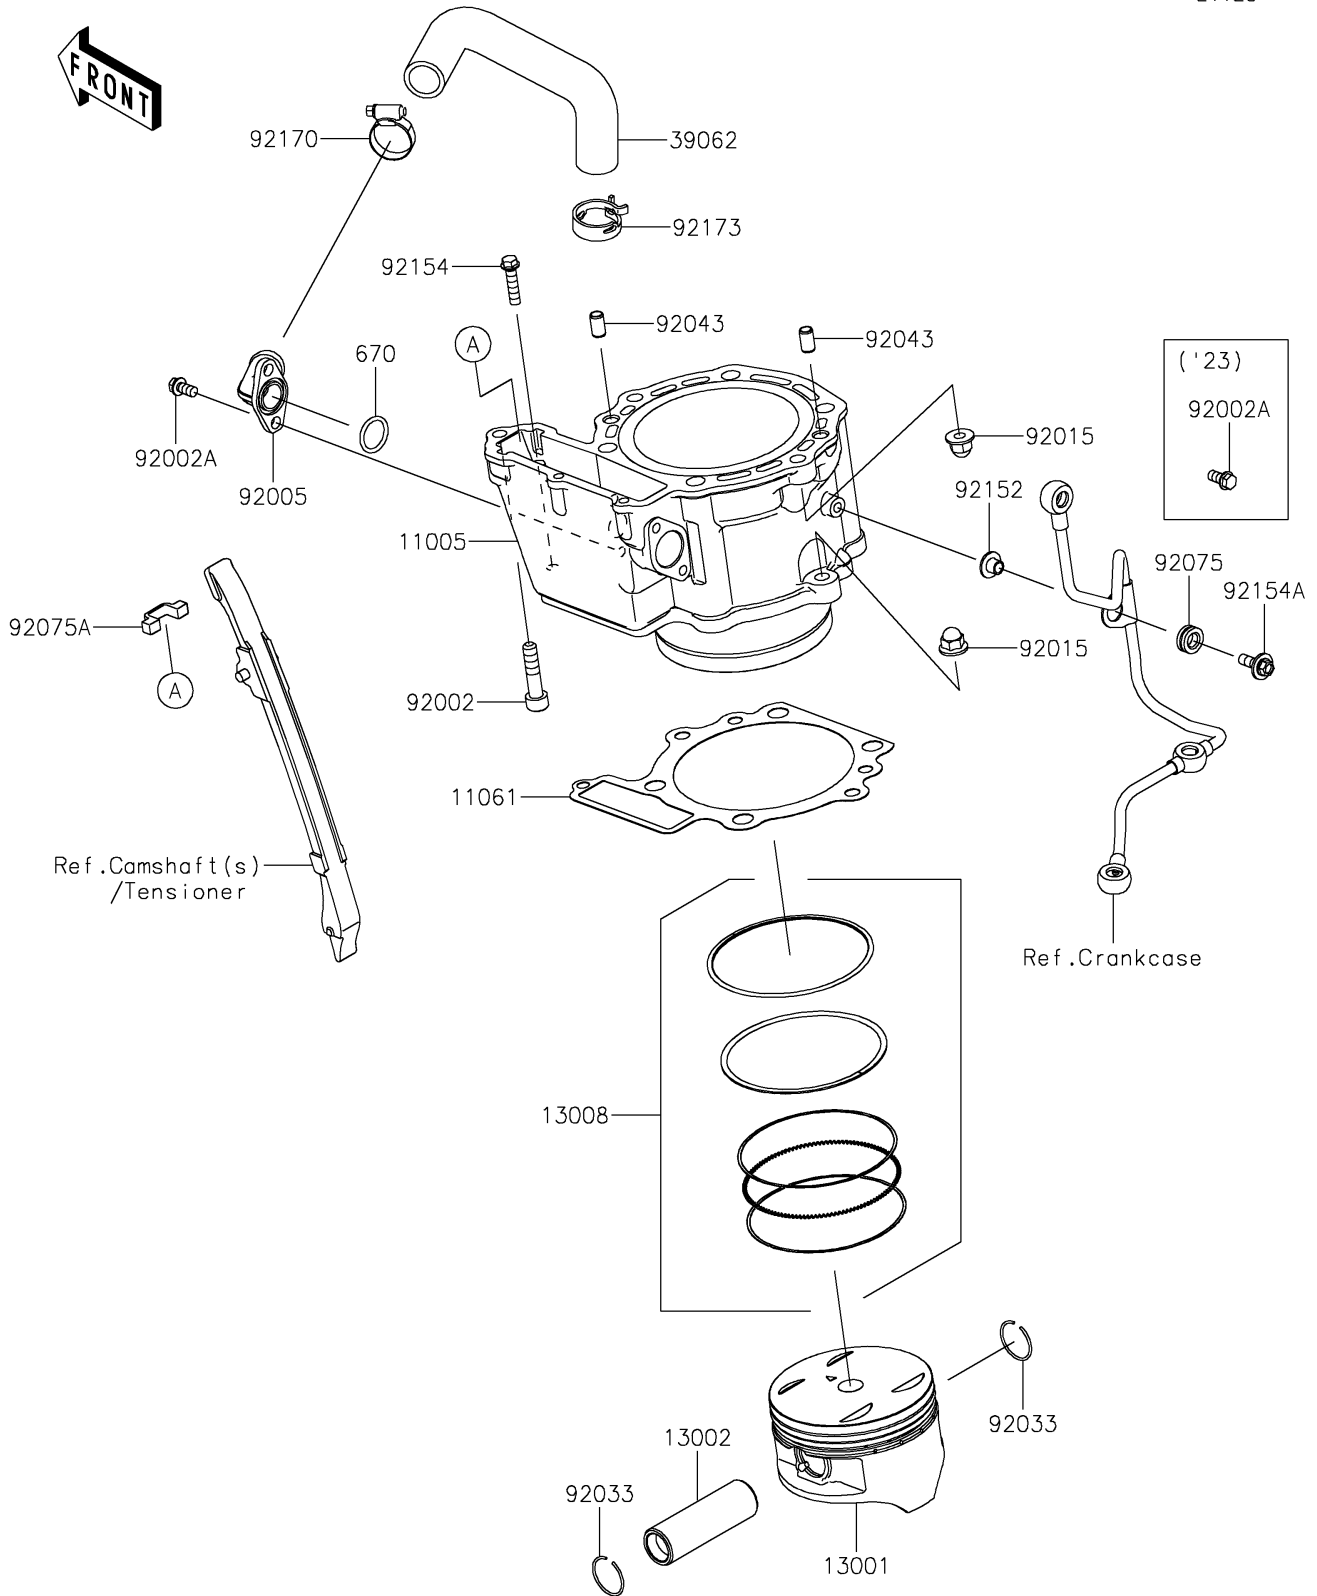

2023 KLR® 650 PARTS DIAGRAM

Cylinder/Piston(s)

E1120

2023 KLR® 650 PARTS LIST

Cylinder/Piston(s)

ITEM NAME	PART NUMBER	QUANTITY
CYLINDER-ENGINE (Ref # 11005)	11005-0736	1
GASKET,CYLINDER BASE (Ref # 11061)	11061-0428	1
PISTON-ENGINE (Ref # 13001)	13001-0723	1
PIN-PISTON (Ref # 13002)	13002-0707	1
RING-SET-PISTON (Ref # 13008)	13008-0595	1
HOSE-COOLING,W/P-CYLINDER (Ref # 39062)	39062-0150	1
BOLT,SOCKET,8X35 (Ref # 92002)	92002-1409	1
BOLT,6X12 (Ref # 92002A)	92002-1569	3
FITTING (Ref # 92005)	92005-0784	1
NUT,CAP,8MM (Ref # 92015)	92015-1982	4
RING-SNAP (Ref # 92033)	92033-1226	2
PIN,6.2X8X14 (Ref # 92043)	92043-1263	2
DAMPER (Ref # 92075A)	92075-1968	1
BOLT,FLANGED,6X25 (Ref # 92154)	92154-1212	1
CLAMP,COOLING HOSE (Ref # 92170)	92170-1033	1
CLAMP (Ref # 92173)	92173-2459	1
O RING,18MM (Ref # 670)	670B2018	1