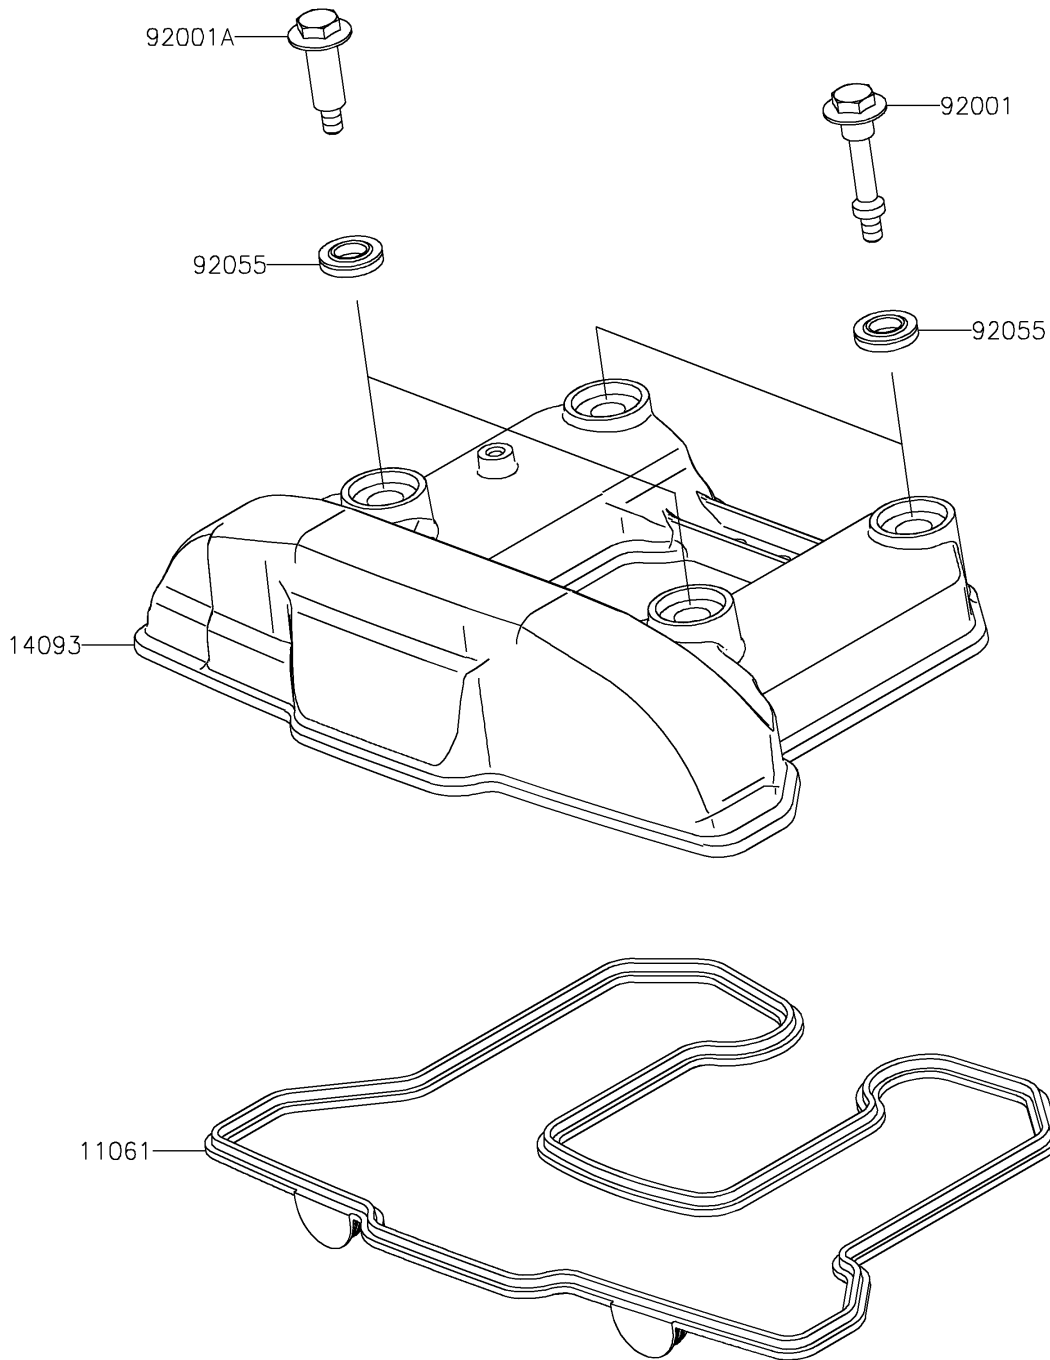

2023 KLR® 650 PARTS DIAGRAM

Cylinder Head Cover

E1112

2023 KLR[®] 650 PARTS LIST

Cylinder Head Cover

ITEM NAME	PART NUMBER	QUANTITY
GASKET,HEAD COVER (Ref # 11061)	11061-1390	1
COVER,HEAD (Ref # 14093)	14093-0059	1
BOLT,L=46.5 (Ref # 92001)	92001-1853	2
BOLT,L=34.5 (Ref # 92001A)	92001-1854	2
RING-O (Ref # 92055)	92055-0143	4