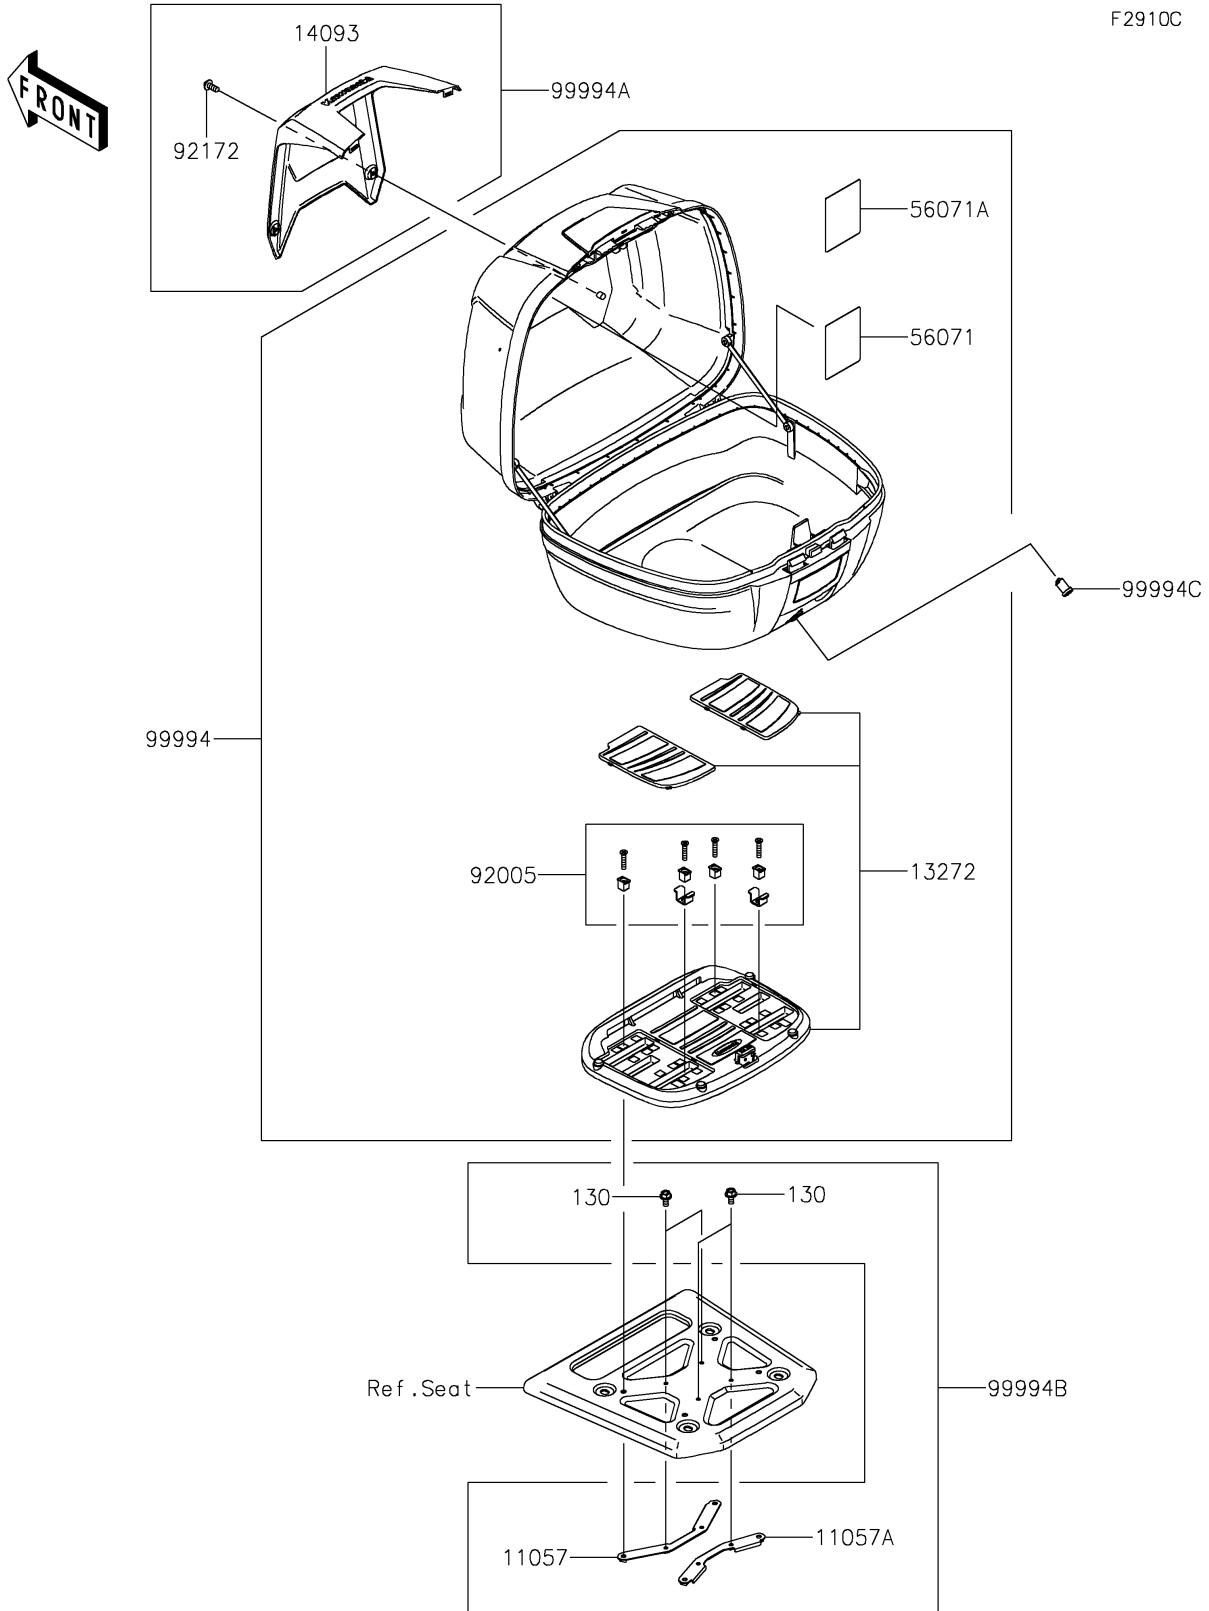

2025 KLR650 Adventure ABS PARTS DIAGRAM

Accessory(Topcase)

F2910C

2025 KLR650 Adventure ABS PARTS LIST

Accessory(Topcase)

ITEM NAME	PART NUMBER	QUANTITY
BRACKET (Ref # 11057)	11057-7099	1
BRACKET (Ref # 11057A)	11057-7100	1
PLATE, TOPCASE BASE (Ref # 13272)	13272-3743	1
COVER, TOPCASE, M.P. SILVER (Ref # 14093)	14093-1067-GU	1
LABEL-WARNING, MAX LOAD (Ref # 56071)	56071-0940	1
LABEL-WARNING, PICTOGRAM (Ref # 56071A)	56071-1043	1
FITTING (Ref # 92005)	92005-1428	1
SCREW, SOCKET, 5X14 (Ref # 92172)	92172-0823	2
TOPCASE (Ref # 99994)	99994-1493	1
PANEL-TOPCASE, M.P. SILVER (Ref # 99994A)	99994-1494-GU	1
FITTING-TOPCASE (Ref # 99994B)	99994-1495	1
ROTOR (INNER GROOVE) (Ref # 99994C)	99994-1496	1
BOLT-FLANGED, 5X10 (Ref # 130)	130BA0510	4