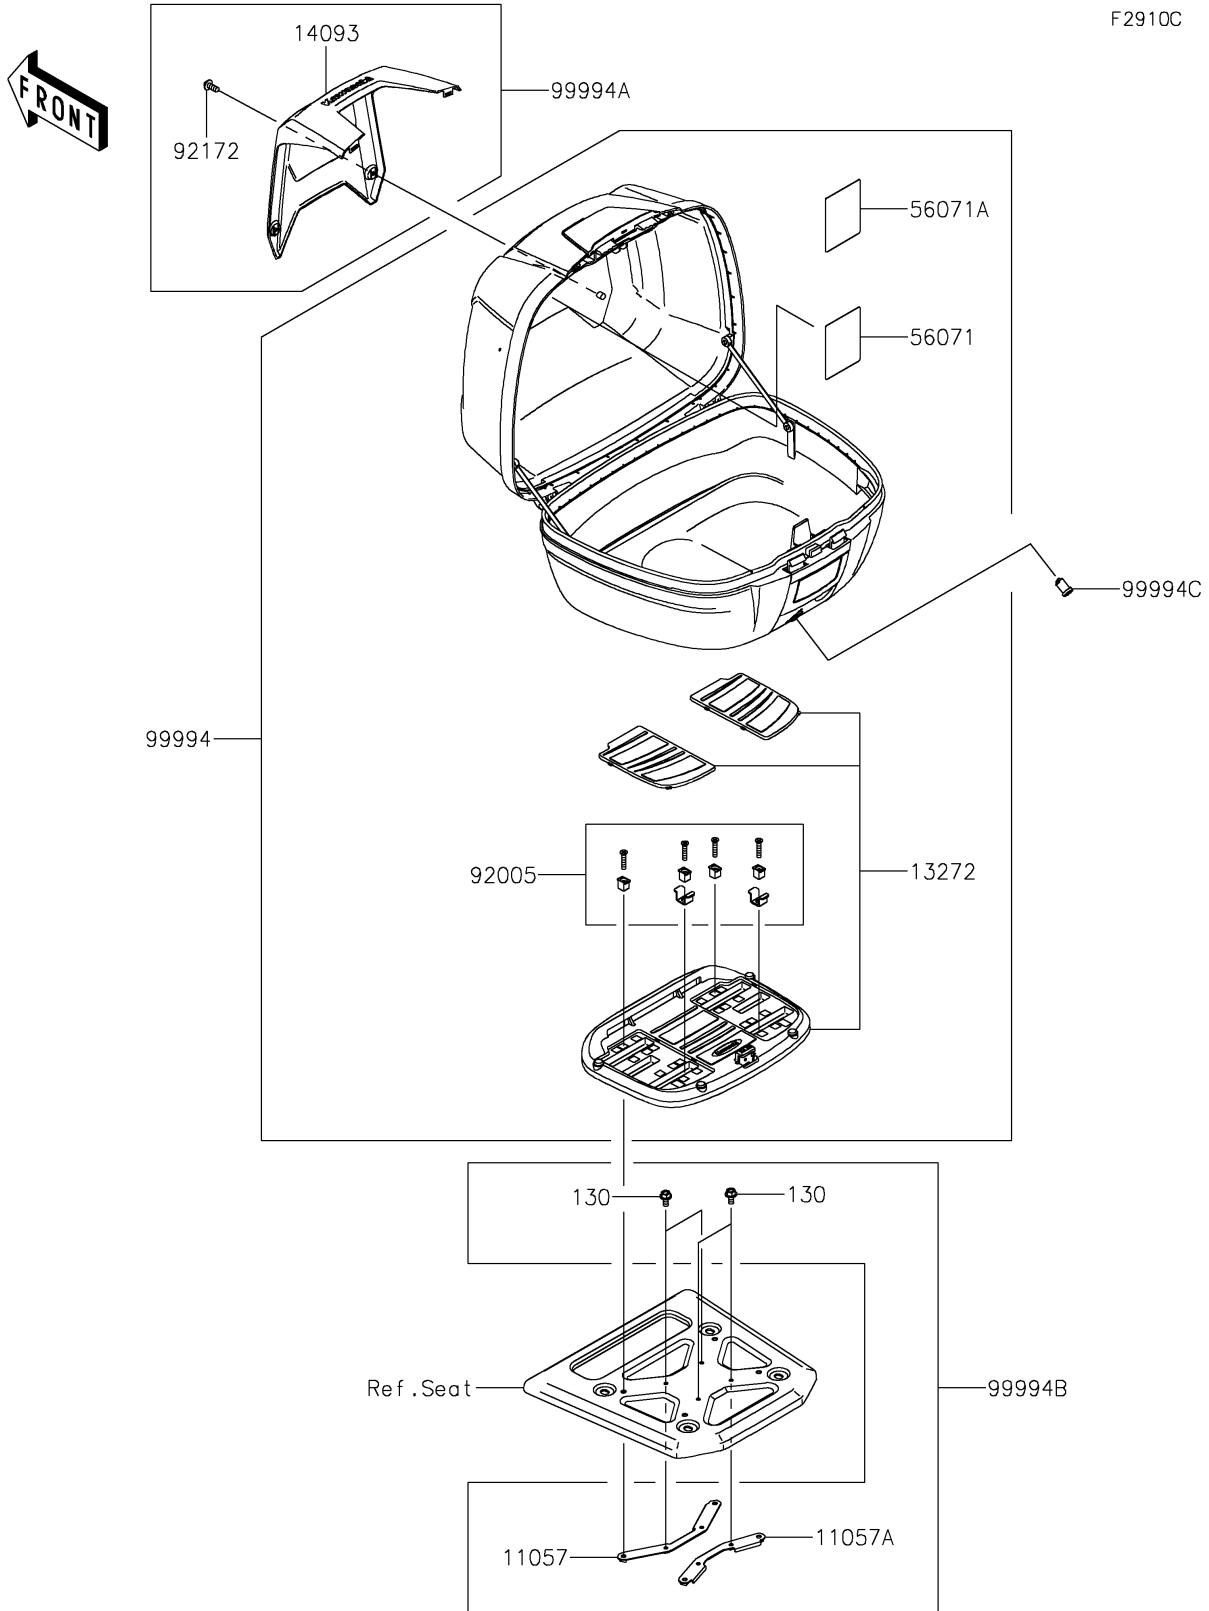

2023 KLR® 650 ADVENTURE PARTS DIAGRAM

Accessory(Topcase)

F2910C

2023 KLR® 650 ADVENTURE PARTS LIST

Accessory(Topcase)

ITEM NAME	PART NUMBER	QUANTITY
BRACKET (Ref # 11057)	11057-7099	1
BRACKET (Ref # 11057A)	11057-7100	1
PLATE, TOPCASE BASE (Ref # 13272)	13272-3743	1
COVER, TOPCASE, M.P. SILVER (Ref # 14093)	14093-1067-GU	1
LABEL-WARNING, MAX LOAD (Ref # 56071)	56071-0940	1
LABEL-WARNING, PICTOGRAM (Ref # 56071A)	56071-1043	1
FITTING (Ref # 92005)	92005-1428	1
SCREW, SOCKET, 5X14 (Ref # 92172)	92172-0823	2
TOPCASE (Ref # 99994)	99994-1493	1
PANEL-TOPCASE, M.P. SILVER (Ref # 99994A)	99994-1494-GU	1
FITTING-TOPCASE (Ref # 99994B)	99994-1495	1
ROTOR (INNER GROOVE) (Ref # 99994C)	99994-1496	1
BOLT-FLANGED, 5X10 (Ref # 130)	130BA0510	4