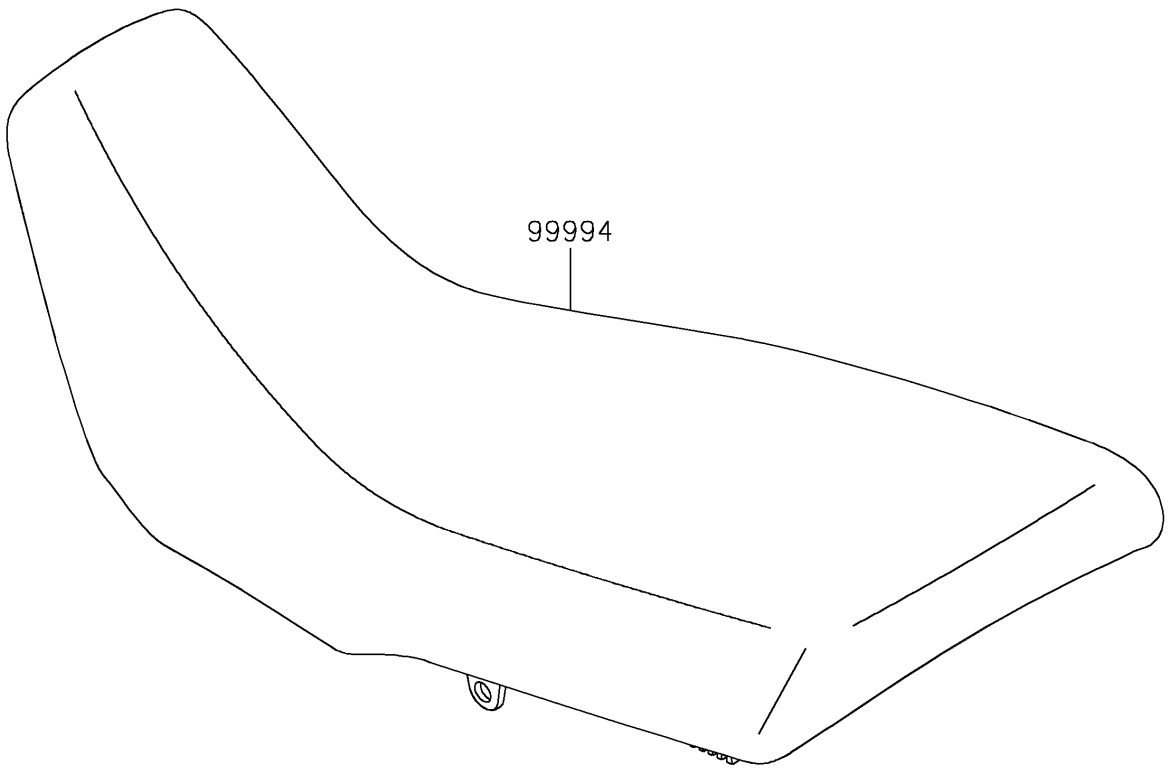

2025 KLR650 Adventure ABS PARTS DIAGRAM

Accessory(Seat)

F2910B

2025 KLR650 Adventure ABS PARTS LIST

Accessory(Seat)

ITEM NAME	PART NUMBER	QUANTITY
LOW SEAT,BLACK+SIL (Ref # 99994)	99994-1503-64U	1