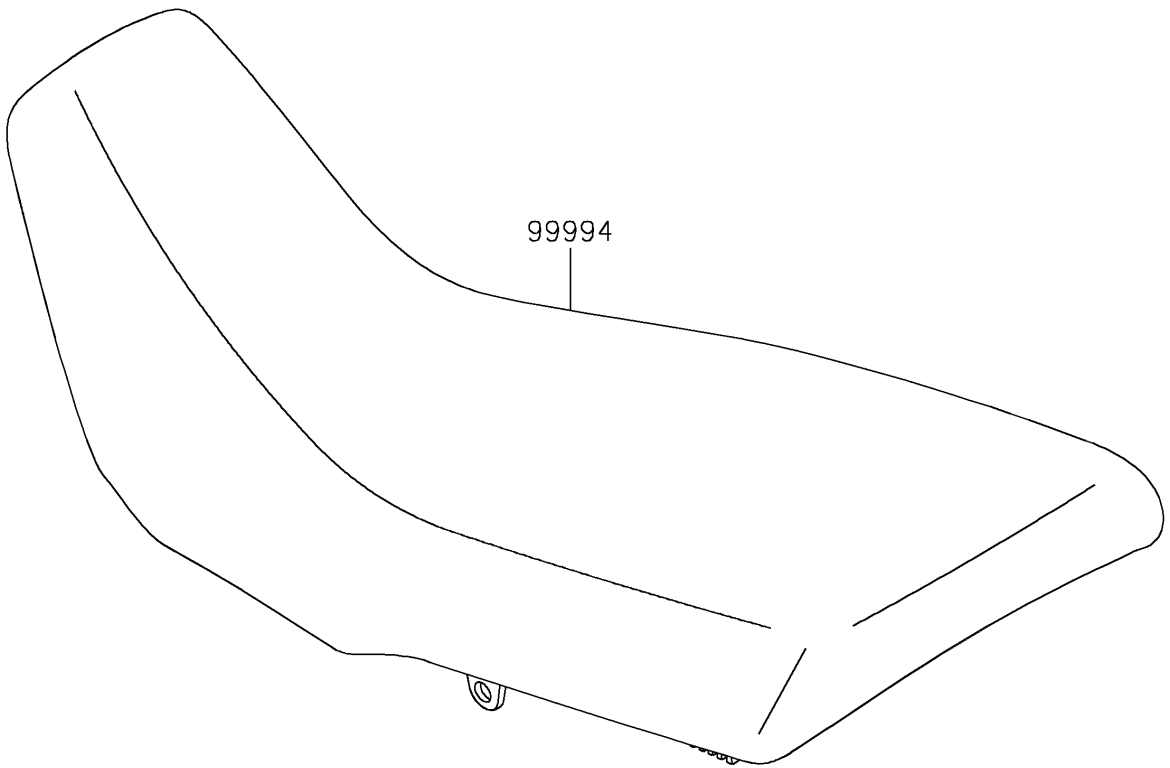

2024 KLR® 650 ADVENTURE ABS PARTS DIAGRAM

Accessory(Seat)

F2910B

2024 KLR® 650 ADVENTURE ABS PARTS LIST

Accessory(Seat)

ITEM NAME	PART NUMBER	QUANTITY
LOW SEAT,BLACK+SIL (Ref # 99994)	99994-1503-64U	1