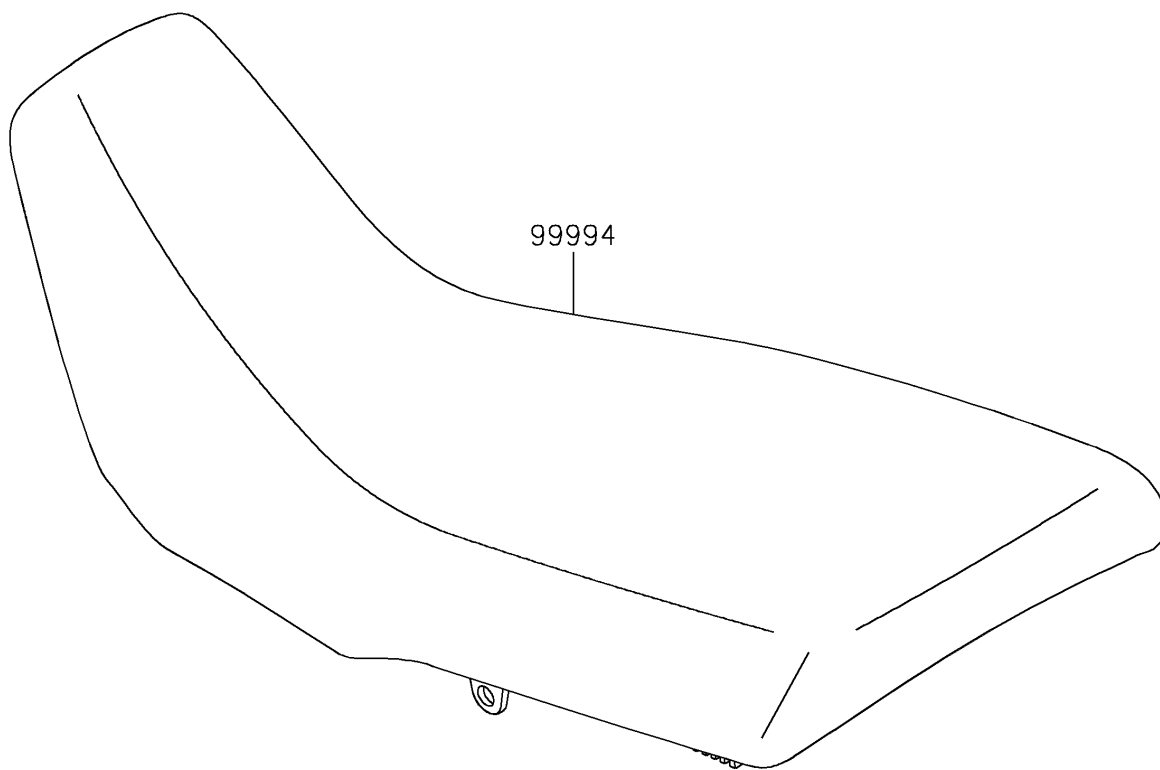

2024 KLR[®] 650 ADVENTURE ABS

PARTS DIAGRAM

Accessory(Seat)

F2910B

2024 KLR[®] 650 ADVENTURE ABS

PARTS LIST

Accessory(Seat)

ITEM NAME	PART NUMBER	QUANTITY
LOW SEAT,BLACK+SIL (Ref # 99994)	99994-1503-64U	1