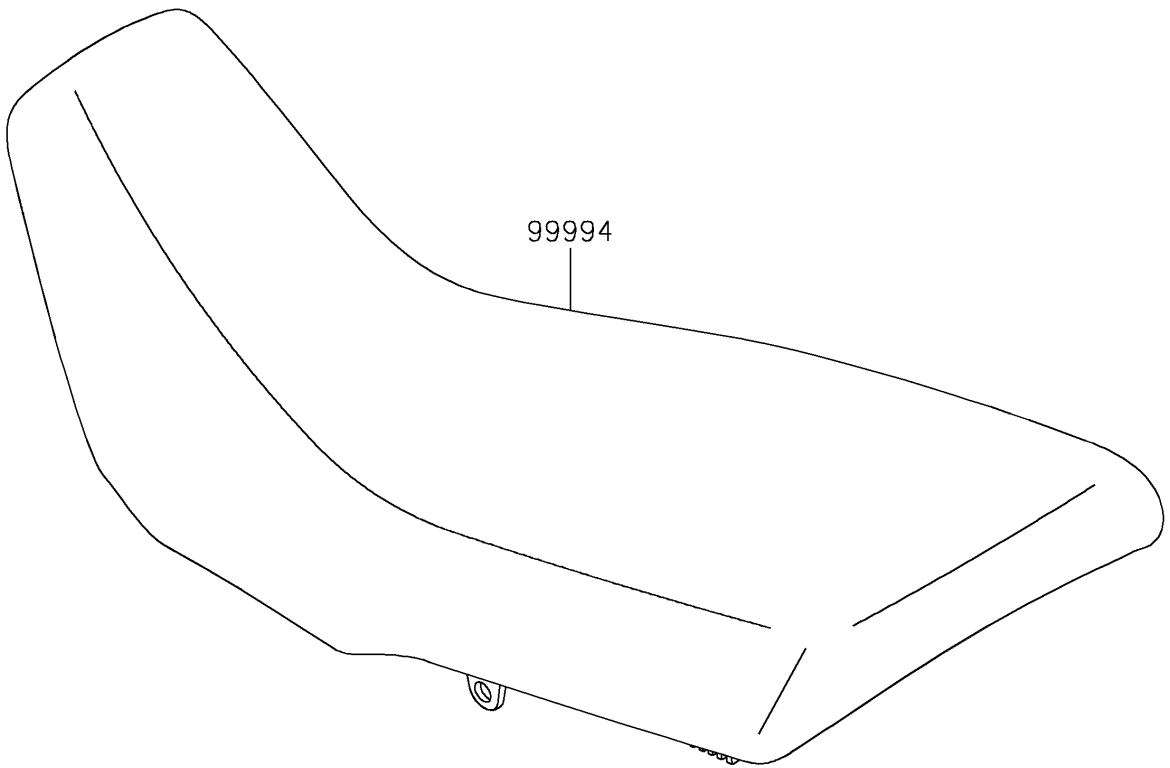

2023 KLR® 650 ADVENTURE PARTS DIAGRAM

Accessory(Seat)

F2910B

2023 KLR® 650 ADVENTURE PARTS LIST

Accessory(Seat)

ITEM NAME	PART NUMBER	QUANTITY
LOW SEAT,BLACK+SIL (Ref # 99994)	99994-1503-64U	1