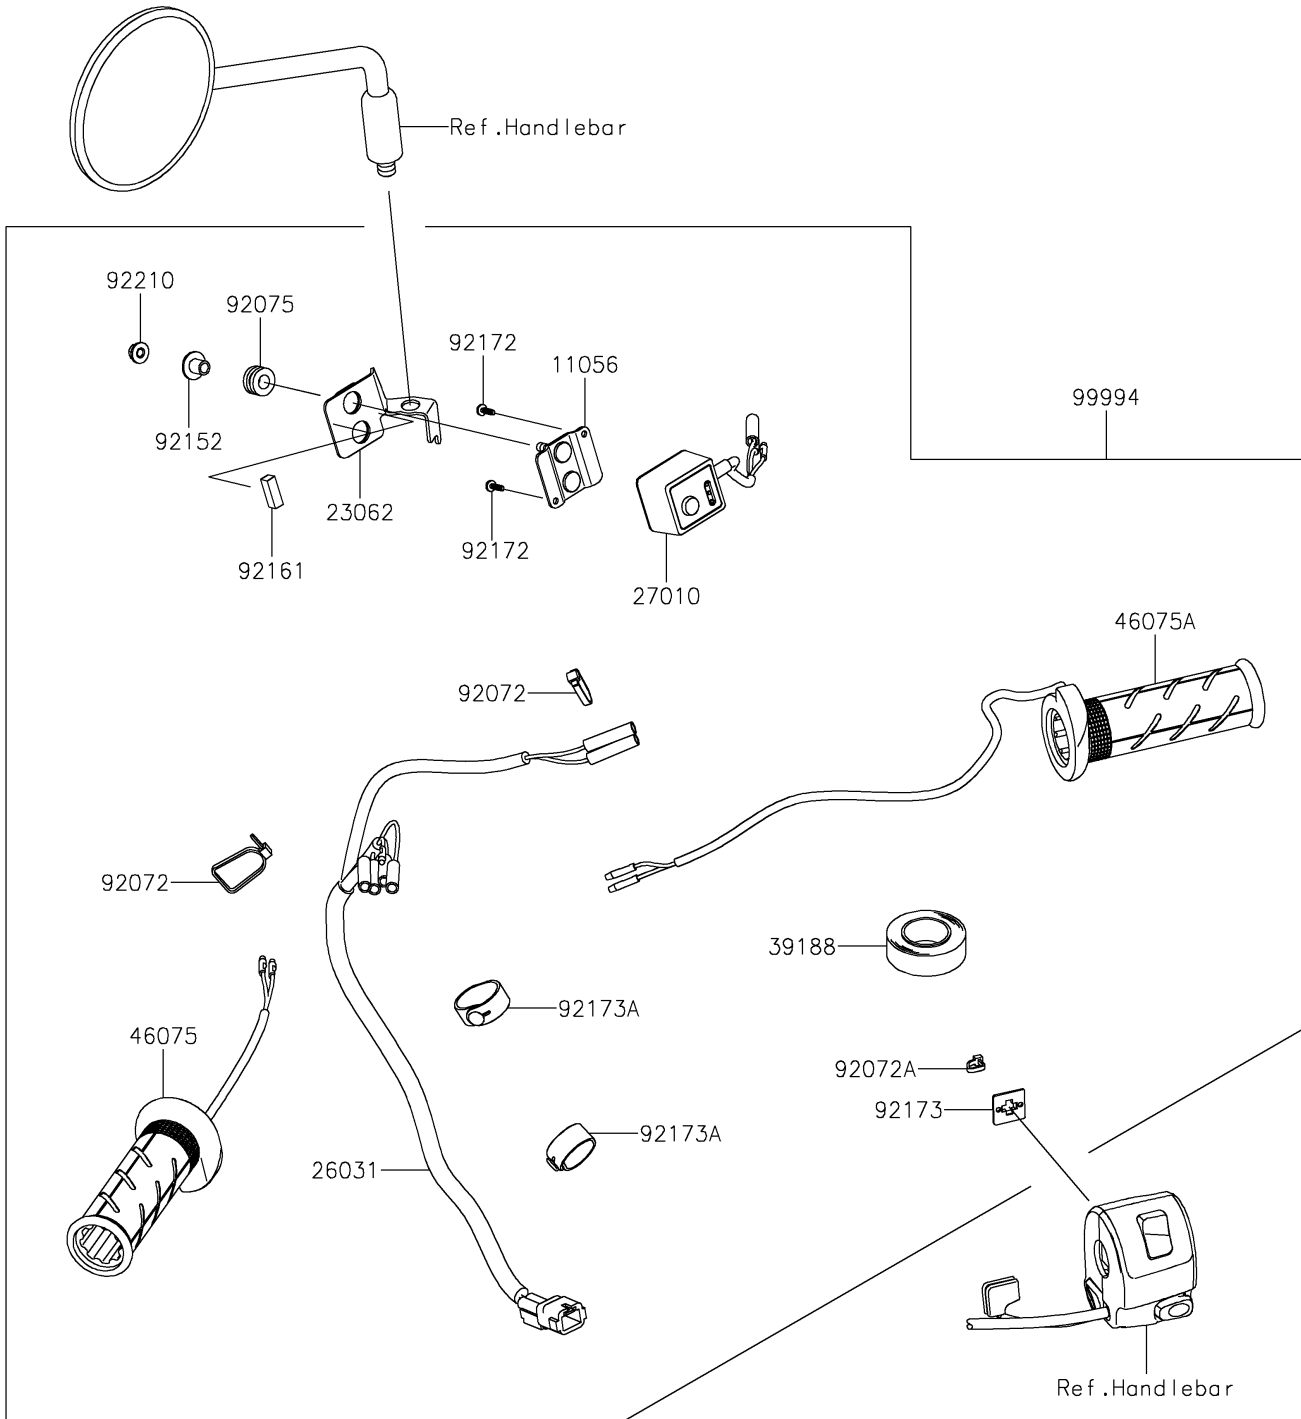

2025 KLR650 Adventure ABS PARTS DIAGRAM

Accessory(Grip Heater)

F2910A

2025 KLR650 Adventure ABS PARTS LIST

Accessory(Grip Heater)

ITEM NAME	PART NUMBER	QUANTITY
BRACKET (Ref # 11056)	11056-7296	1
BRACKET-COMP (Ref # 23062)	23062-1325	1
HARNESS (Ref # 26031)	26031-3876	1
SWITCH,HEATED-GRIP,HONDA-ACCES (Ref # 27010)	27010-0126	1
TAPE,HARNESS (Ref # 39188)	39188-0006	1
GRIP,HEATER,LH (Ref # 46075)	46075-0599	1
GRIP,HEATER,RH (Ref # 46075A)	46075-0600	1
BAND,L=152 (Ref # 92072)	92072-3874	2
BAND,L=100 (Ref # 92072A)	92072-3875	1
DAMPER (Ref # 92075)	92075-1912	2
COLLAR (Ref # 92152)	92152-0134	2
DAMPER (Ref # 92161)	92161-1756	2
SCREW,TAPPING,3X10 (Ref # 92172)	92172-0351	2
CLAMP (Ref # 92173)	92173-0812	1
CLAMP (Ref # 92173A)	92173-2194	2
NUT,FLANGED,5MM (Ref # 92210)	92210-0007	2
GRIP HEATER (Ref # 99994)	99994-1501	1