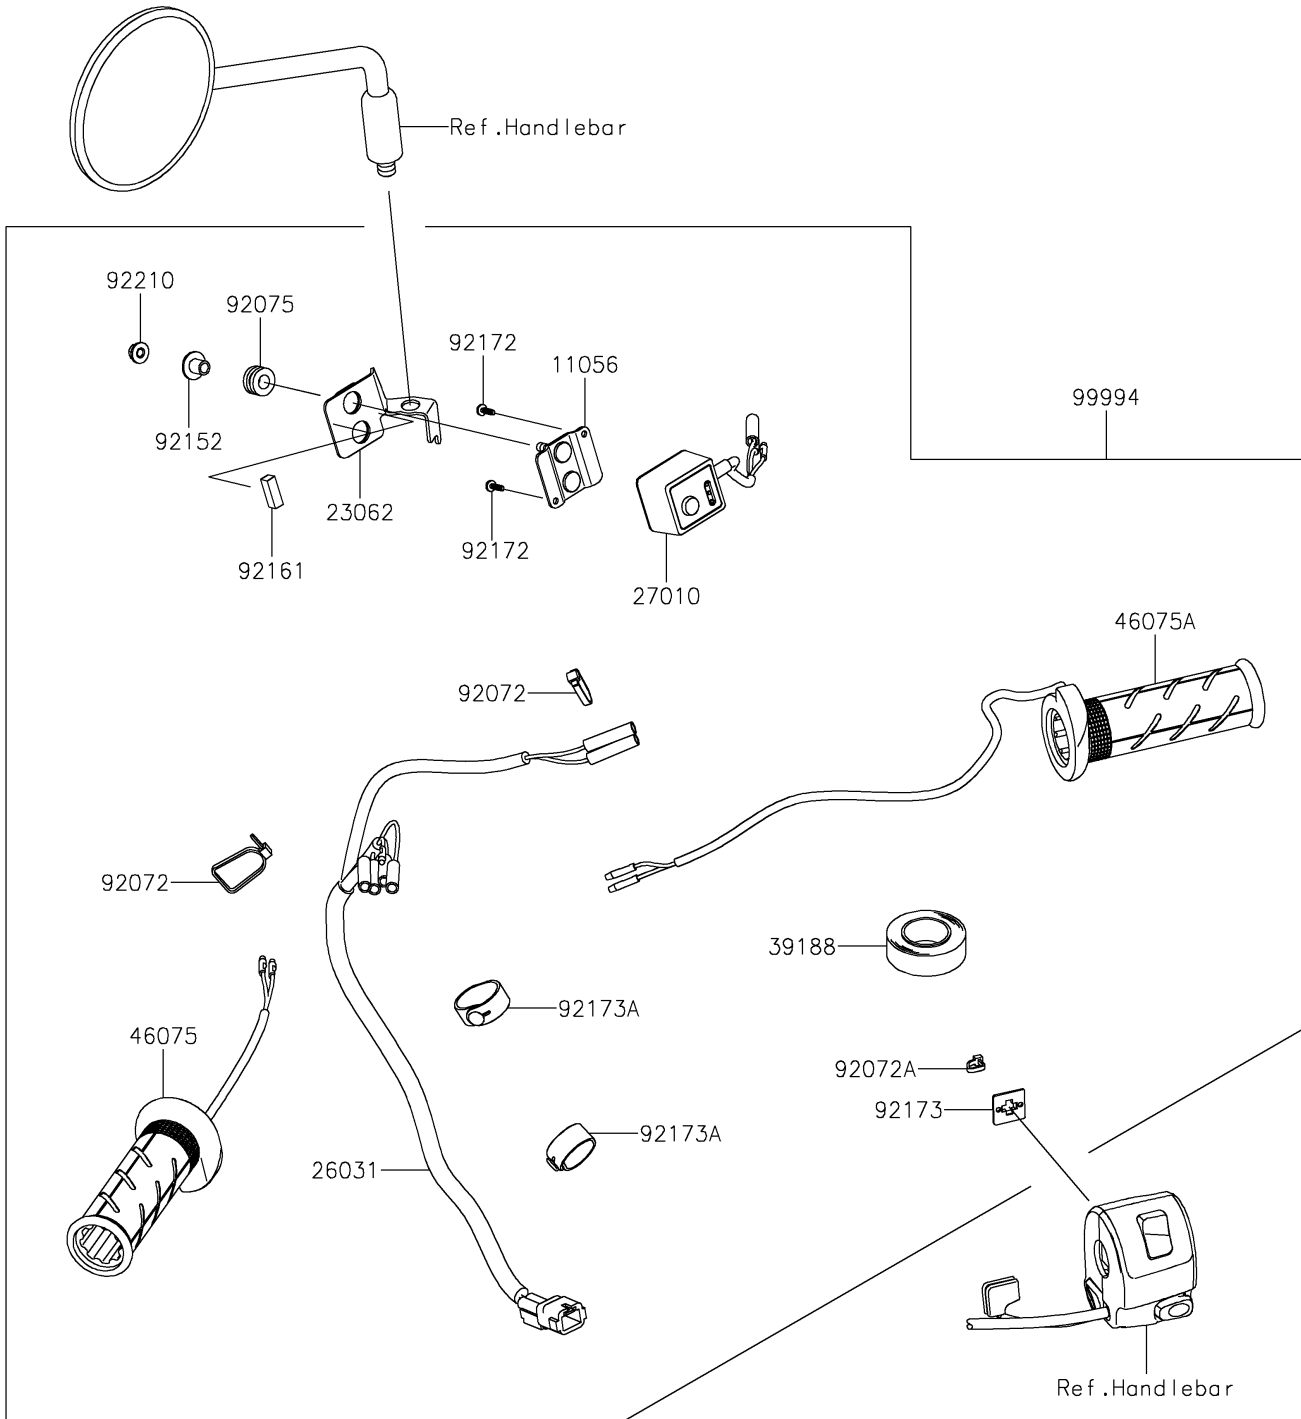

2024 KLR® 650 ADVENTURE ABS PARTS DIAGRAM

Accessory(Grip Heater)

F2910A

2024 KLR® 650 ADVENTURE ABS PARTS LIST

Accessory(Grip Heater)

ITEM NAME	PART NUMBER	QUANTITY
BRACKET (Ref # 11056)	11056-7296	1
BRACKET-COMP (Ref # 23062)	23062-1325	1
HARNESS (Ref # 26031)	26031-3876	1
SWITCH,HEATED-GRIP,HONDA-ACCES (Ref # 27010)	27010-0126	1
TAPE,HARNESS (Ref # 39188)	39188-0006	1
GRIP,HEATER,LH (Ref # 46075)	46075-0599	1
GRIP,HEATER,RH (Ref # 46075A)	46075-0600	1
BAND,L=152 (Ref # 92072)	92072-3874	2
BAND,L=100 (Ref # 92072A)	92072-3875	1
DAMPER (Ref # 92075)	92075-1912	2
COLLAR (Ref # 92152)	92152-0134	2
DAMPER (Ref # 92161)	92161-1756	2
SCREW,TAPPING,3X10 (Ref # 92172)	92172-0351	2
CLAMP (Ref # 92173)	92173-0812	1
CLAMP (Ref # 92173A)	92173-2194	2
NUT,FLANGED,5MM (Ref # 92210)	92210-0007	2
GRIP HEATER (Ref # 99994)	99994-1501	1