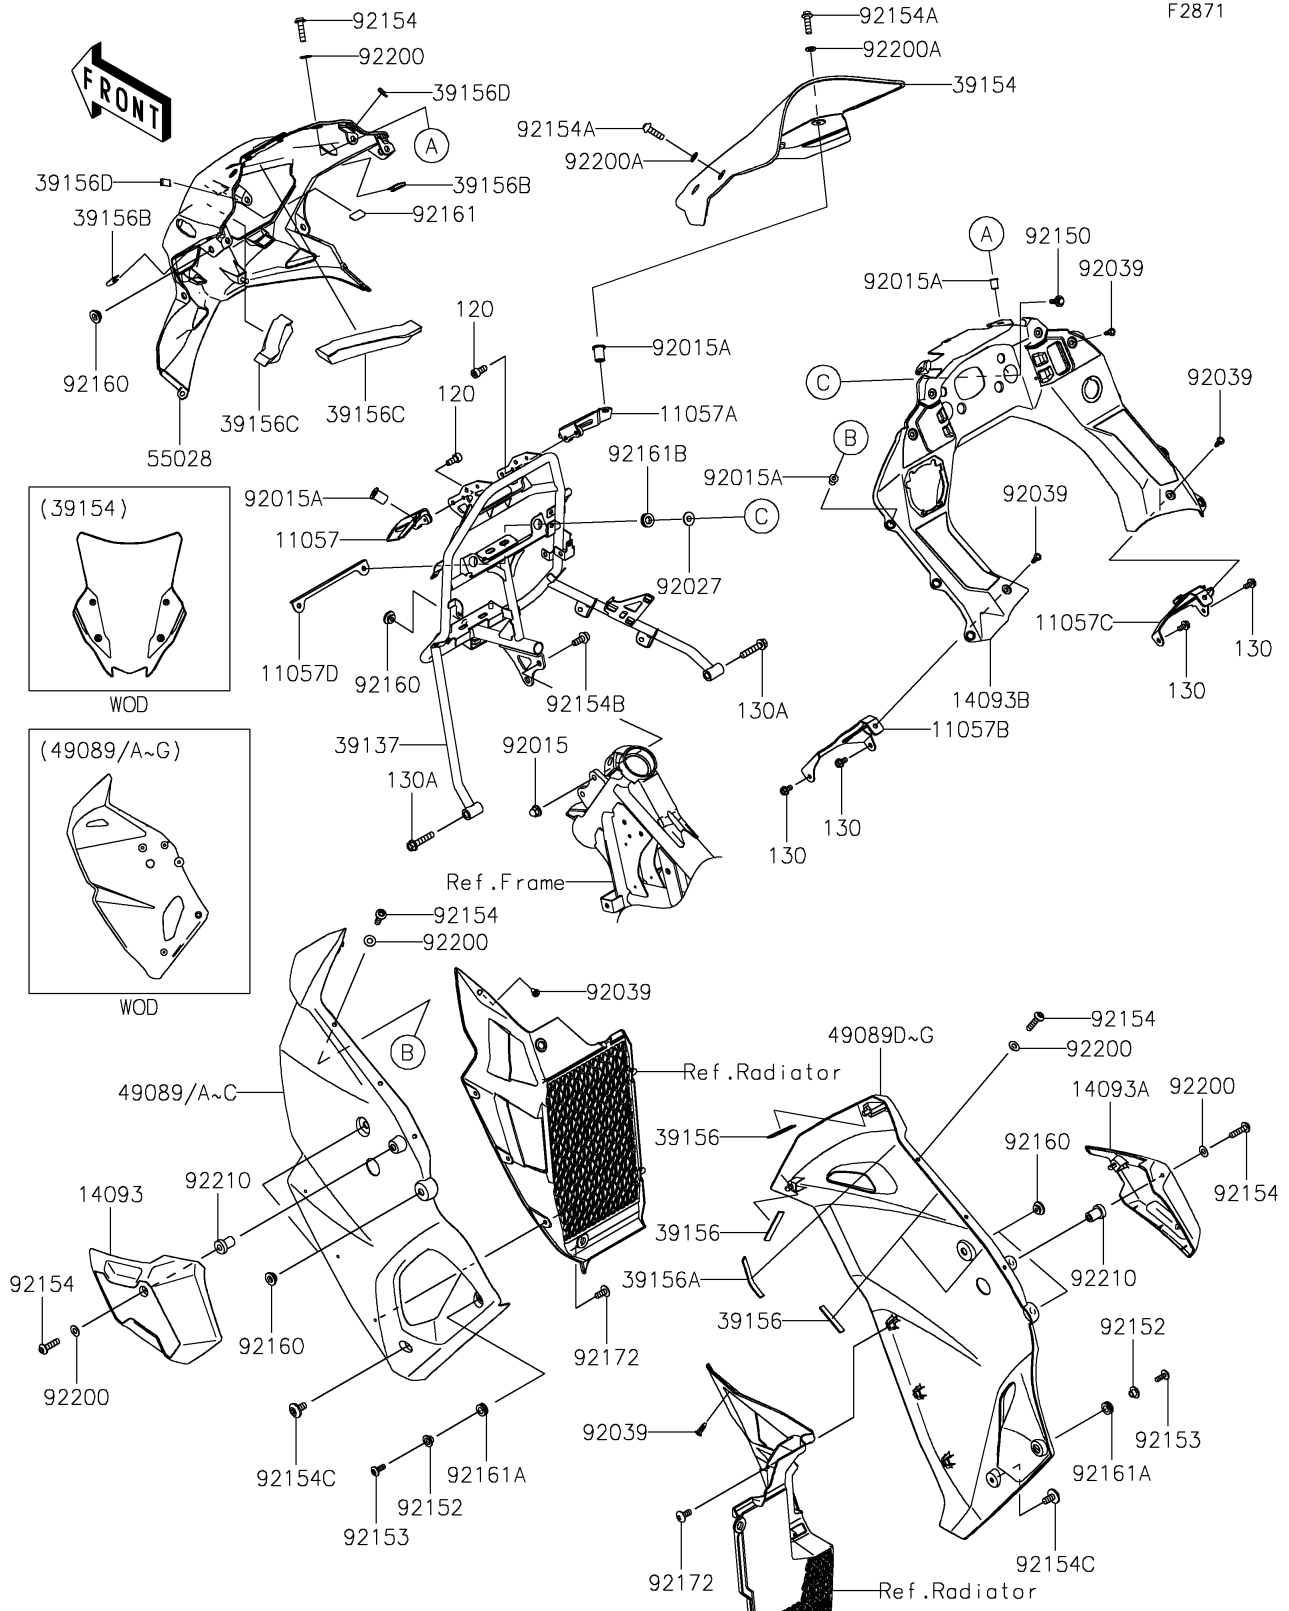

2025 KLR650 Adventure ABS PARTS DIAGRAM

Cowling

F2871

2025 KLR650 Adventure ABS PARTS LIST

Cowling

ITEM NAME	PART NUMBER	QUANTITY
BRACKET,WINDSHIELD,LH (Ref # 11057)	11057-4397	1
BRACKET,WINDSHIELD,RH (Ref # 11057A)	11057-4398	1
BRACKET,DASHBOARD,LH (Ref # 11057B)	11057-7243	1
BRACKET,DASHBOARD,RH (Ref # 11057C)	11057-7245	1
BRACKET,METER (Ref # 11057D)	11057-7893	1
COVER,SHROUD,LH (Ref # 14093)	14093-1074	1
COVER,SHROUD,RH (Ref # 14093A)	14093-1075	1
COVER,DASHBOARD (Ref # 14093B)	14093-1076	1
STAY-COMP,COWLING (Ref # 39137)	39137-0731	1
WINDSHIELD (Ref # 39154)	39154-0434	1
PAD,10X50X2 (Ref # 39156)	39156-1924	8
PAD,10X80X2 (Ref # 39156A)	39156-2238	2
PAD,25X25X2 (Ref # 39156B)	39156-2573	2
PAD,20X15X150 (Ref # 39156C)	39156-2762	2
PAD,20X10X2 (Ref # 39156D)	39156-2849	2
SHROUD-ENGINE,LH,M.M.T.BLUE (Ref # 49089B)	49089-0995-68M	1
SHROUD-ENGINE,RH,M.M.T.BLUE (Ref # 49089F)	49089-0996-68M	1
COWLING,UPP (Ref # 55028)	55028-0800	1
NUT,CAP,8MM (Ref # 92015)	92015-1151	2
NUT,WELL,5MM (Ref # 92015A)	92015-1757	12
COLLAR,L=7.4 (Ref # 92027)	92027-1848	2
RIVET (Ref # 92039)	92039-0709	8
BOLT,FLANGED,6X20 (Ref # 92150)	92150-1339	2
COLLAR (Ref # 92152)	92152-2770	2
BOLT,6X18 (Ref # 92153)	92153-0816	2
BOLT,SOCKET,5X20 (Ref # 92154)	92154-0216	10
BOLT,SOCKET,5X18 (Ref # 92154A)	92154-1945	4
BOLT,SOCKET,8X20 (Ref # 92154B)	92154-2314	2
BOLT,SOCKET,6X12 (Ref # 92154C)	92154-2355	2

2025 KLR650 Adventure ABS PARTS LIST

Cowling

ITEM NAME	PART NUMBER	QUANTITY
DAMPER (Ref # 92160)	92160-1613	9
DAMPER,12X23 (Ref # 92161)	92161-1367	1
DAMPER,10X18X6.5 (Ref # 92161A)	92161-2091	2
DAMPER,10X20X6 (Ref # 92161B)	92161-2168	2
SCREW,5X12 (Ref # 92172)	92172-0821	6
WASHER,NYLON,5.3X11.5X0.5 (Ref # 92200)	92200-0006	10
WASHER,5.2X10X1 (Ref # 92200A)	92200-2286	4
NUT,5MM (Ref # 92210)	92210-0001	2
BOLT-SOCKET,5X12 (Ref # 120)	120CB0512	4
BOLT-FLANGED,6X12 (Ref # 130)	130BA0612	4
BOLT-FLANGED,8X40 (Ref # 130A)	130BA0840	2