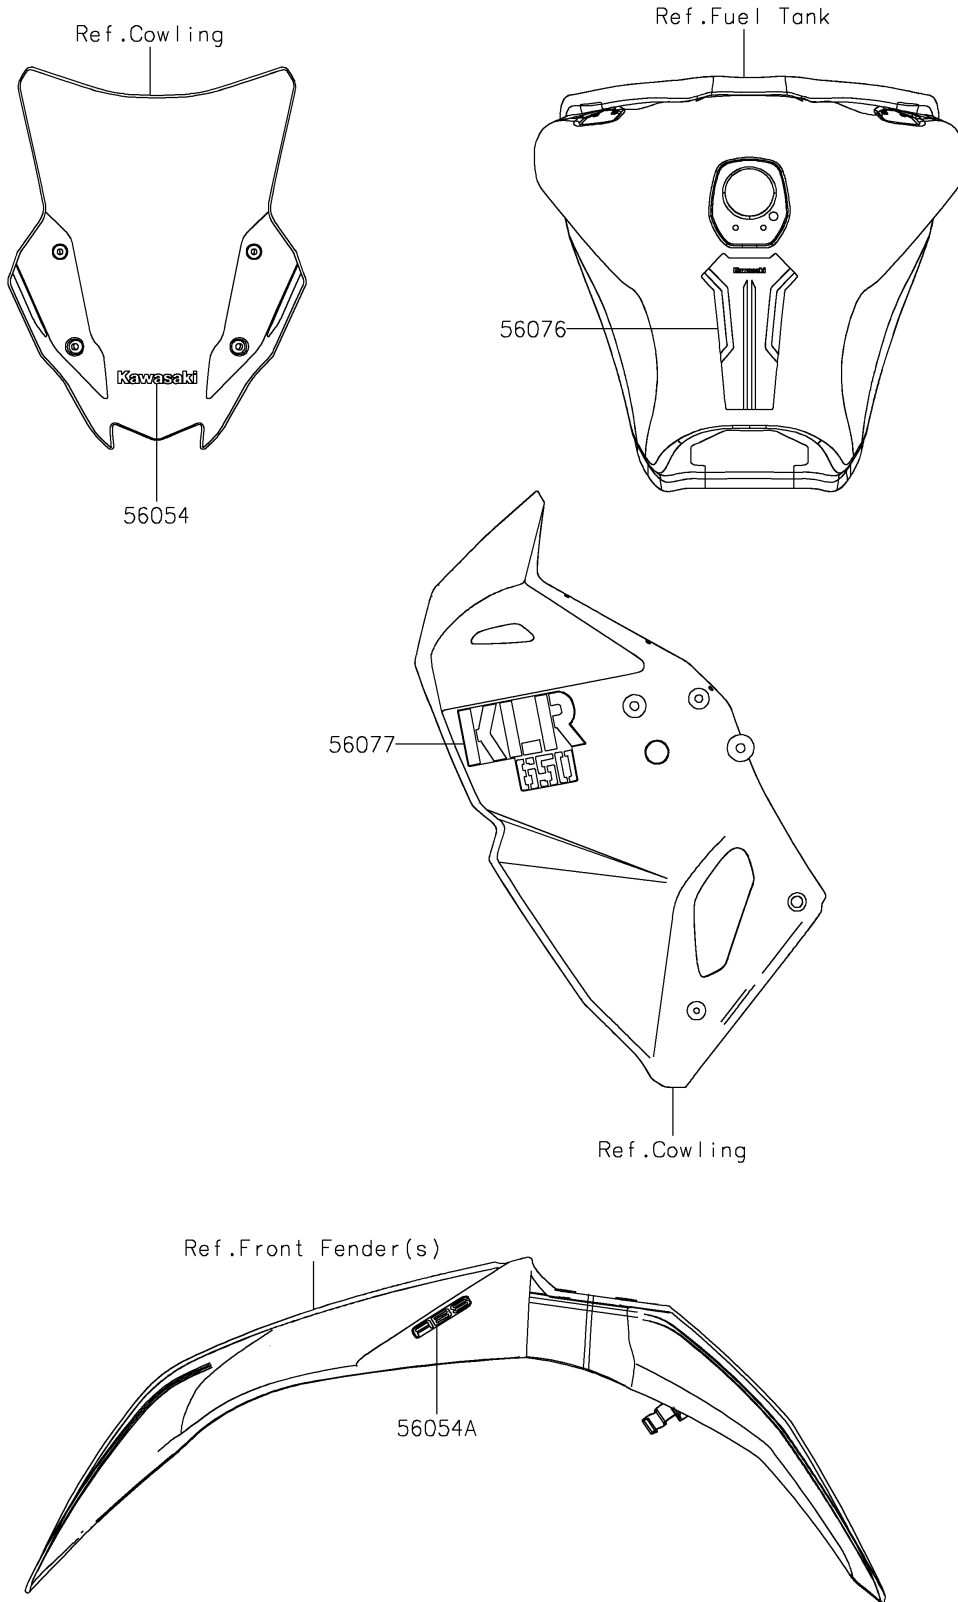

2025 KLR650 Adventure ABS PARTS DIAGRAM

Decals(Beige)(HSFAN/HSFAL)

F2861C

2025 KLR650 Adventure ABS PARTS LIST

Decals(Beige)(HSFAN/HSFAL)

ITEM NAME	PART NUMBER	QUANTITY
MARK,WINDSHIELD,KAWASAKI (Ref # 56054)	56054-2177	1
MARK,FR FENDER,ABS (Ref # 56054A)	56054-2917	2
PATTERN,FUEL TANK (Ref # 56076)	56076-2404	1
PATTERN,SHROUD,UPP (Ref # 56077)	56077-2151	2