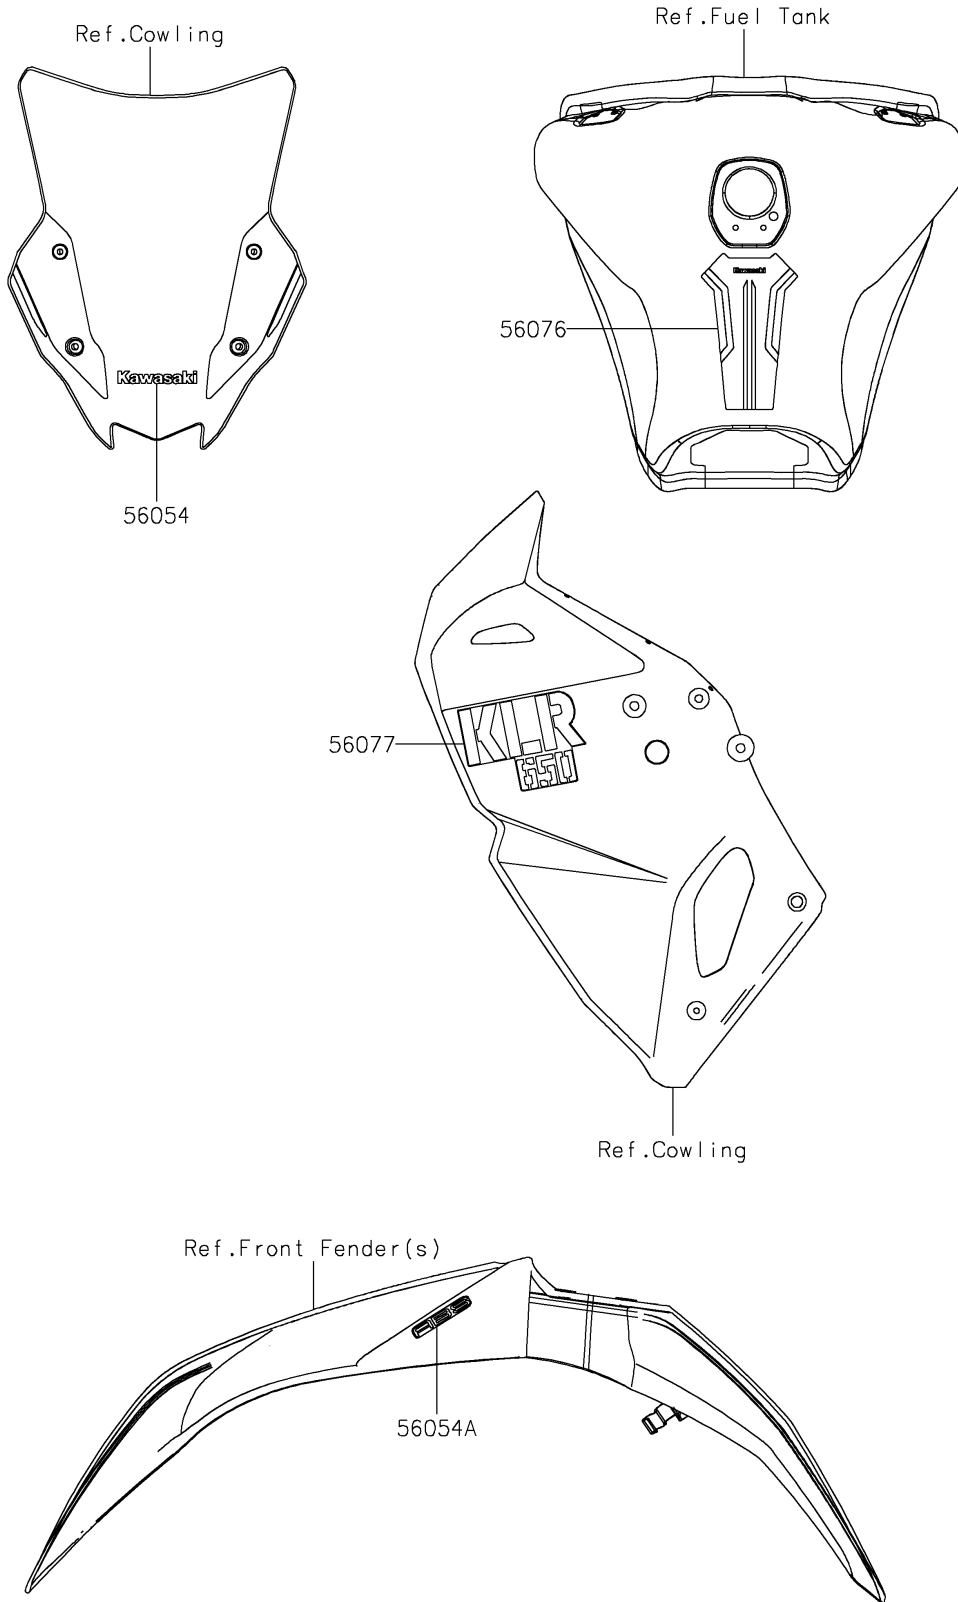

# 2025 KLR650 Adventure ABS PARTS DIAGRAM

Decals(Beige)(HSFAN/HSFAL)

F2861C

## 2025 KLR650 Adventure ABS PARTS LIST

Decals(Beige)(HSFAN/HSFAL)

ITEM NAME	PART NUMBER	QUANTITY
MARK,WINDSHIELD,KAWASAKI (Ref # 56054)	56054-2177	1
MARK,FR FENDER,ABS (Ref # 56054A)	56054-2917	2
PATTERN,FUEL TANK (Ref # 56076)	56076-2404	1
PATTERN,SHROUD,UPP (Ref # 56077)	56077-2151	2