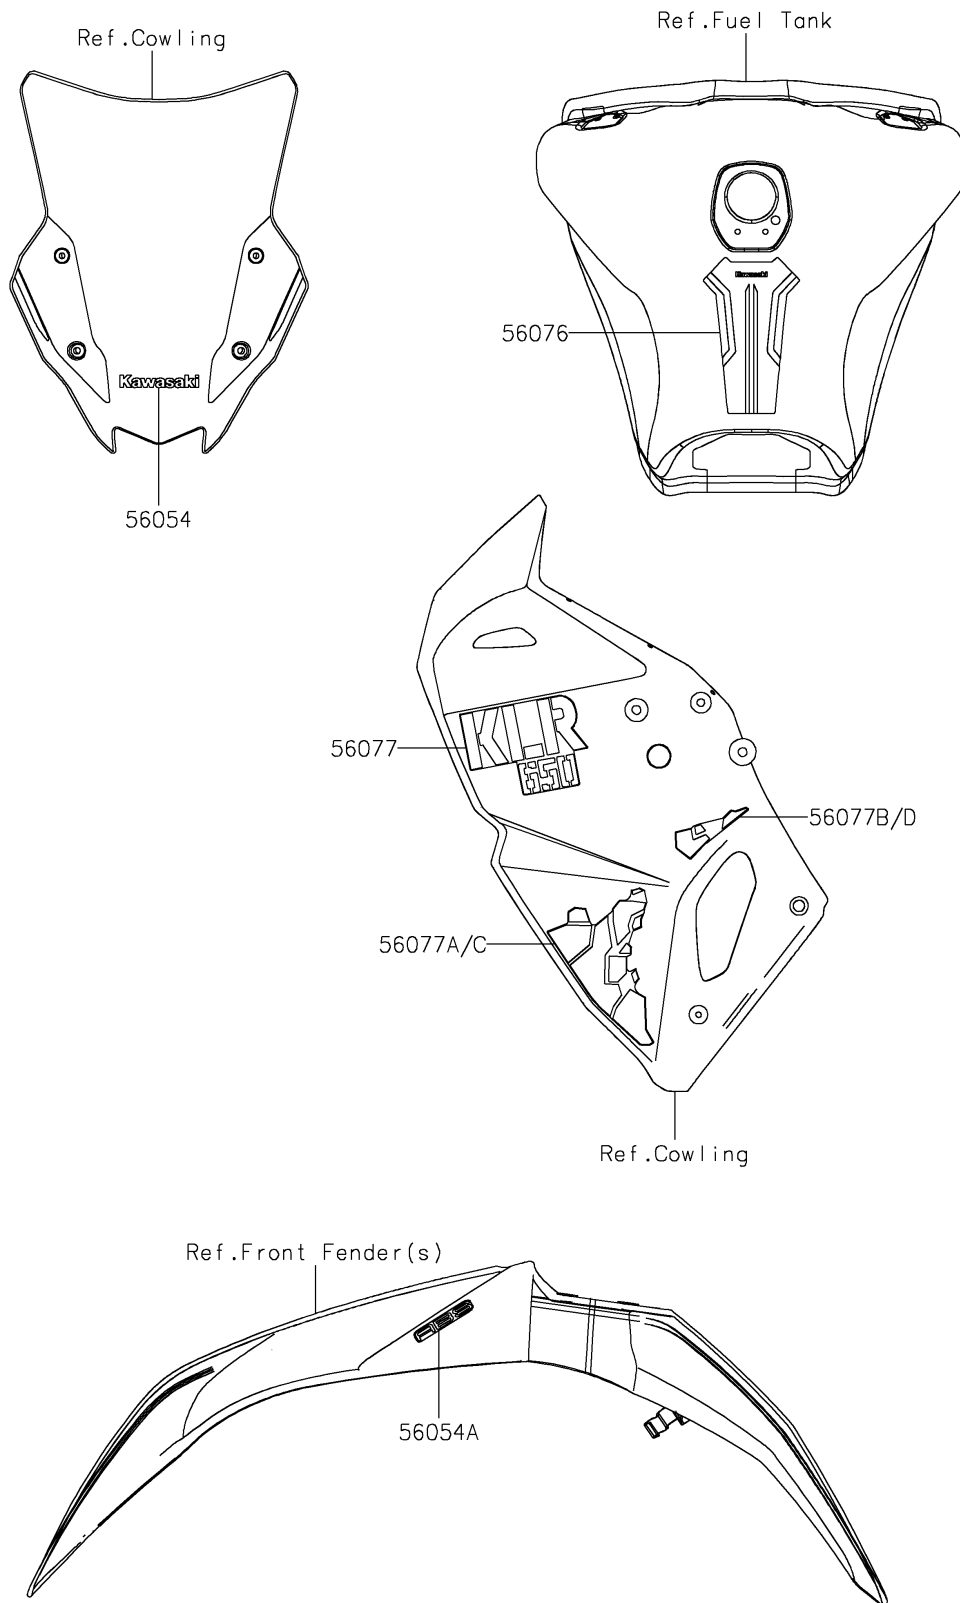

2024 KLR® 650 ADVENTURE ABS

PARTS DIAGRAM

Decals(Green)(HRFAN/HRFAL)

F2861B

2024 KLR[®] 650 ADVENTURE ABS

PARTS LIST

Decals(Green)(HRFAN/HRFAL)

ITEM NAME	PART NUMBER	QUANTITY
MARK,WINDSHIELD,KAWASAKI (Ref # 56054)	56054-2177	1
MARK,FR FENDER,ABS (Ref # 56054A)	56054-2917	2
PATTERN,FUEL TANK (Ref # 56076)	56076-2404	1
PATTERN,SHROUD,UPP (Ref # 56077)	56077-0700	2
PATTERN,SHROUD,LWR,FR,LH (Ref # 56077A)	56077-0701	1
PATTERN,SHROUD,LWR,RR,LH (Ref # 56077B)	56077-0702	1
PATTERN,SHROUD,LWR,FR,RH (Ref # 56077C)	56077-0704	1
PATTERN,SHROUD,LWR,RR,RH (Ref # 56077D)	56077-0705	1