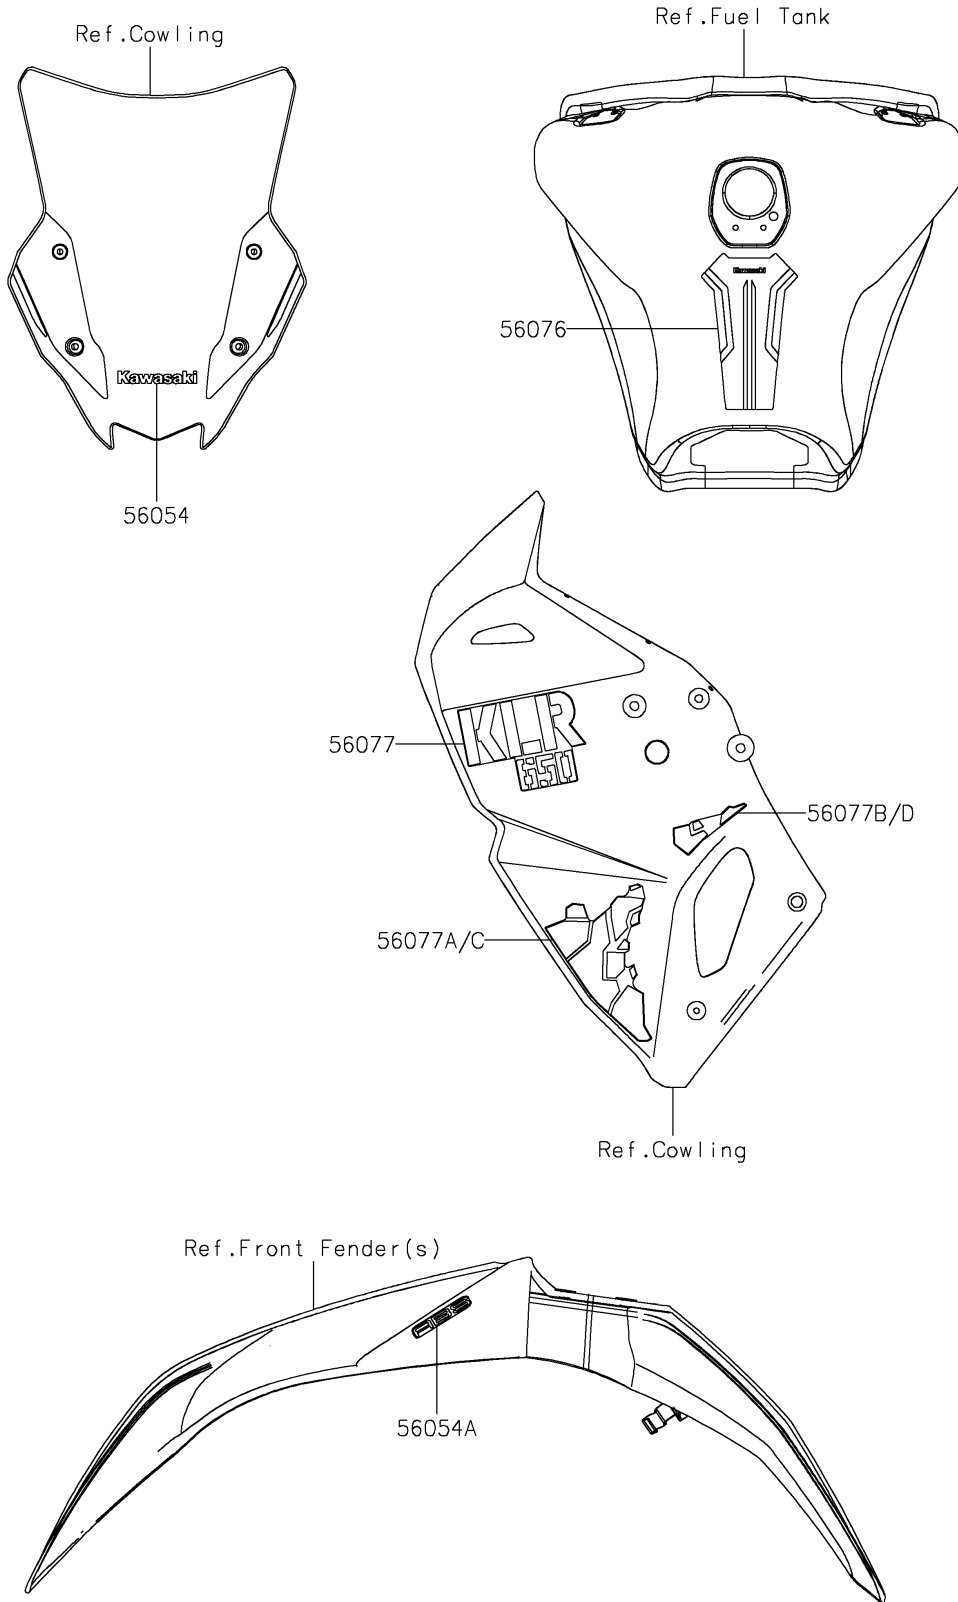

# 2025 KLR650 Adventure ABS PARTS DIAGRAM

Decals(Blue)(HRFAN-HSFNL)(CA,US)

F2861A

## 2025 KLR650 Adventure ABS PARTS LIST

Decals(Blue)(HRFAN-HSFNL)(CA,US)

ITEM NAME	PART NUMBER	QUANTITY
MARK,WINDSHIELD,KAWASAKI (Ref # 56054)	56054-2177	1
MARK,FR FENDER,ABS (Ref # 56054A)	56054-2917	2
PATTERN,FUEL TANK (Ref # 56076)	56076-2404	1
PATTERN,SHROUD,UPP (Ref # 56077)	56077-0694	2
PATTERN,SHROUD,LWR,FR,LH (Ref # 56077A)	56077-0695	1
PATTERN,SHROUD,LWR,RR,LH (Ref # 56077B)	56077-0696	1
PATTERN,SHROUD,LWR,FR,RH (Ref # 56077C)	56077-0698	1
PATTERN,SHROUD,LWR,RR,RH (Ref # 56077D)	56077-0699	1