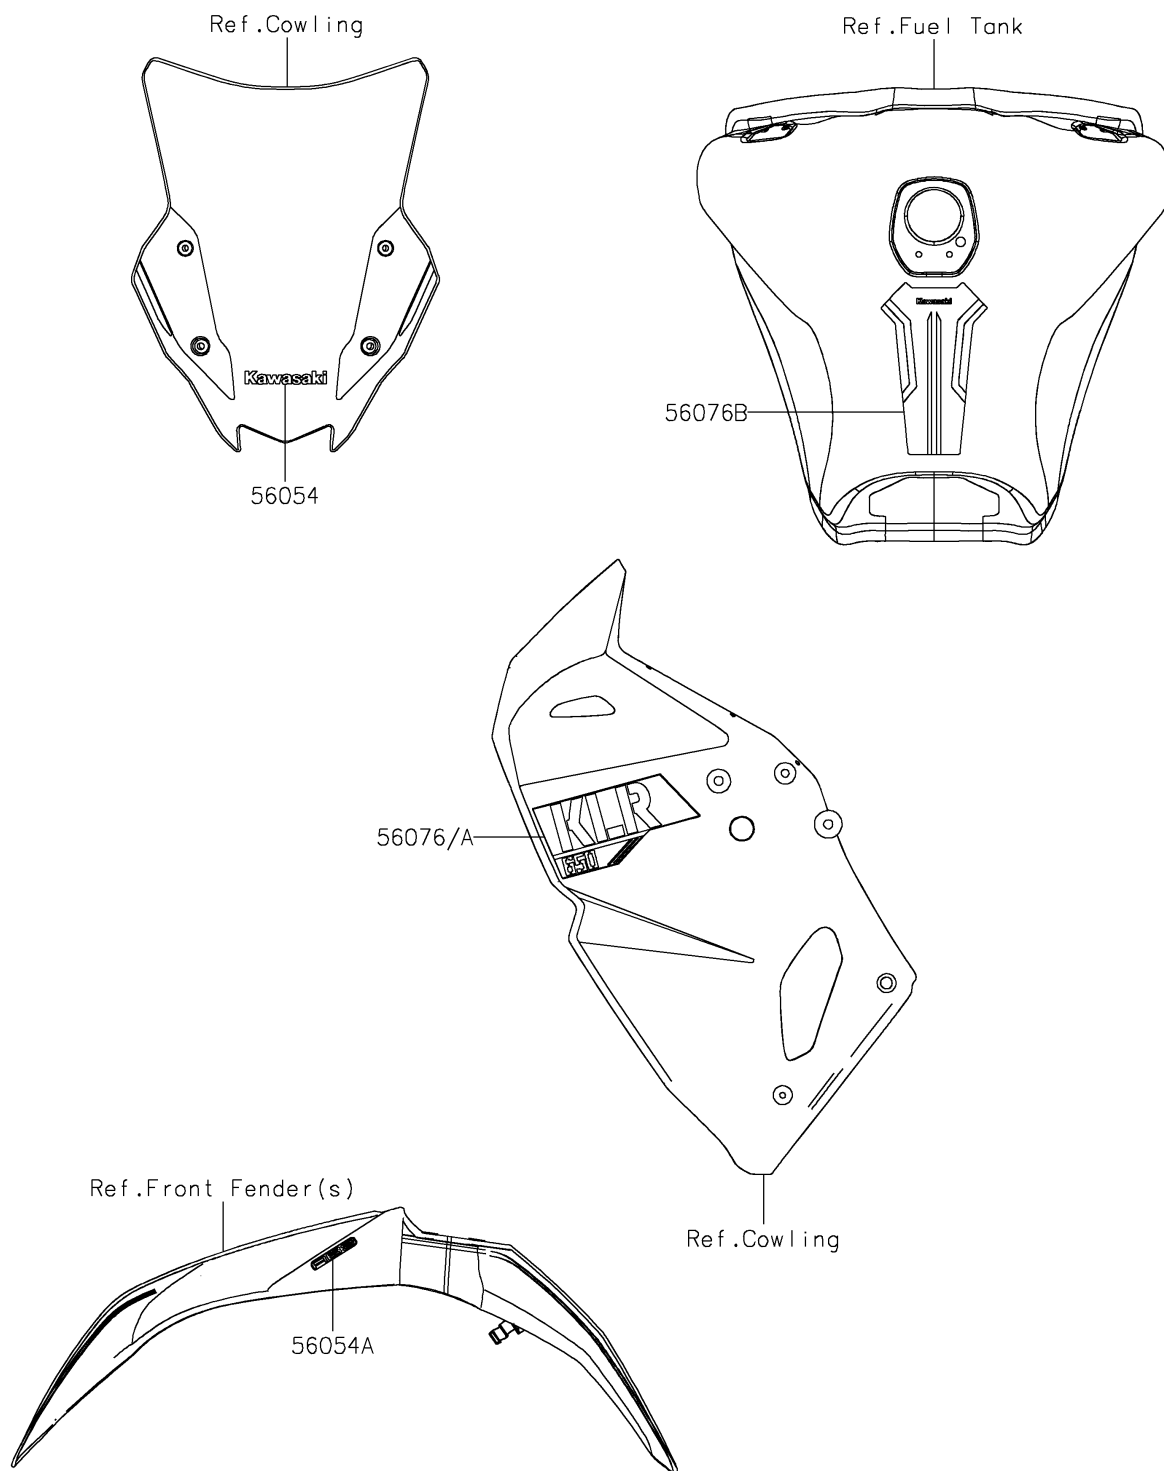

2024 KLR[®] 650 ADVENTURE ABS

PARTS DIAGRAM

Decals(Gray)(HPFAN/HPFAL)

F2861

2024 KLR[®] 650 ADVENTURE ABS

PARTS LIST

Decals(Gray)(HPFAN/HPFAL)

ITEM NAME	PART NUMBER	QUANTITY
MARK,WINDSHIELD,KAWASAKI (Ref # 56054)	56054-2177	1
MARK,FR FENDER,ABS (Ref # 56054A)	56054-2917	2
PATTERN,SHROUD,LH (Ref # 56076)	56076-2261	1
PATTERN,SHROUD,RH (Ref # 56076A)	56076-2262	1
PATTERN,FUEL TANK (Ref # 56076B)	56076-2404	1