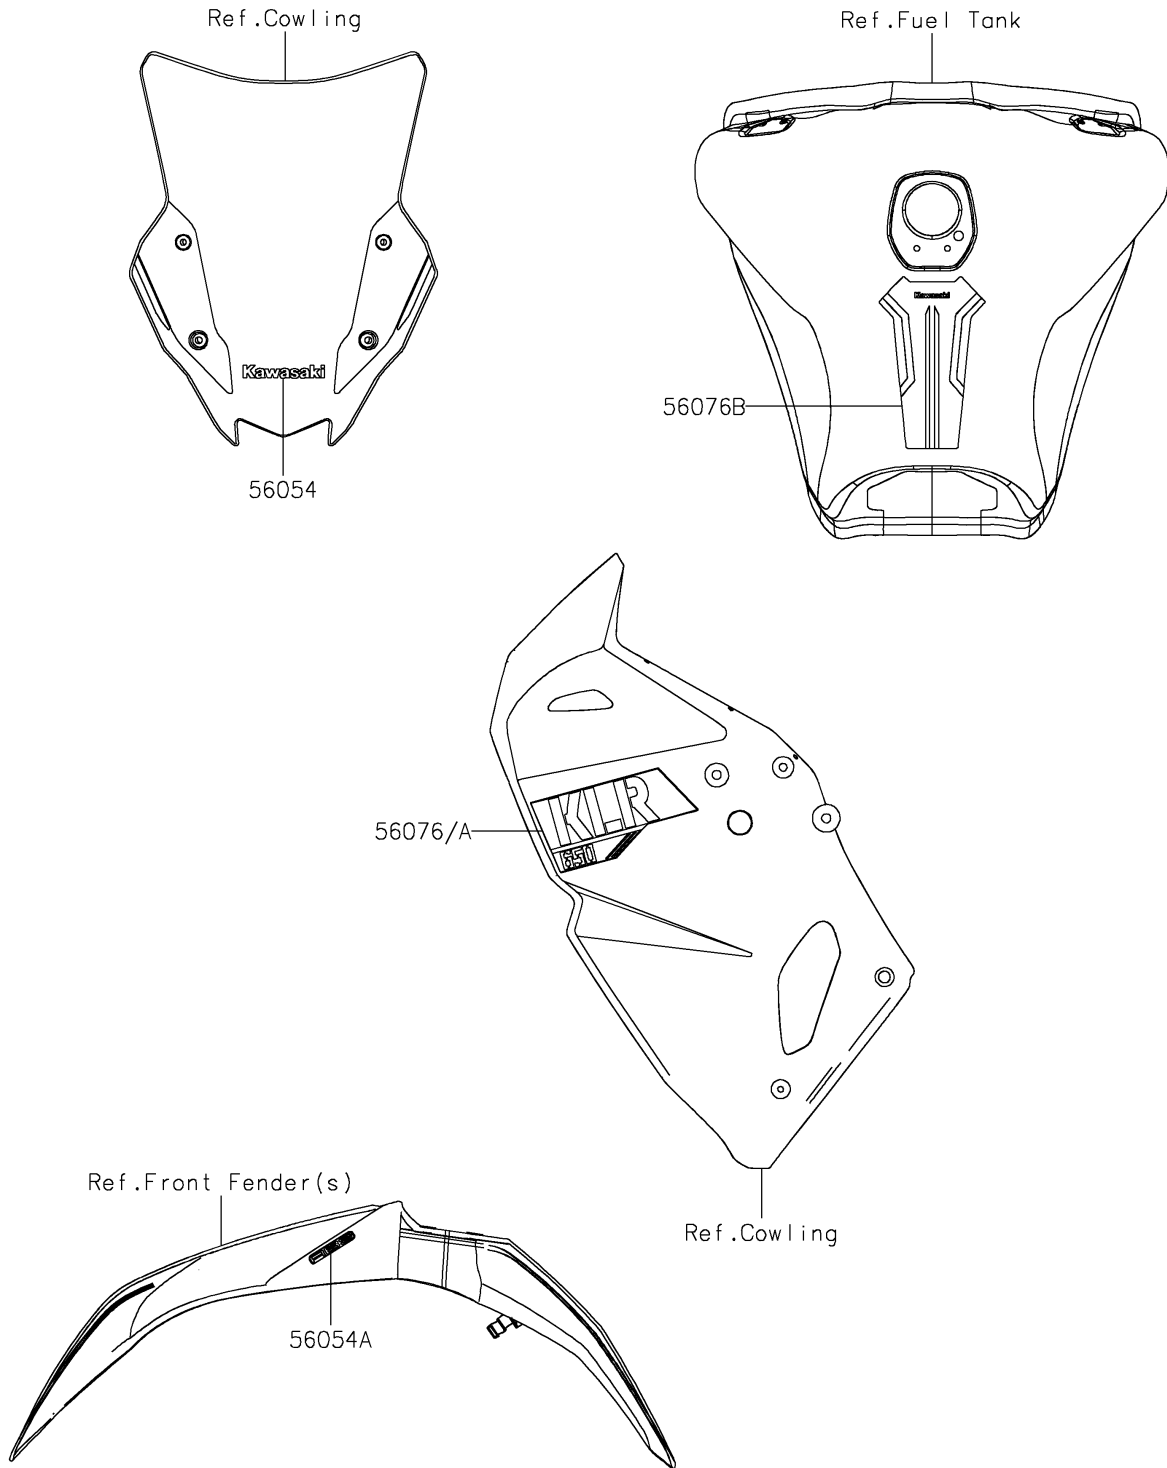

2023 KLR® 650 ADVENTURE PARTS DIAGRAM

Decals(Gray)(HPFAN/HPFAL)

F2861

2023 KLR® 650 ADVENTURE PARTS LIST

Decals(Gray)(HPFAN/HPFAL)

ITEM NAME	PART NUMBER	QUANTITY
MARK,WINDSHIELD,KAWASAKI (Ref # 56054)	56054-2177	1
MARK,FR FENDER,ABS (Ref # 56054A)	56054-2917	2
PATTERN,SHROUD,LH (Ref # 56076)	56076-2261	1
PATTERN,SHROUD,RH (Ref # 56076A)	56076-2262	1
PATTERN,FUEL TANK (Ref # 56076B)	56076-2404	1