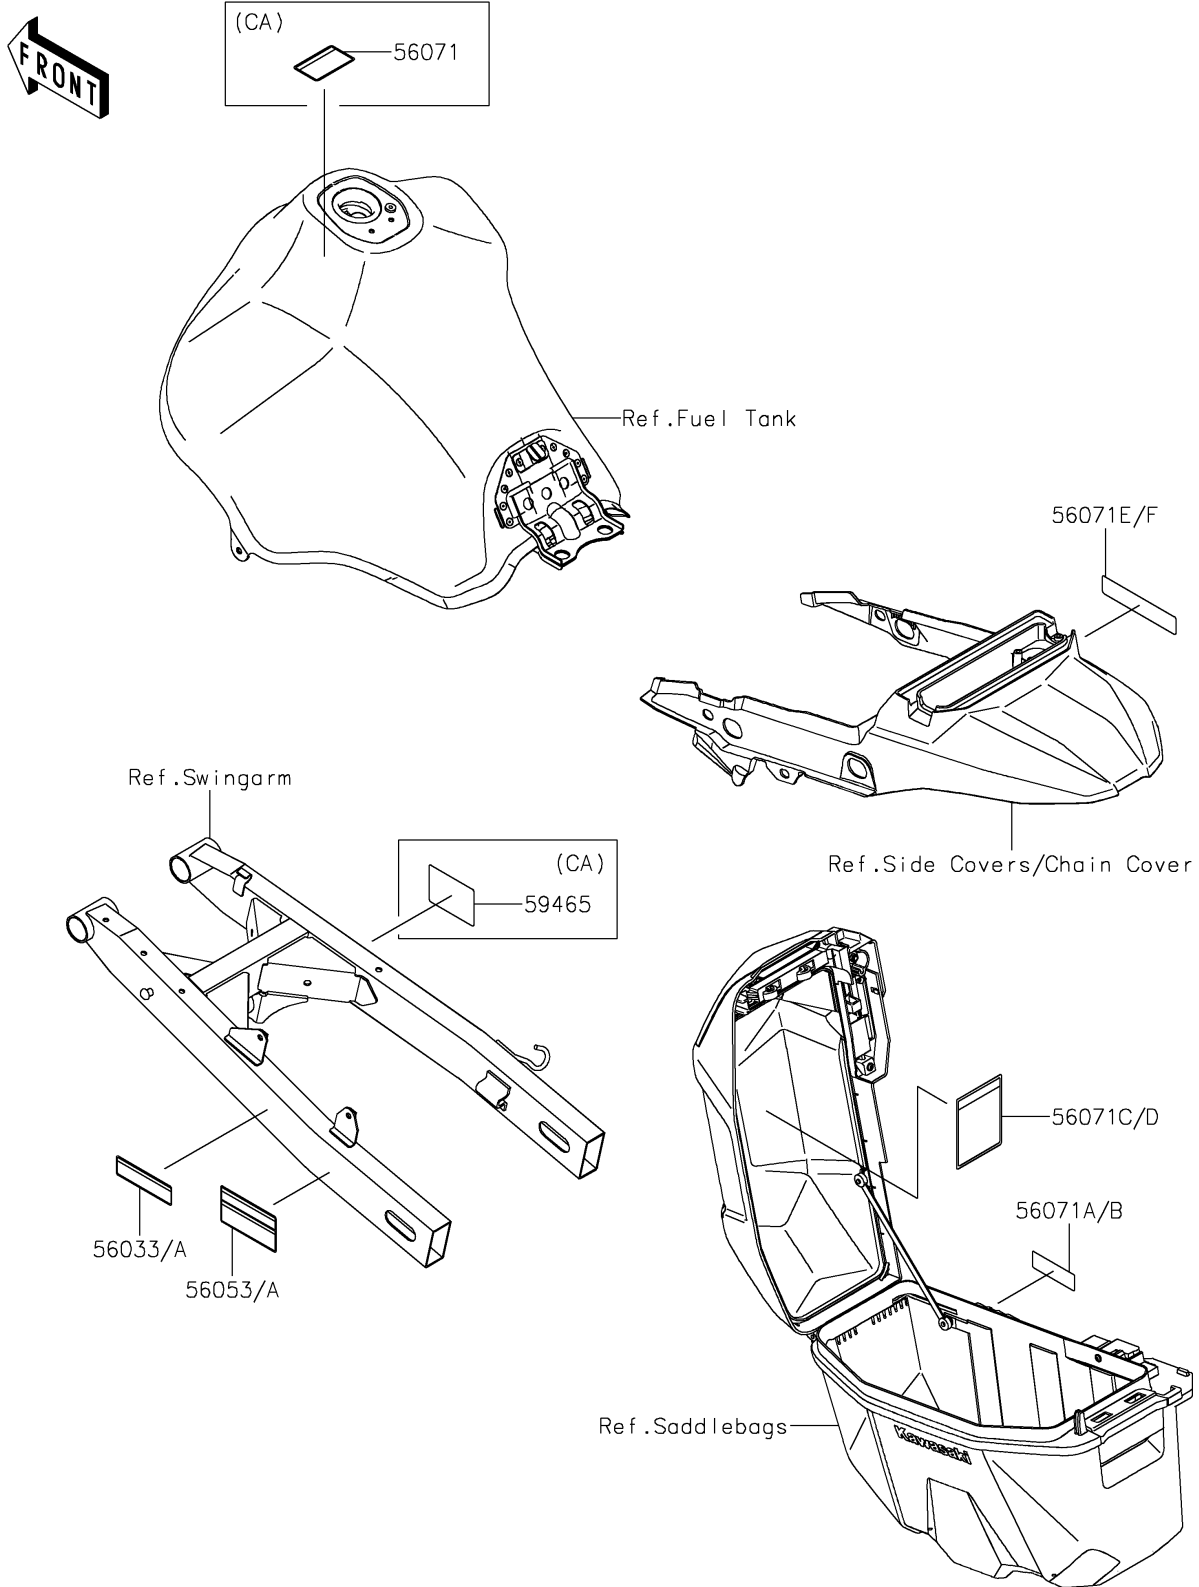

2025 KLR650 Adventure ABS PARTS DIAGRAM

Labels

F2860

2025 KLR650 Adventure ABS PARTS LIST

Labels

ITEM NAME	PART NUMBER	QUANTITY
LABEL-MANUAL,CHAIN (Ref # 56033)	56033-1478	1
LABEL-SPECIFICATION,TIRE&LOAD (Ref # 56053)	56053-1837	1
LABEL-WARNING,NO SIT (Ref # 56071B)	56071-0758	2
LABEL-WARNING,MAX LOAD (Ref # 56071C)	56071-0941	2
LABEL-WARNING,CARRIER LOADING (Ref # 56071E)	56071-1044	1