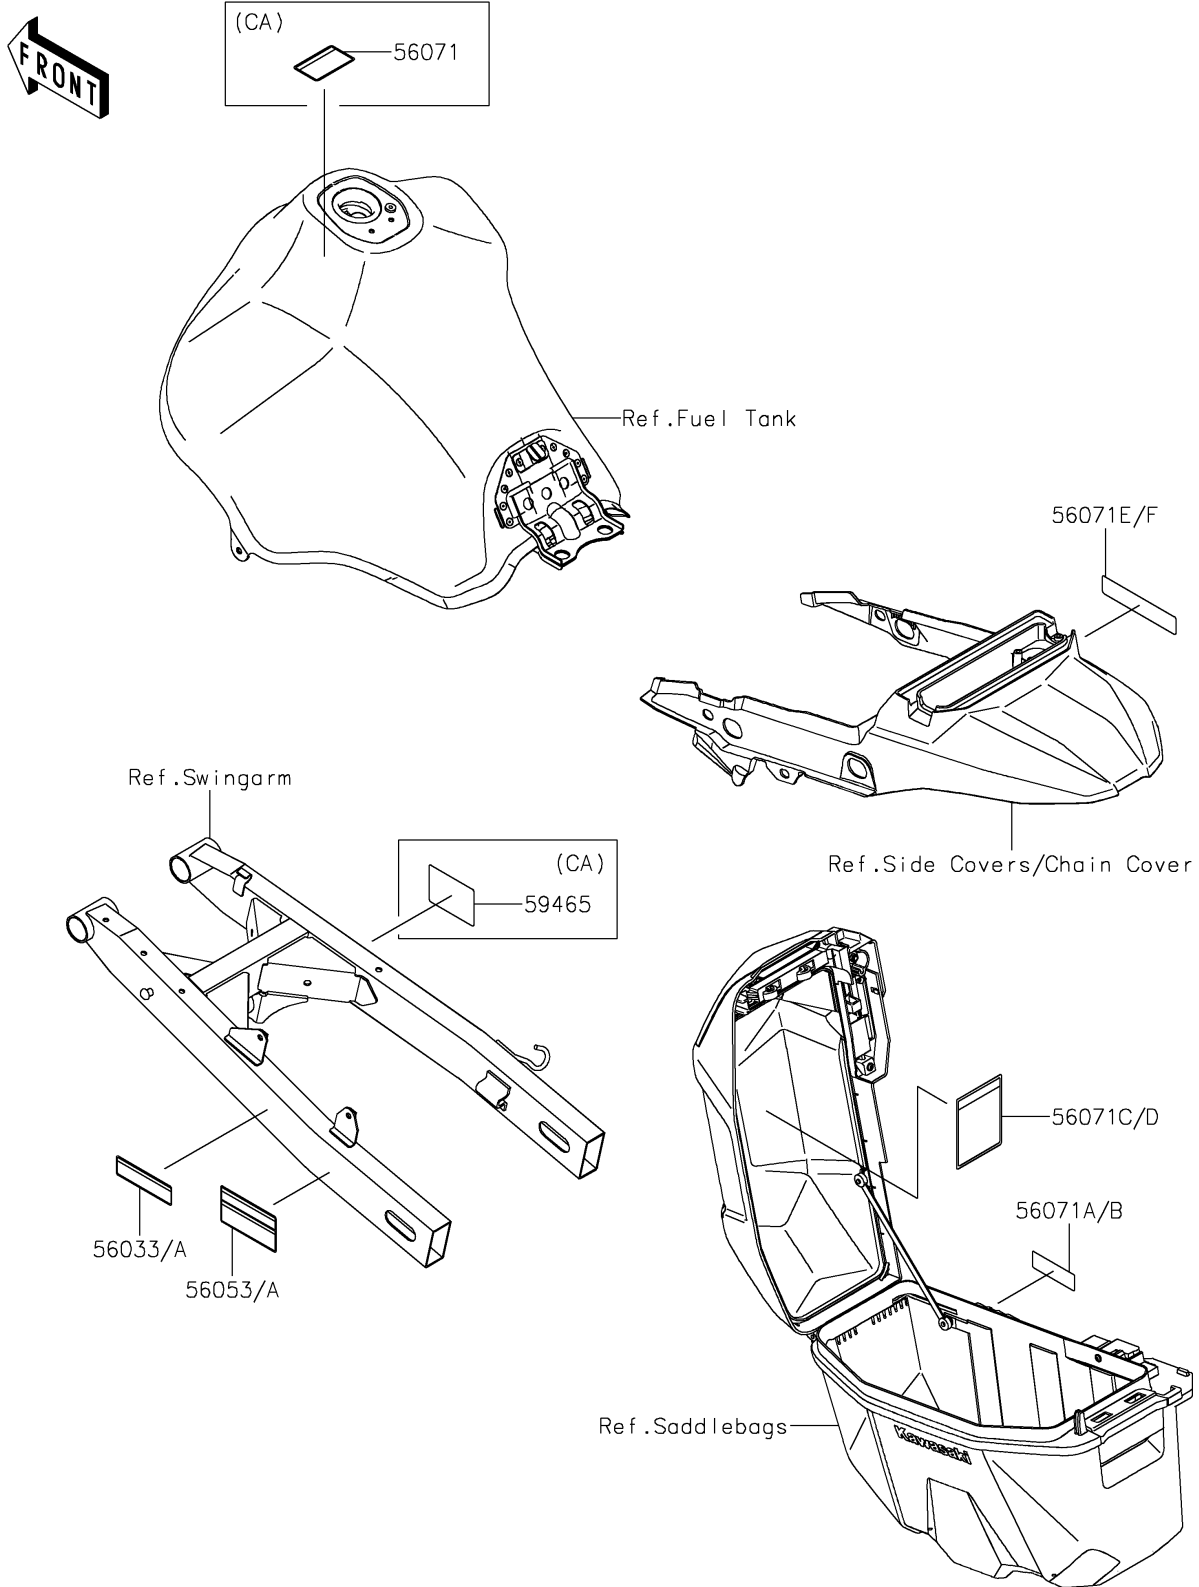

# 2023 KLR® 650 ADVENTURE PARTS DIAGRAM

Labels

F2860

## 2023 KLR® 650 ADVENTURE PARTS LIST

### Labels

ITEM NAME	PART NUMBER	QUANTITY
LABEL-MANUAL,CHAIN (Ref # 56033)	56033-1478	1
LABEL-MANUAL,CHAIN (Ref # 56033A)	56033-1479	1
LABEL-SPECIFICATION,TIRE&LOAD (Ref # 56053)	56053-1837	1
LABEL-SPECIFICATION,TIRE&LOAD (Ref # 56053A)	56053-1838	1
LABEL-WARNING,EVAPO (Ref # 56071)	56071-0158	1
LABEL-WARNING,NO SIT(F) (Ref # 56071A)	56071-0731	2
LABEL-WARNING,NO SIT (Ref # 56071B)	56071-0758	2
LABEL-WARNING,MAX LOAD (Ref # 56071C)	56071-0941	2
LABEL-WARNING,MAX LOAD (Ref # 56071D)	56071-0955	2
LABEL-WARNING,CARRIER LOADING (Ref # 56071E)	56071-1044	1
LABEL-WARNING,CARRIER LOADING (Ref # 56071F)	56071-1045	1
LABEL-CERTIFICATION,EVAPO (Ref # 59465)	59465-7733	1