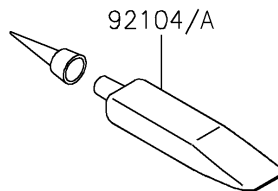

# 2025 KLR650 Adventure ABS PARTS DIAGRAM

Owner's Tools

F2810

### Owner's Tools

ITEM NAME	PART NUMBER	QUANTITY
TOOL-KIT (Ref # 56007)	56007-0196	1
BAG,TOOL (Ref # 56008)	56008-0036	1
GASKET-LIQUID,TB1211F,CLEAR (Ref # 92104)	92104-0004	1
GASKET-LIQUID,TB1216B,BLACK (Ref # 92104A)	92104-1064	1
GRIP-SCREW DRIVER (Ref # 92106)	92106-0004	1
TOOL-DRIVER,#2PHILLIPS&SLOT (Ref # 92107)	92107-0019	1
TOOL-WRENCH,BOX,8X10 (Ref # 92110)	92110-0049	1
TOOL-WRENCH,OPEN END,14X17 (Ref # 92110A)	92110-0057	1
TOOL-WRENCH,ALLEN,4MM (Ref # 92110B)	92110-0567	1
TOOL-WRENCH,BOX,12MM (Ref # 92110C)	92110-0579	1
TOOL-PLIERS (Ref # 92112)	92112-0007	1