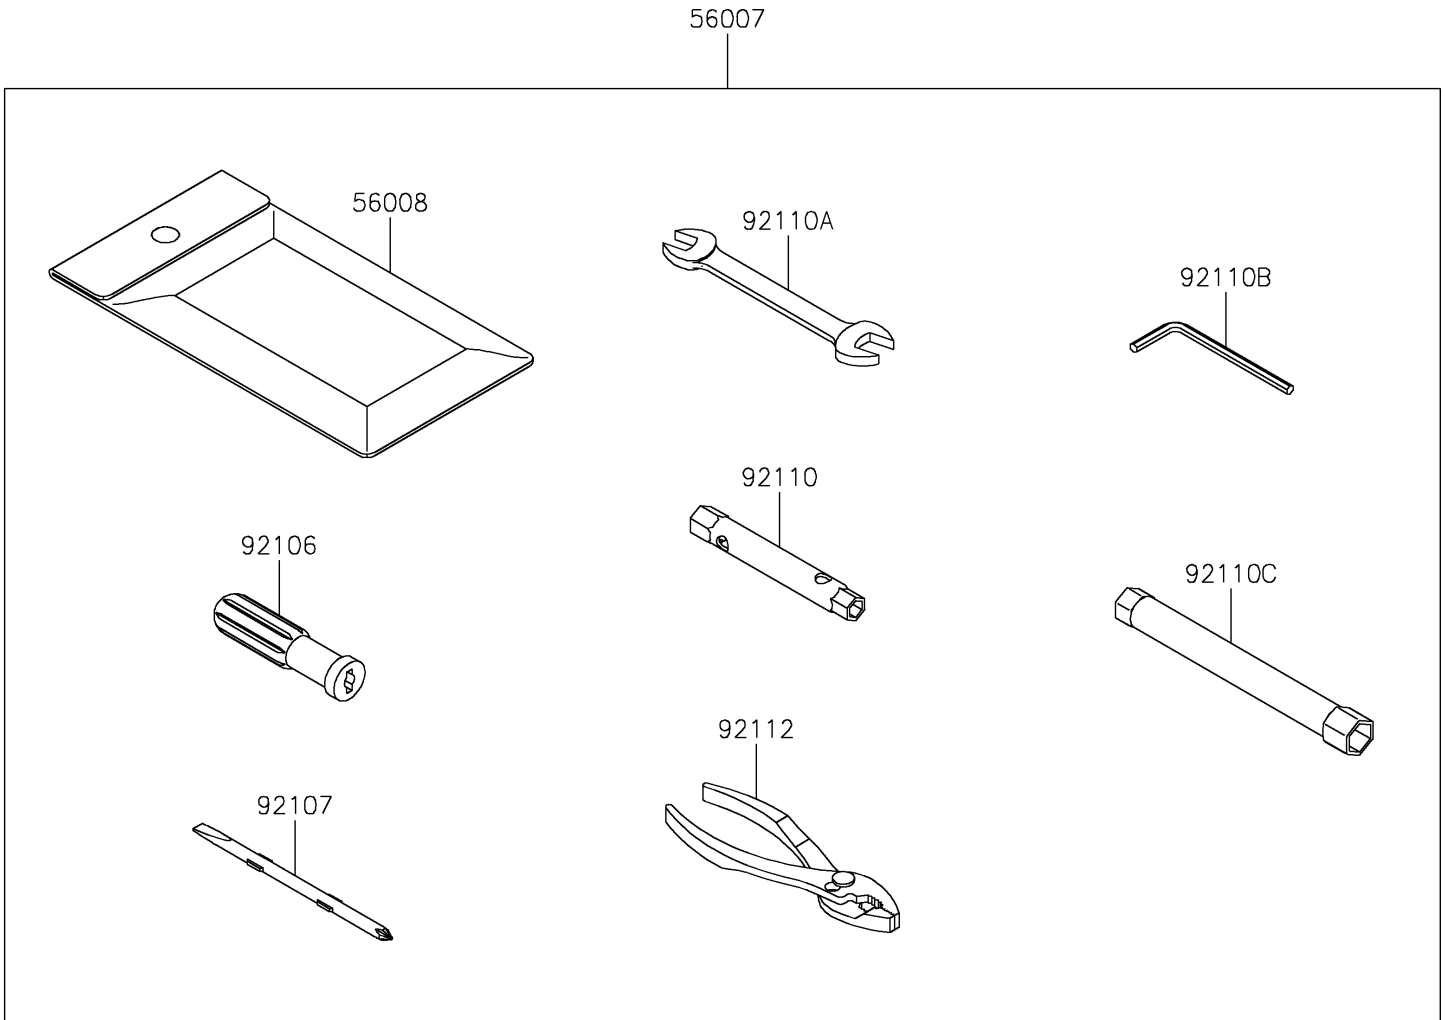

# 2025 KLR650 Adventure ABS PARTS DIAGRAM

Owner's Tools

F2810

## 2025 KLR650 Adventure ABS PARTS LIST

### Owner's Tools

ITEM NAME	PART NUMBER	QUANTITY
TOOL-KIT (Ref # 56007)	56007-0196	1
BAG,TOOL (Ref # 56008)	56008-0036	1
GASKET-LIQUID,TB1211F,CLEAR (Ref # 92104)	92104-0004	1
GASKET-LIQUID,TB1216B,BLACK (Ref # 92104A)	92104-1064	1
GRIP-SCREW DRIVER (Ref # 92106)	92106-0004	1
TOOL-DRIVER,#2PHILLIPS&SLOT (Ref # 92107)	92107-0019	1
TOOL-WRENCH,BOX,8X10 (Ref # 92110)	92110-0049	1
TOOL-WRENCH,OPEN END,14X17 (Ref # 92110A)	92110-0057	1
TOOL-WRENCH,ALLEN,4MM (Ref # 92110B)	92110-0567	1
TOOL-WRENCH,BOX,12MM (Ref # 92110C)	92110-0579	1
TOOL-PLIERS (Ref # 92112)	92112-0007	1