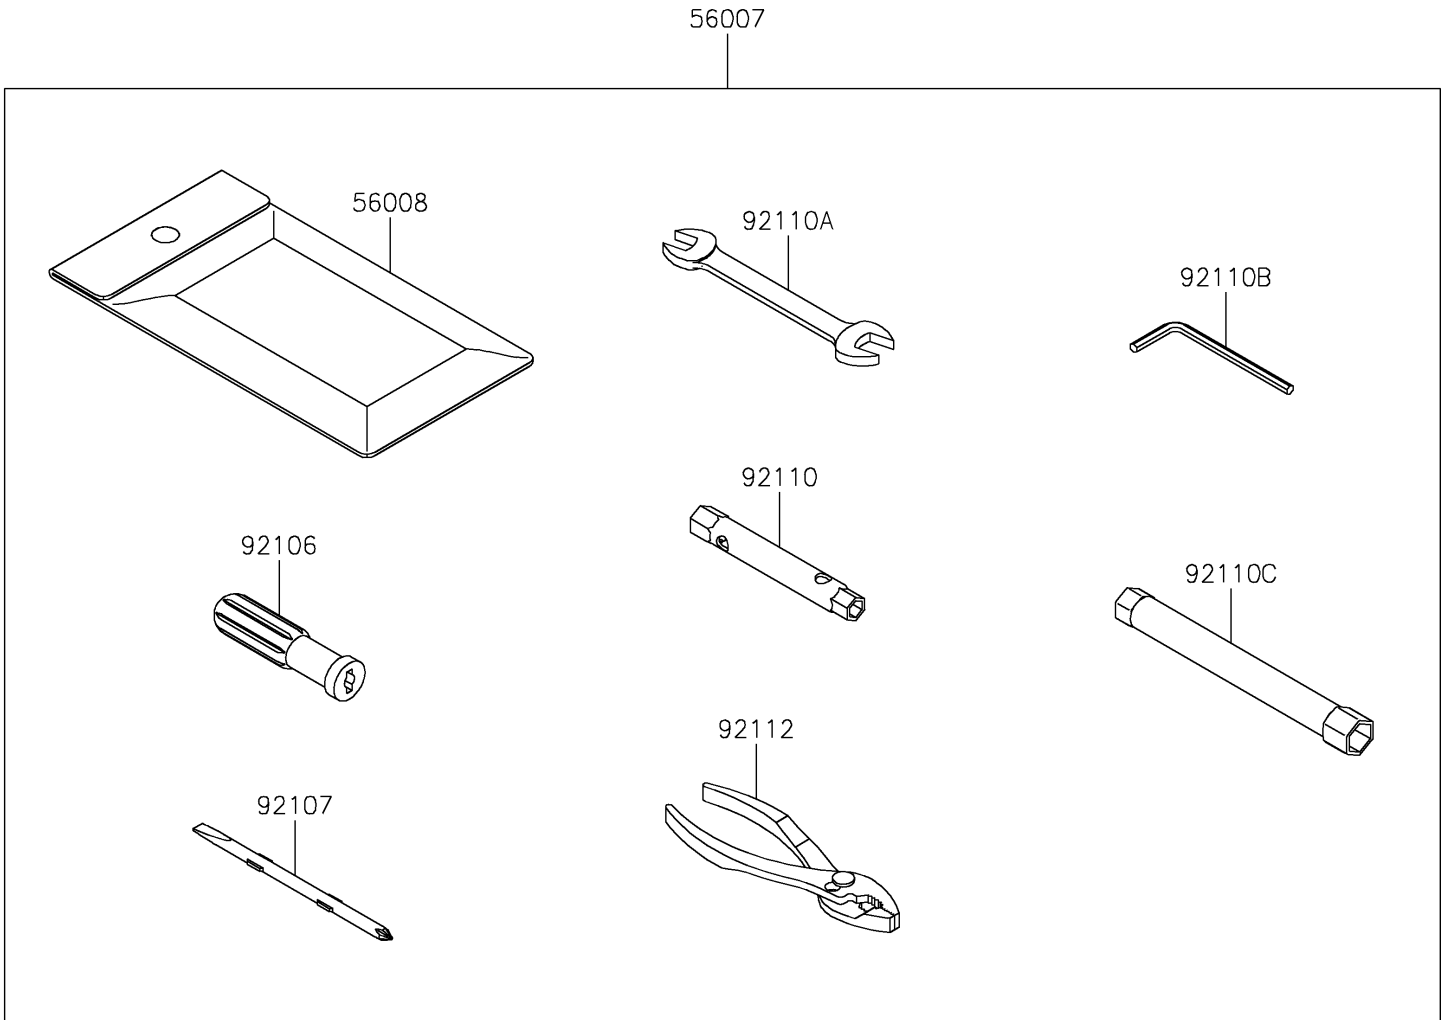

2024 KLR® 650 ADVENTURE ABS PARTS DIAGRAM

Owner's Tools

F2810

2024 KLR® 650 ADVENTURE ABS PARTS LIST

Owner's Tools

ITEM NAME	PART NUMBER	QUANTITY
TOOL-KIT (Ref # 56007)	56007-0196	1
BAG,TOOL (Ref # 56008)	56008-0036	1
GASKET-LIQUID,TB1211F,CLEAR (Ref # 92104)	92104-0004	1
GASKET-LIQUID,TB1216B,BLACK (Ref # 92104A)	92104-1064	1
GRIP-SCREW DRIVER (Ref # 92106)	92106-0004	1
TOOL-DRIVER,#2PHILLIPS&SLOT (Ref # 92107)	92107-0019	1
TOOL-WRENCH,BOX,8X10 (Ref # 92110)	92110-0049	1
TOOL-WRENCH,OPEN END,14X17 (Ref # 92110A)	92110-0057	1
TOOL-WRENCH,ALLEN,4MM (Ref # 92110B)	92110-0567	1
TOOL-WRENCH,BOX,12MM (Ref # 92110C)	92110-0579	1
TOOL-PLIERS (Ref # 92112)	92112-0007	1