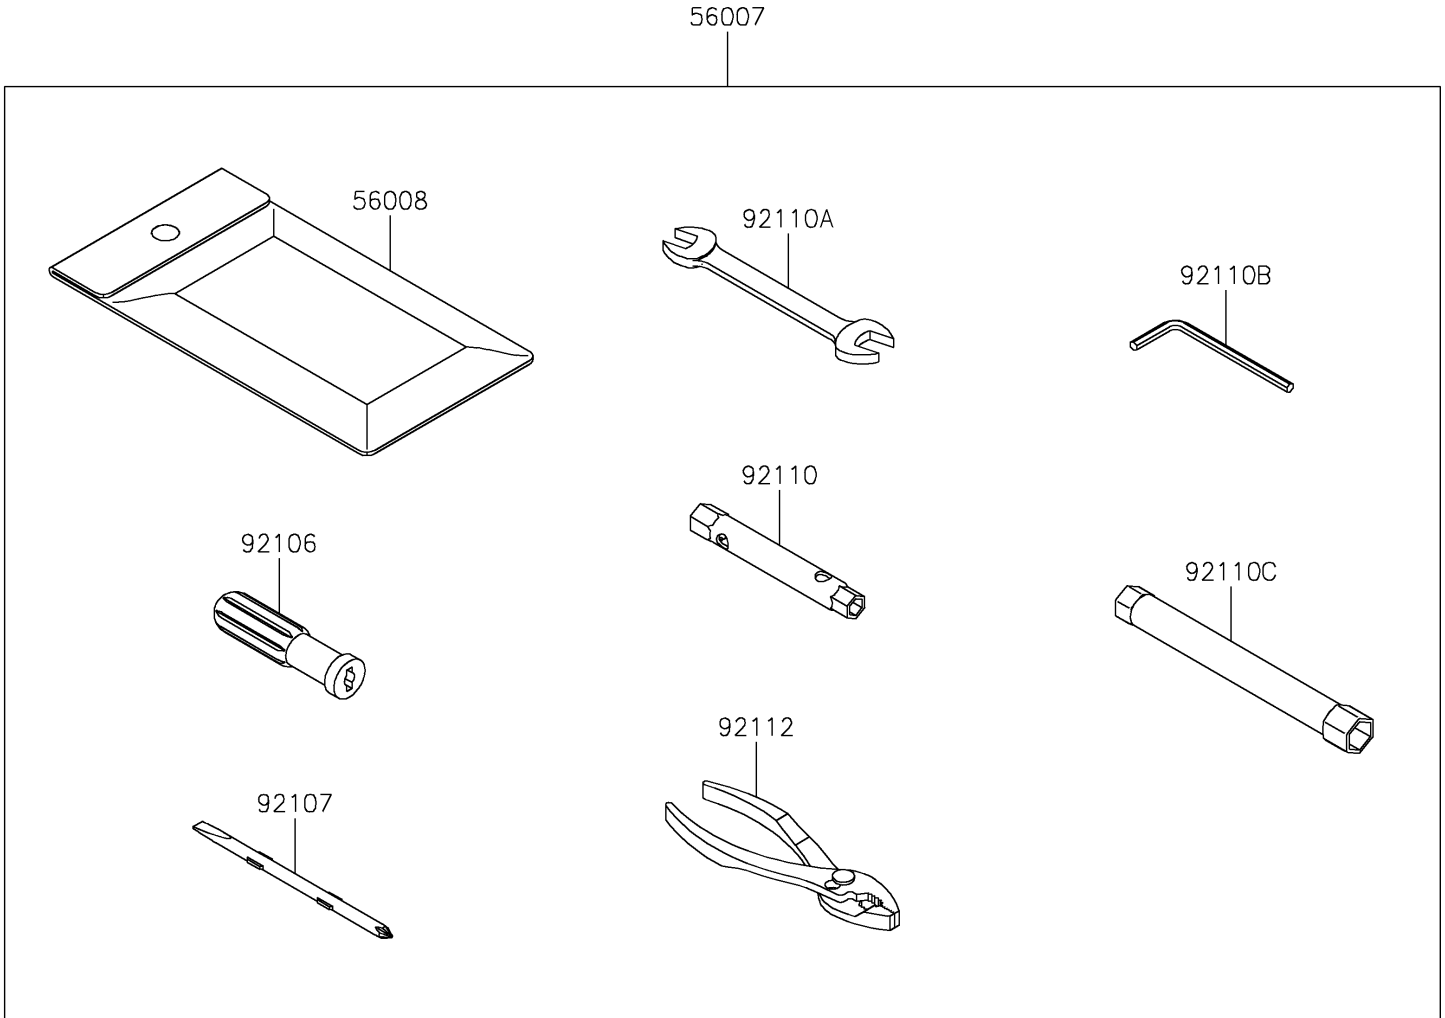

2023 KLR® 650 ADVENTURE PARTS DIAGRAM

Owner's Tools

F2810

2023 KLR® 650 ADVENTURE PARTS LIST

Owner's Tools

ITEM NAME	PART NUMBER	QUANTITY
TOOL-KIT (Ref # 56007)	56007-0196	1
BAG,TOOL (Ref # 56008)	56008-0036	1
GASKET-LIQUID,TB1211F,CLEAR (Ref # 92104)	92104-0004	1
GASKET-LIQUID,TB1216B,BLACK (Ref # 92104A)	92104-1064	1
GRIP-SCREW DRIVER (Ref # 92106)	92106-0004	1
TOOL-DRIVER,#2PHILLIPS&SLOT (Ref # 92107)	92107-0019	1
TOOL-WRENCH,BOX,8X10 (Ref # 92110)	92110-0049	1
TOOL-WRENCH,OPEN END,14X17 (Ref # 92110A)	92110-0057	1
TOOL-WRENCH,ALLEN,4MM (Ref # 92110B)	92110-0567	1
TOOL-WRENCH,BOX,12MM (Ref # 92110C)	92110-0579	1
TOOL-PLIERS (Ref # 92112)	92112-0007	1