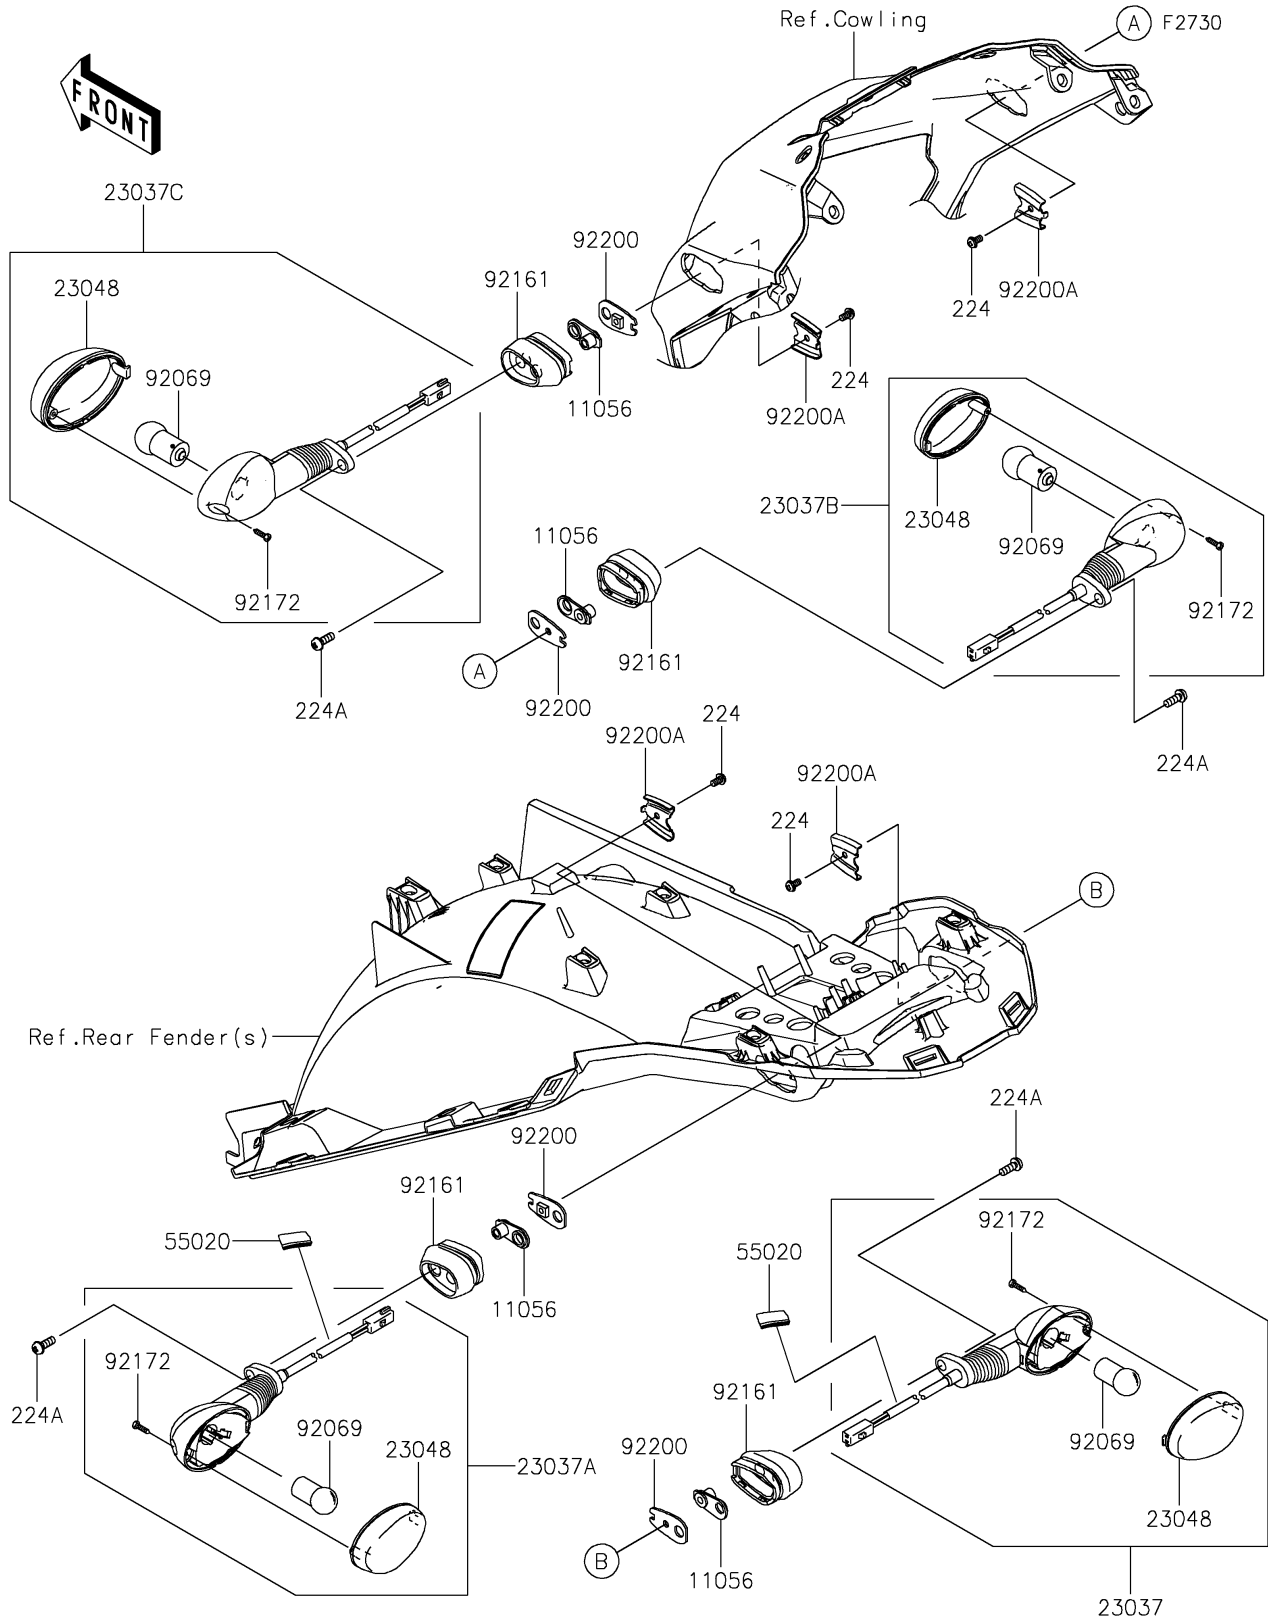

2025 KLR650 Adventure ABS PARTS DIAGRAM

Turn Signals

2025 KLR650 Adventure ABS PARTS LIST

Turn Signals

ITEM NAME	PART NUMBER	QUANTITY
BRACKET,6MM (Ref # 11056)	11056-4156	4
LAMP-ASSY-SIGNAL,RR,RH (Ref # 23037)	23037-0416	1
LAMP-ASSY-SIGNAL,RR,LH (Ref # 23037A)	23037-0417	1
LAMP-ASSY-SIGNAL,FR,RH (Ref # 23037B)	23037-0418	1
LAMP-ASSY-SIGNAL,FR,LH (Ref # 23037C)	23037-0419	1
LENS-SIGNAL LAMP (Ref # 23048)	23048-0035	4
GUARD,50X30 (Ref # 55020)	55020-2334	2
BULB,12V 10W (Ref # 92069)	92069-0106	4
DAMPER,SIGNAL LAMP (Ref # 92161)	92161-1680	4
SCREW,TAPPING,2.9X13 (Ref # 92172)	92172-0343	4
WASHER,SIGNAL LAMP (Ref # 92200)	92200-0164	4
WASHER,SIGNAL LAMP (Ref # 92200A)	92200-0165	4
SCREW-PAN-WP-CROS,4X8 (Ref # 224)	224AB0408	4
SCREW-PAN-WP-CROS,6X14 (Ref # 224A)	224AB0614	4