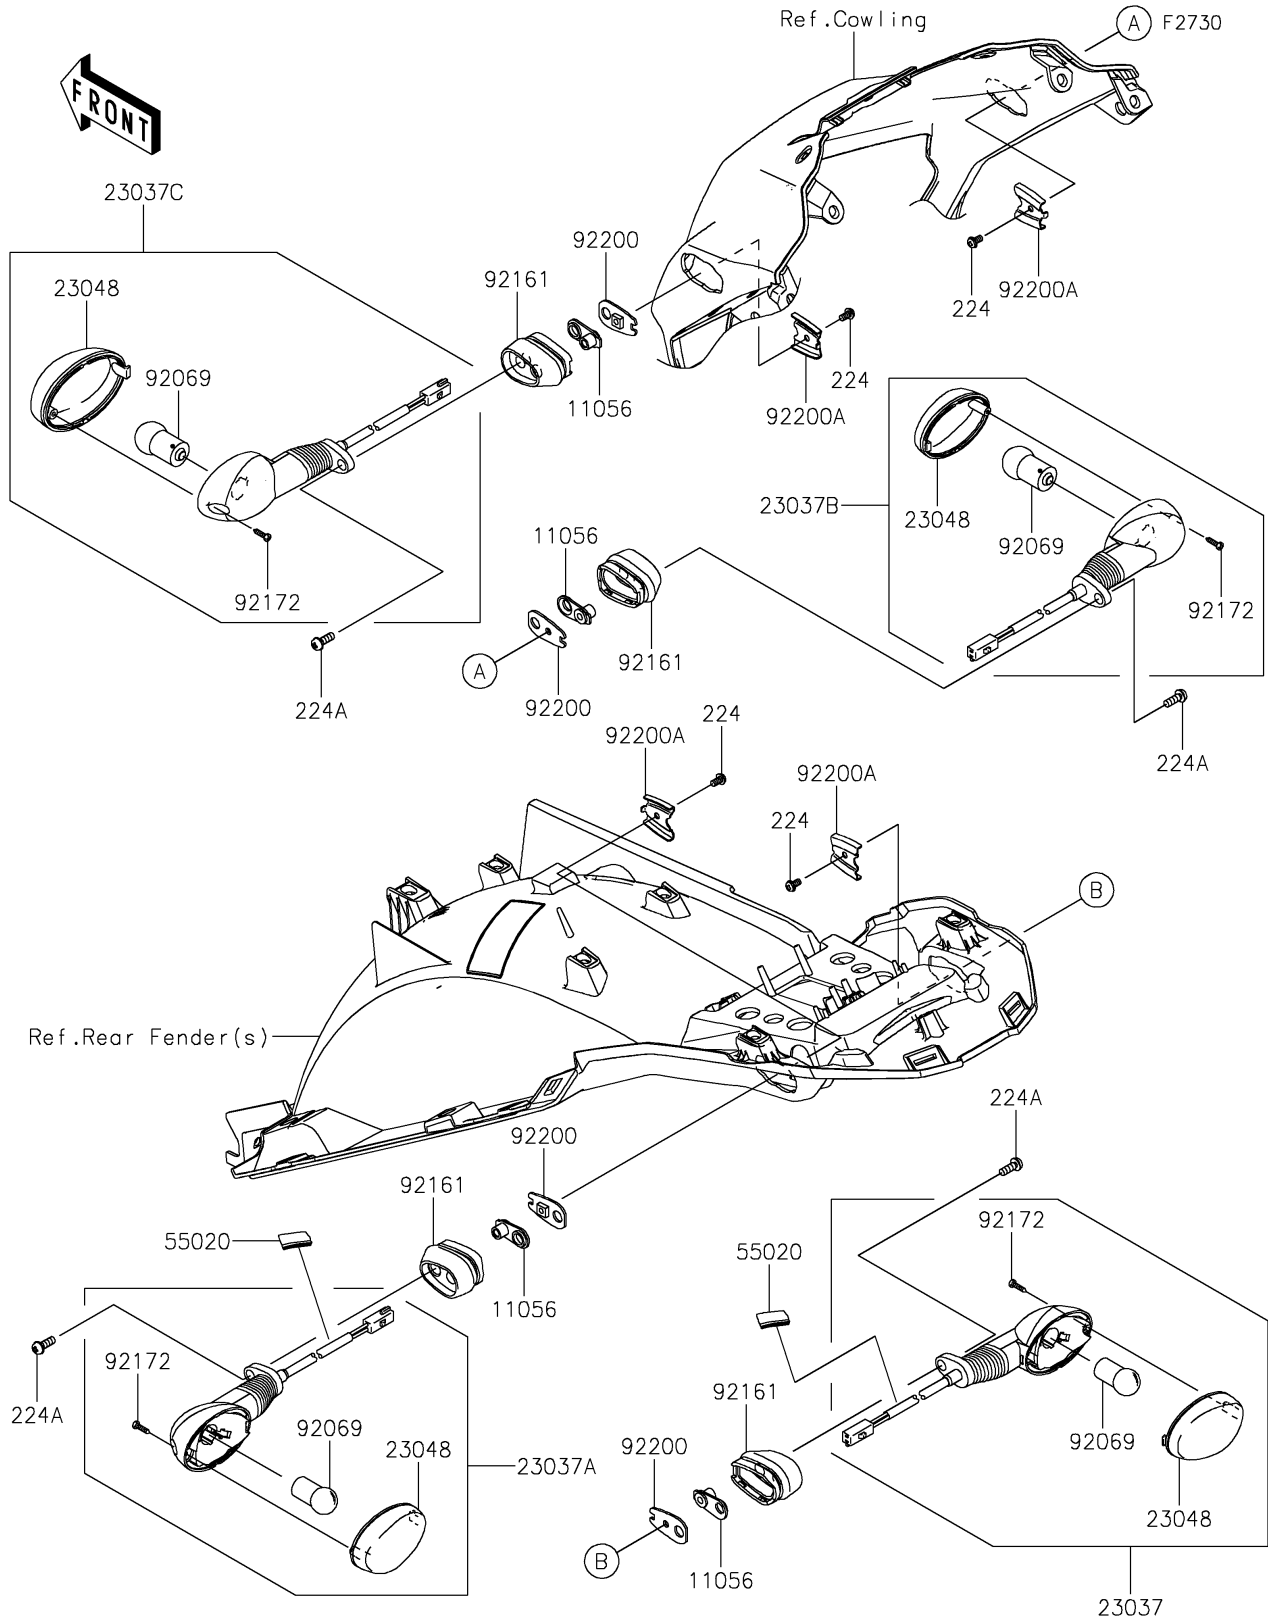

2024 KLR® 650 ADVENTURE ABS PARTS DIAGRAM

Turn Signals

2024 KLR® 650 ADVENTURE ABS PARTS LIST

Turn Signals

ITEM NAME	PART NUMBER	QUANTITY
BRACKET,6MM (Ref # 11056)	11056-4156	4
LAMP-ASSY-SIGNAL,RR,RH (Ref # 23037)	23037-0416	1
LAMP-ASSY-SIGNAL,RR,LH (Ref # 23037A)	23037-0417	1
LAMP-ASSY-SIGNAL,FR,RH (Ref # 23037B)	23037-0418	1
LAMP-ASSY-SIGNAL,FR,LH (Ref # 23037C)	23037-0419	1
LENS-SIGNAL LAMP (Ref # 23048)	23048-0035	4
GUARD,50X30 (Ref # 55020)	55020-2334	2
BULB,12V 10W (Ref # 92069)	92069-0106	4
DAMPER,SIGNAL LAMP (Ref # 92161)	92161-1680	4
SCREW,TAPPING,2.9X13 (Ref # 92172)	92172-0343	4
WASHER,SIGNAL LAMP (Ref # 92200)	92200-0164	4
WASHER,SIGNAL LAMP (Ref # 92200A)	92200-0165	4
SCREW-PAN-WP-CROS,4X8 (Ref # 224)	224AB0408	4
SCREW-PAN-WP-CROS,6X14 (Ref # 224A)	224AB0614	4