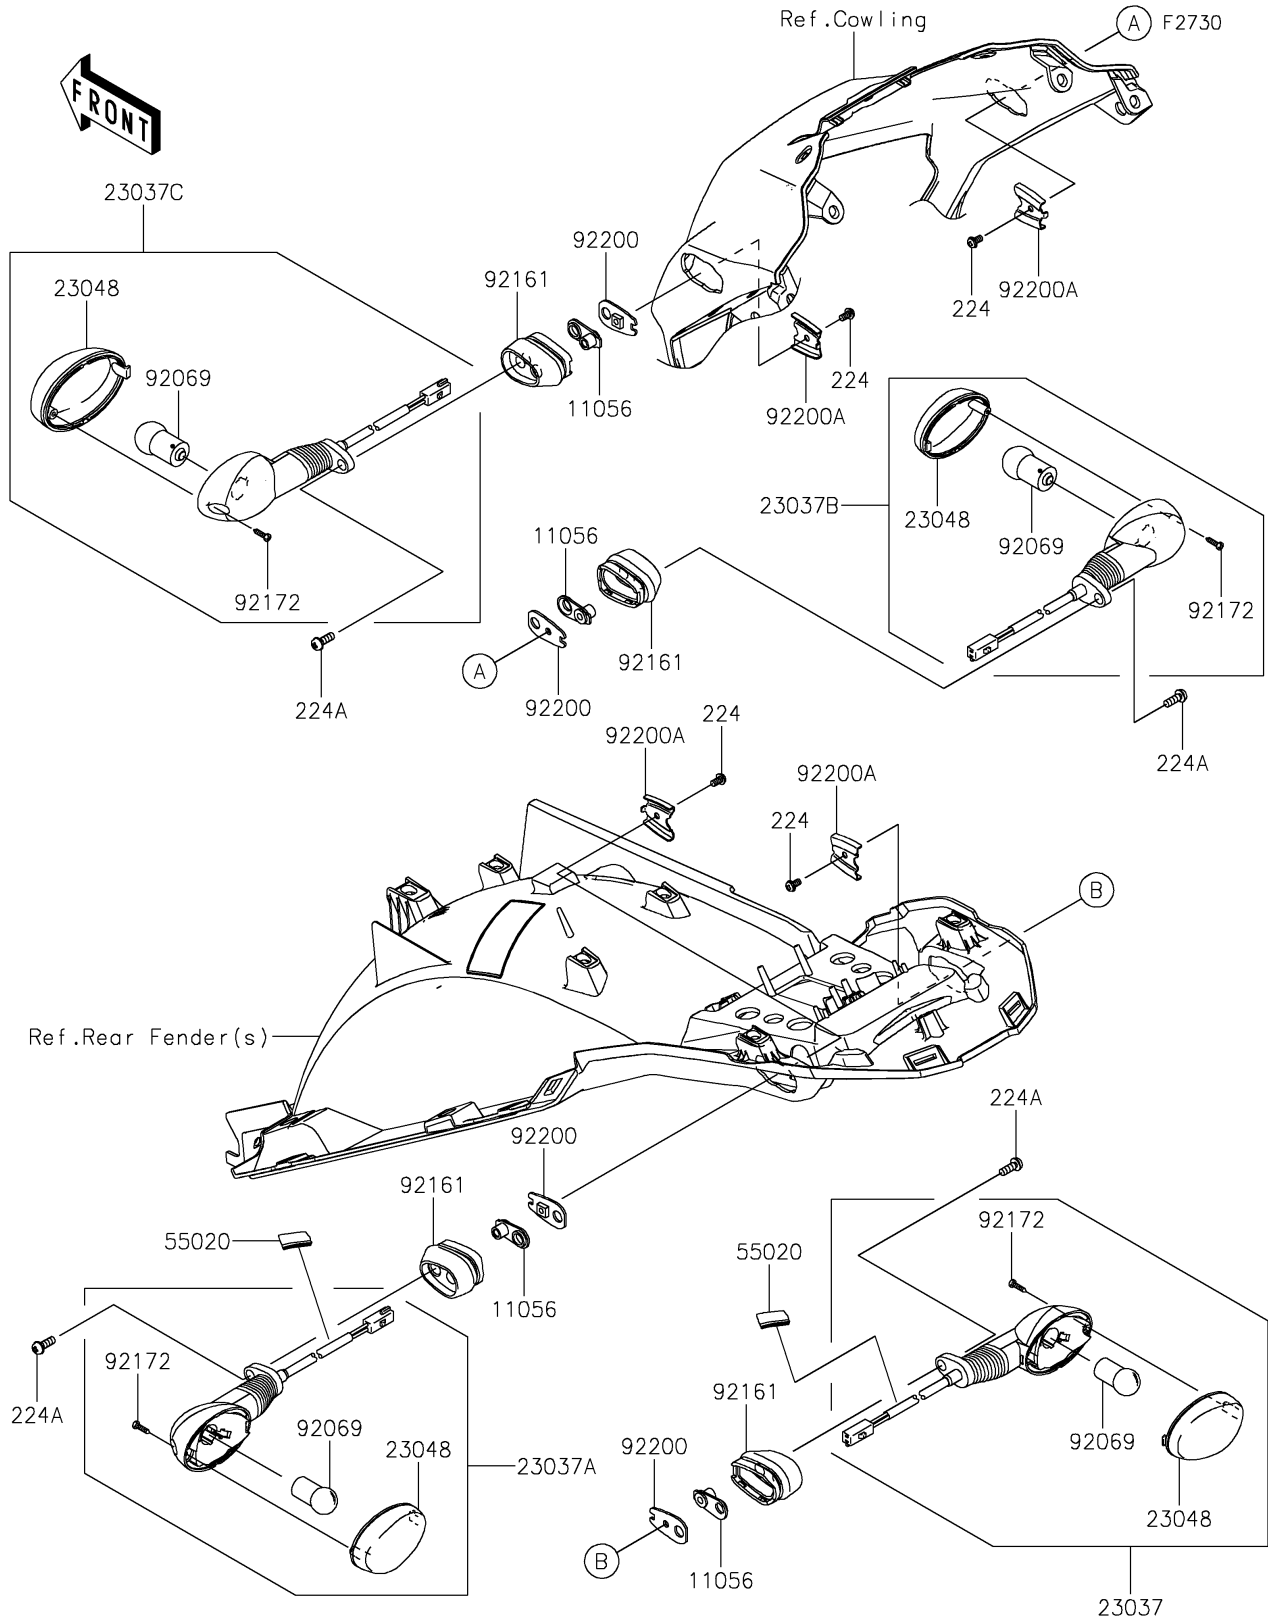

2023 KLR® 650 ADVENTURE PARTS DIAGRAM

Turn Signals

2023 KLR® 650 ADVENTURE PARTS LIST

Turn Signals

ITEM NAME	PART NUMBER	QUANTITY
BRACKET,6MM (Ref # 11056)	11056-4156	4
LAMP-ASSY-SIGNAL,RR,RH (Ref # 23037)	23037-0416	1
LAMP-ASSY-SIGNAL,RR,LH (Ref # 23037A)	23037-0417	1
LAMP-ASSY-SIGNAL,FR,RH (Ref # 23037B)	23037-0418	1
LAMP-ASSY-SIGNAL,FR,LH (Ref # 23037C)	23037-0419	1
LENS-SIGNAL LAMP (Ref # 23048)	23048-0035	4
GUARD,50X30 (Ref # 55020)	55020-2334	2
BULB,12V 10W (Ref # 92069)	92069-0106	4
DAMPER,SIGNAL LAMP (Ref # 92161)	92161-1680	4
SCREW,TAPPING,2.9X13 (Ref # 92172)	92172-0343	4
WASHER,SIGNAL LAMP (Ref # 92200)	92200-0164	4
WASHER,SIGNAL LAMP (Ref # 92200A)	92200-0165	4
SCREW-PAN-WP-CROS,4X8 (Ref # 224)	224AB0408	4
SCREW-PAN-WP-CROS,6X14 (Ref # 224A)	224AB0614	4