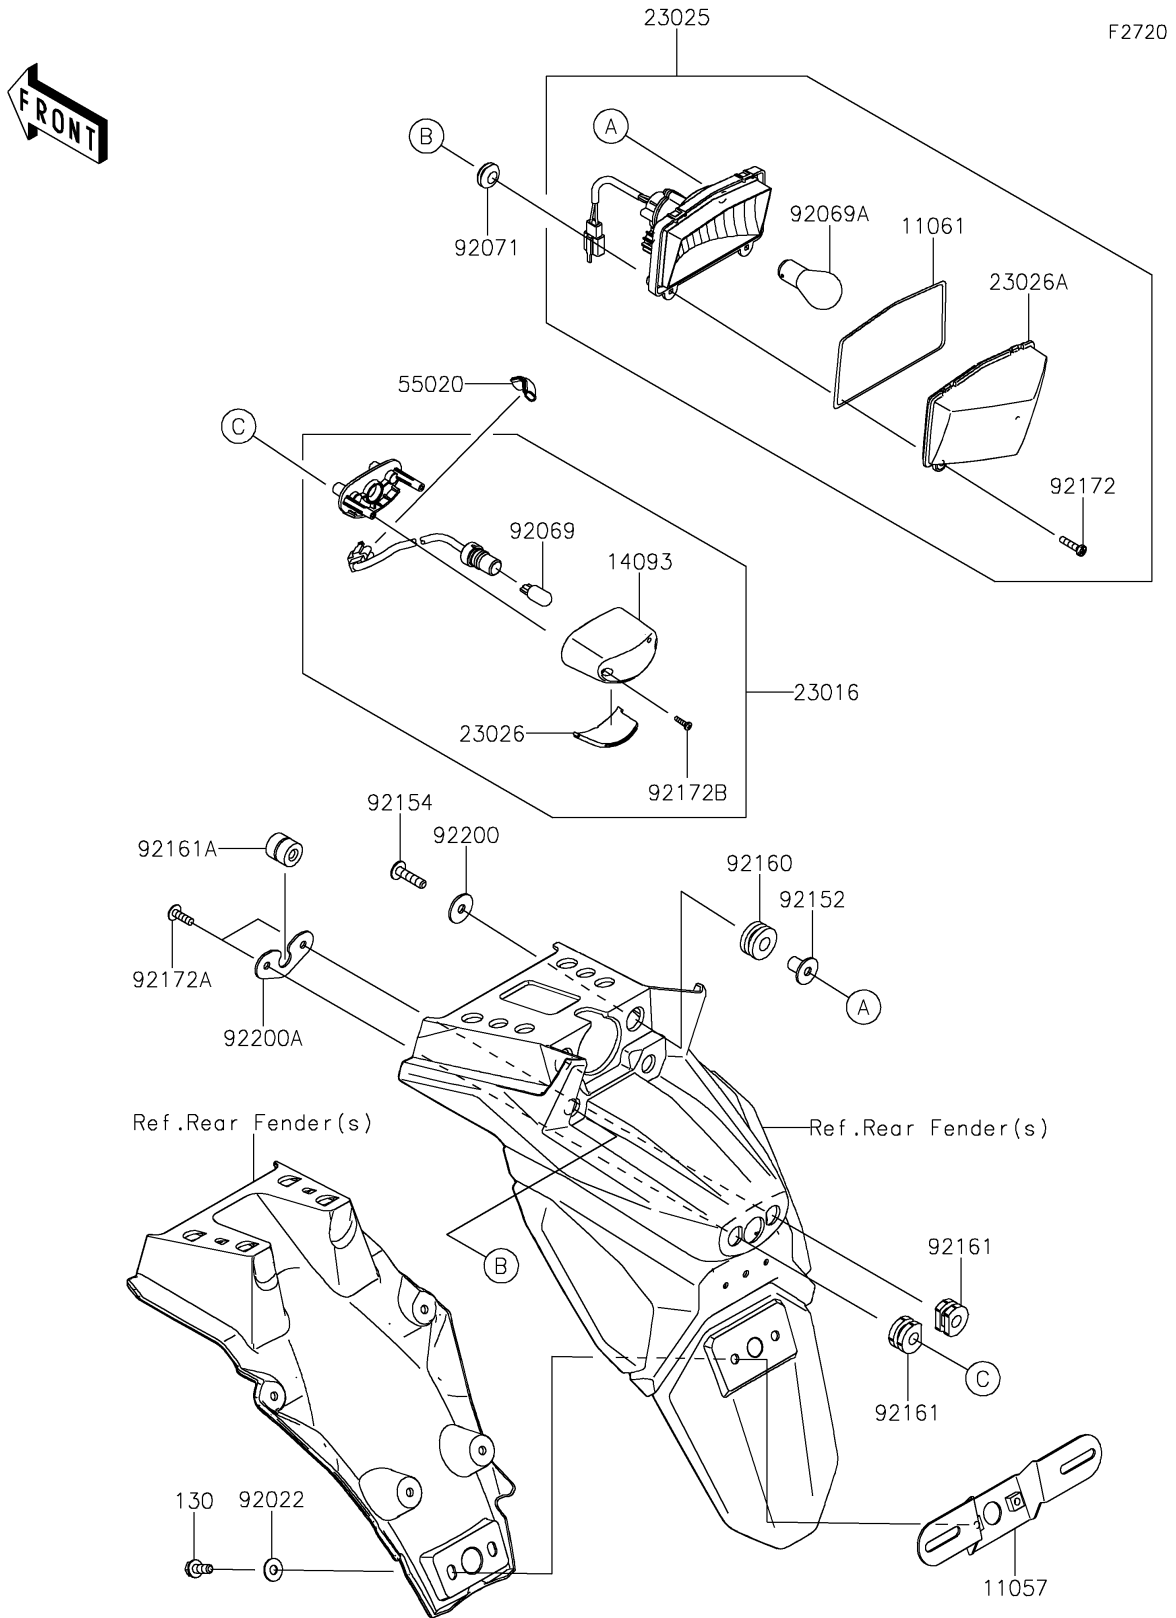

2025 KLR650 Adventure ABS PARTS DIAGRAM

Taillight(s)

2025 KLR650 Adventure ABS PARTS LIST

Taillight(s)

ITEM NAME	PART NUMBER	QUANTITY
BRACKET,LICENSE PLATE (Ref # 11057)	11057-1046	1
GASKET,TAIL LAMP LENS (Ref # 11061)	11061-0393	1
COVER,LICENSE LAMP (Ref # 14093)	14093-0525	1
LAMP-ASSY,LICENCE (Ref # 23016)	23016-0604	1
LAMP-TAIL (Ref # 23025)	23025-0392	1
LENS,LICENSE LAMP (Ref # 23026)	23026-0025	1
LENS,TAIL LAMP (Ref # 23026A)	23026-0036	1
GUARD,50X30 (Ref # 55020)	55020-2334	1
WASHER,6.5X16X1.0 (Ref # 92022)	92022-1093	2
BULB,12V 5W (Ref # 92069)	92069-1016	1
BULB,12V 21/5W (Ref # 92069A)	92069-1084	1
GROMMET (Ref # 92071)	92071-024	2
COLLAR,6.3X9.5X13.5 (Ref # 92152)	92152-1942	2
BOLT,SOCKET,6X25 (Ref # 92154)	92154-0071	2
DAMPER (Ref # 92160)	92160-1162	2
DAMPER (Ref # 92161)	92161-0776	2
DAMPER,6X18X18.2 (Ref # 92161A)	92161-1809	1
SCREW,4.2X19 (Ref # 92172)	92172-0411	2
SCREW,TAPPING,5X16 (Ref # 92172A)	92172-0427	2
SCREW,4X12 (Ref # 92172B)	92172-0904	2
WASHER,6.5X22X1.6 (Ref # 92200)	92200-1087	2
WASHER (Ref # 92200A)	92200-1773	1
BOLT-FLANGED,6X16 (Ref # 130)	130BA0616	2