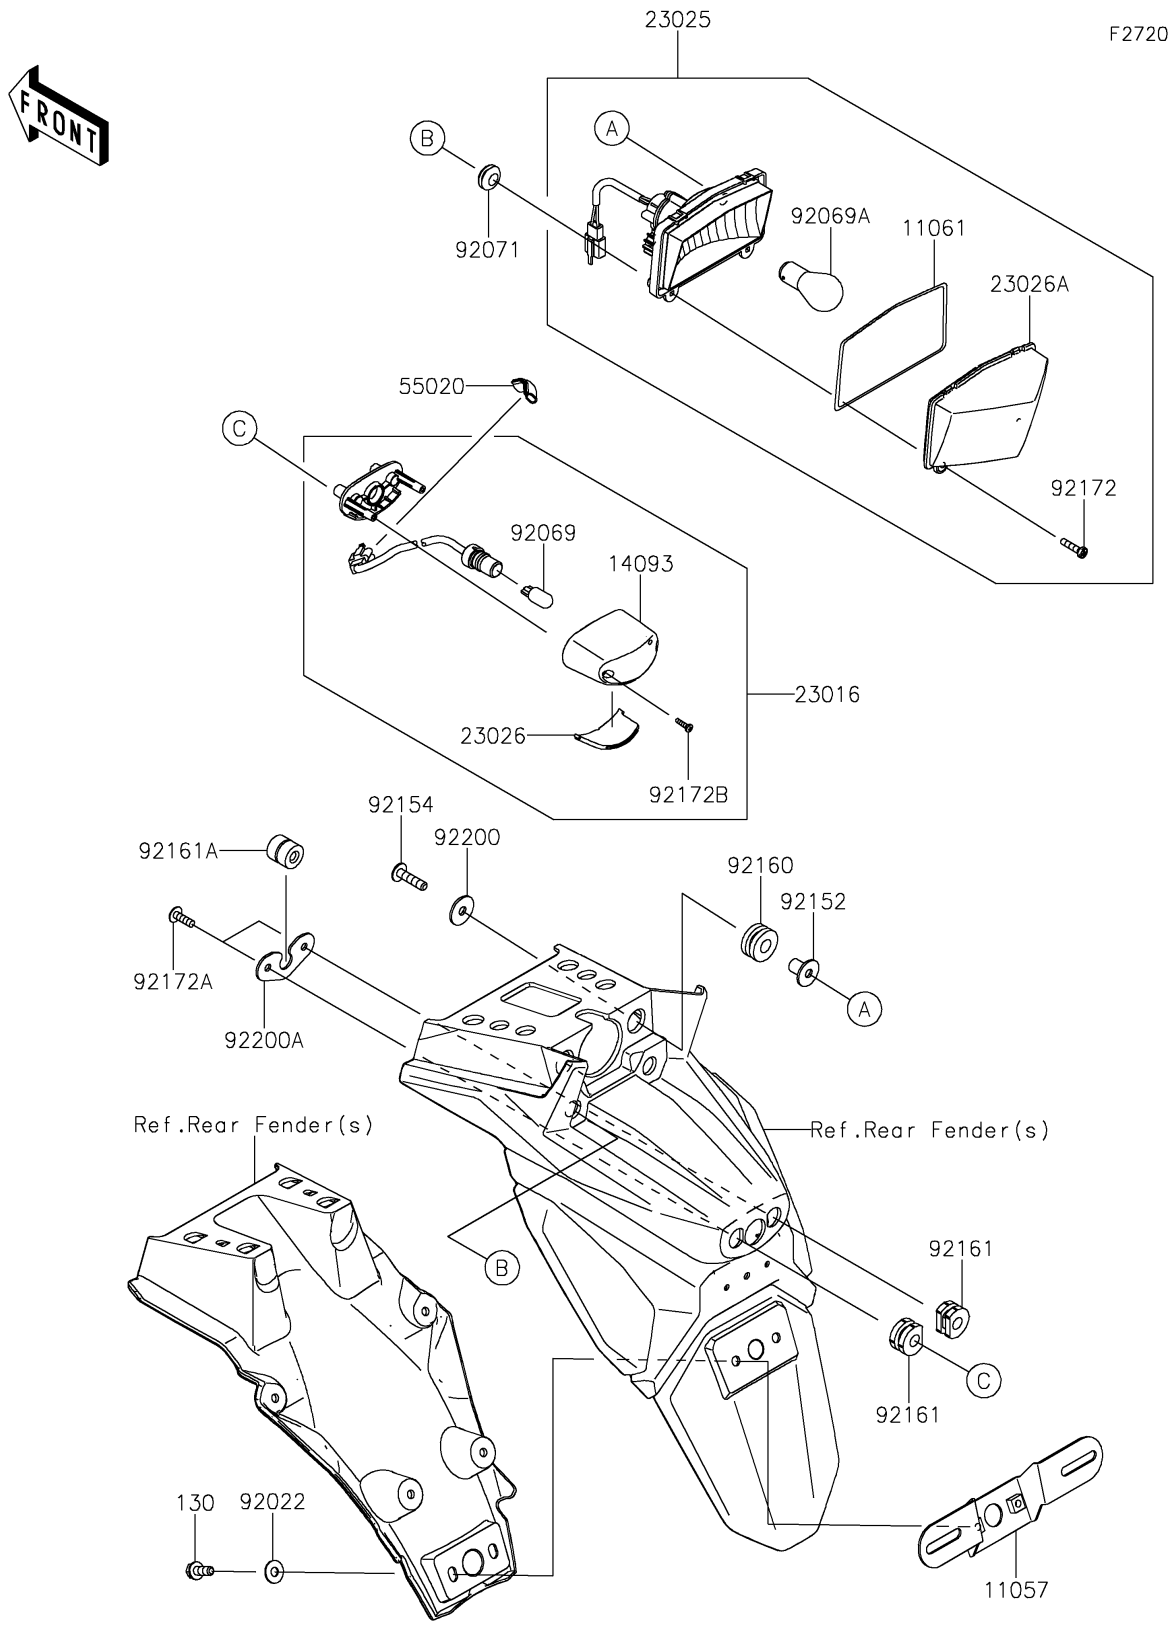

2024 KLR® 650 ADVENTURE ABS PARTS DIAGRAM

Taillight(s)

2024 KLR® 650 ADVENTURE ABS PARTS LIST

Taillight(s)

ITEM NAME	PART NUMBER	QUANTITY
BRACKET,LICENSE PLATE (Ref # 11057)	11057-1046	1
GASKET,TAIL LAMP LENS (Ref # 11061)	11061-0393	1
COVER,LICENSE LAMP (Ref # 14093)	14093-0525	1
LAMP-ASSY,LICENCE (Ref # 23016)	23016-0604	1
LAMP-TAIL (Ref # 23025)	23025-0392	1
LENS,LICENSE LAMP (Ref # 23026)	23026-0025	1
LENS,TAIL LAMP (Ref # 23026A)	23026-0036	1
GUARD,50X30 (Ref # 55020)	55020-2334	1
WASHER,6.5X16X1.0 (Ref # 92022)	92022-1093	2
BULB,12V 5W (Ref # 92069)	92069-1016	1
BULB,12V 21/5W (Ref # 92069A)	92069-1084	1
GROMMET (Ref # 92071)	92071-024	2
COLLAR,6.3X9.5X13.5 (Ref # 92152)	92152-1942	2
BOLT,SOCKET,6X25 (Ref # 92154)	92154-0071	2
DAMPER (Ref # 92160)	92160-1162	2
DAMPER (Ref # 92161)	92161-0776	2
DAMPER,6X18X18.2 (Ref # 92161A)	92161-1809	1
SCREW,4.2X19 (Ref # 92172)	92172-0411	2
SCREW,TAPPING,5X16 (Ref # 92172A)	92172-0427	2
SCREW,4X12 (Ref # 92172B)	92172-0904	2
WASHER,6.5X22X1.6 (Ref # 92200)	92200-1087	2
WASHER (Ref # 92200A)	92200-1773	1
BOLT-FLANGED,6X16 (Ref # 130)	130BA0616	2