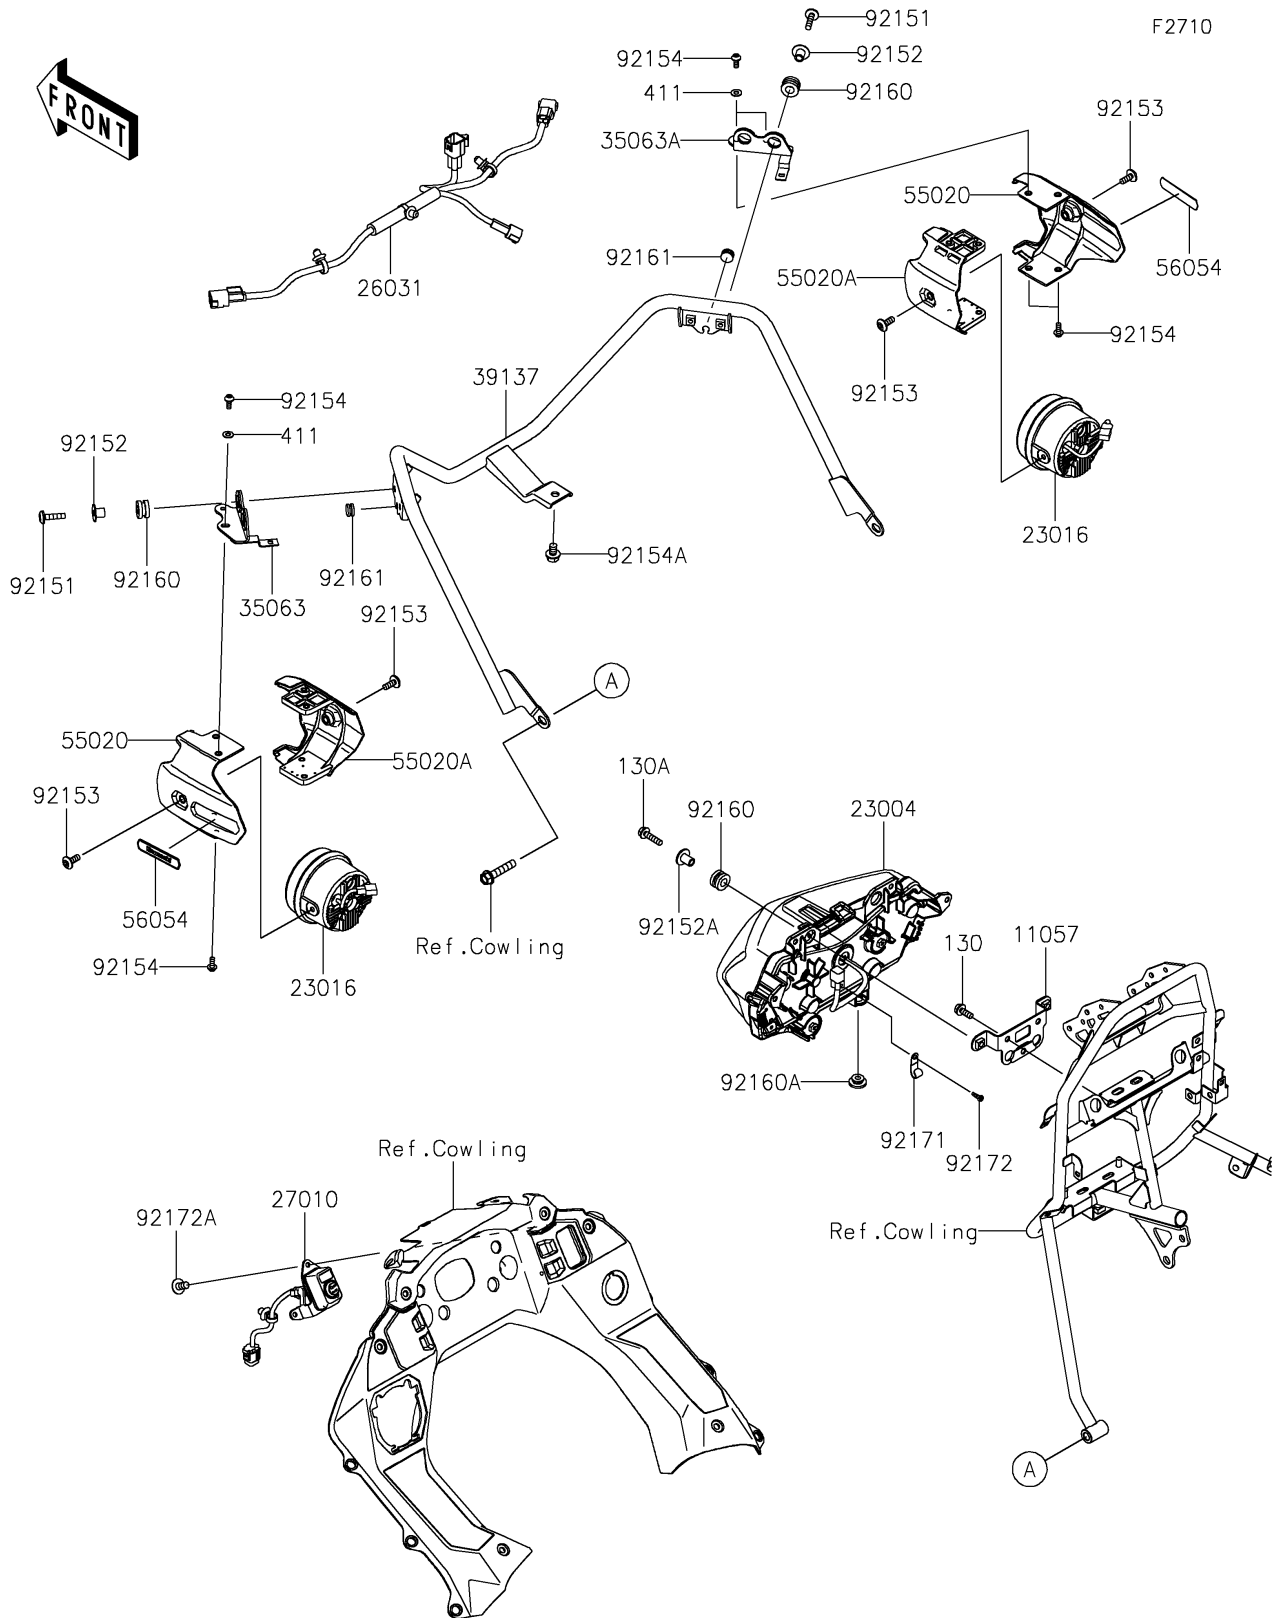

2025 KLR650 Adventure ABS PARTS DIAGRAM

Headlight(s)

2025 KLR650 Adventure ABS PARTS LIST

Headlight(s)

ITEM NAME	PART NUMBER	QUANTITY
BRACKET,HEAD LAMP (Ref # 11057)	11057-7884	1
LAMP-HEAD,LED (Ref # 23004)	23004-0414	1
LAMP-ASSY,LED,FOG,PIAA (Ref # 23016)	23016-0599	2
HARNESS,FOG LAMP (Ref # 26031)	26031-3860	1
SWITCH,FOG LAMP (Ref # 27010)	27010-0968	1
STAY,LH (Ref # 35063)	35063-1537	1
STAY,RH (Ref # 35063A)	35063-1538	1
STAY-COMP,MAIN (Ref # 39137)	39137-0713	1
GUARD,OUTER (Ref # 55020)	55020-1825	2
GUARD,INNER (Ref # 55020A)	55020-1826	2
MARK,FOG LAMP,KAWASAKI (Ref # 56054)	56054-1695	2
BOLT,SOCKET,6X25 (Ref # 92151)	92151-1611	4
COLLAR,6.5X20X12 (Ref # 92152)	92152-2262	4
COLLAR,6.3X20X15.1 (Ref # 92152A)	92152-2322	2
BOLT,SOCKET,6X16 (Ref # 92153)	92153-1526	4
BOLT,SOCKET,5X12 (Ref # 92154)	92154-0917	8
BOLT,FLANGED,8X12 (Ref # 92154A)	92154-4252	1
DAMPER,10X20X12 (Ref # 92160)	92160-1167	6
DAMPER (Ref # 92160A)	92160-1613	2
DAMPER,8X14X8.9 (Ref # 92161)	92161-1666	2
CLAMP (Ref # 92171)	92171-1539	1
SCREW,TAPPING,4X12 (Ref # 92172)	92172-0233	1
SCREW,5X10 (Ref # 92172A)	92172-0864	3
BOLT-FLANGED,6X16 (Ref # 130)	130BA0616	2
BOLT-FLANGED,6X25 (Ref # 130A)	130BB0625	2
WASHER-PLAIN,5MM (Ref # 411)	411AB0500	4