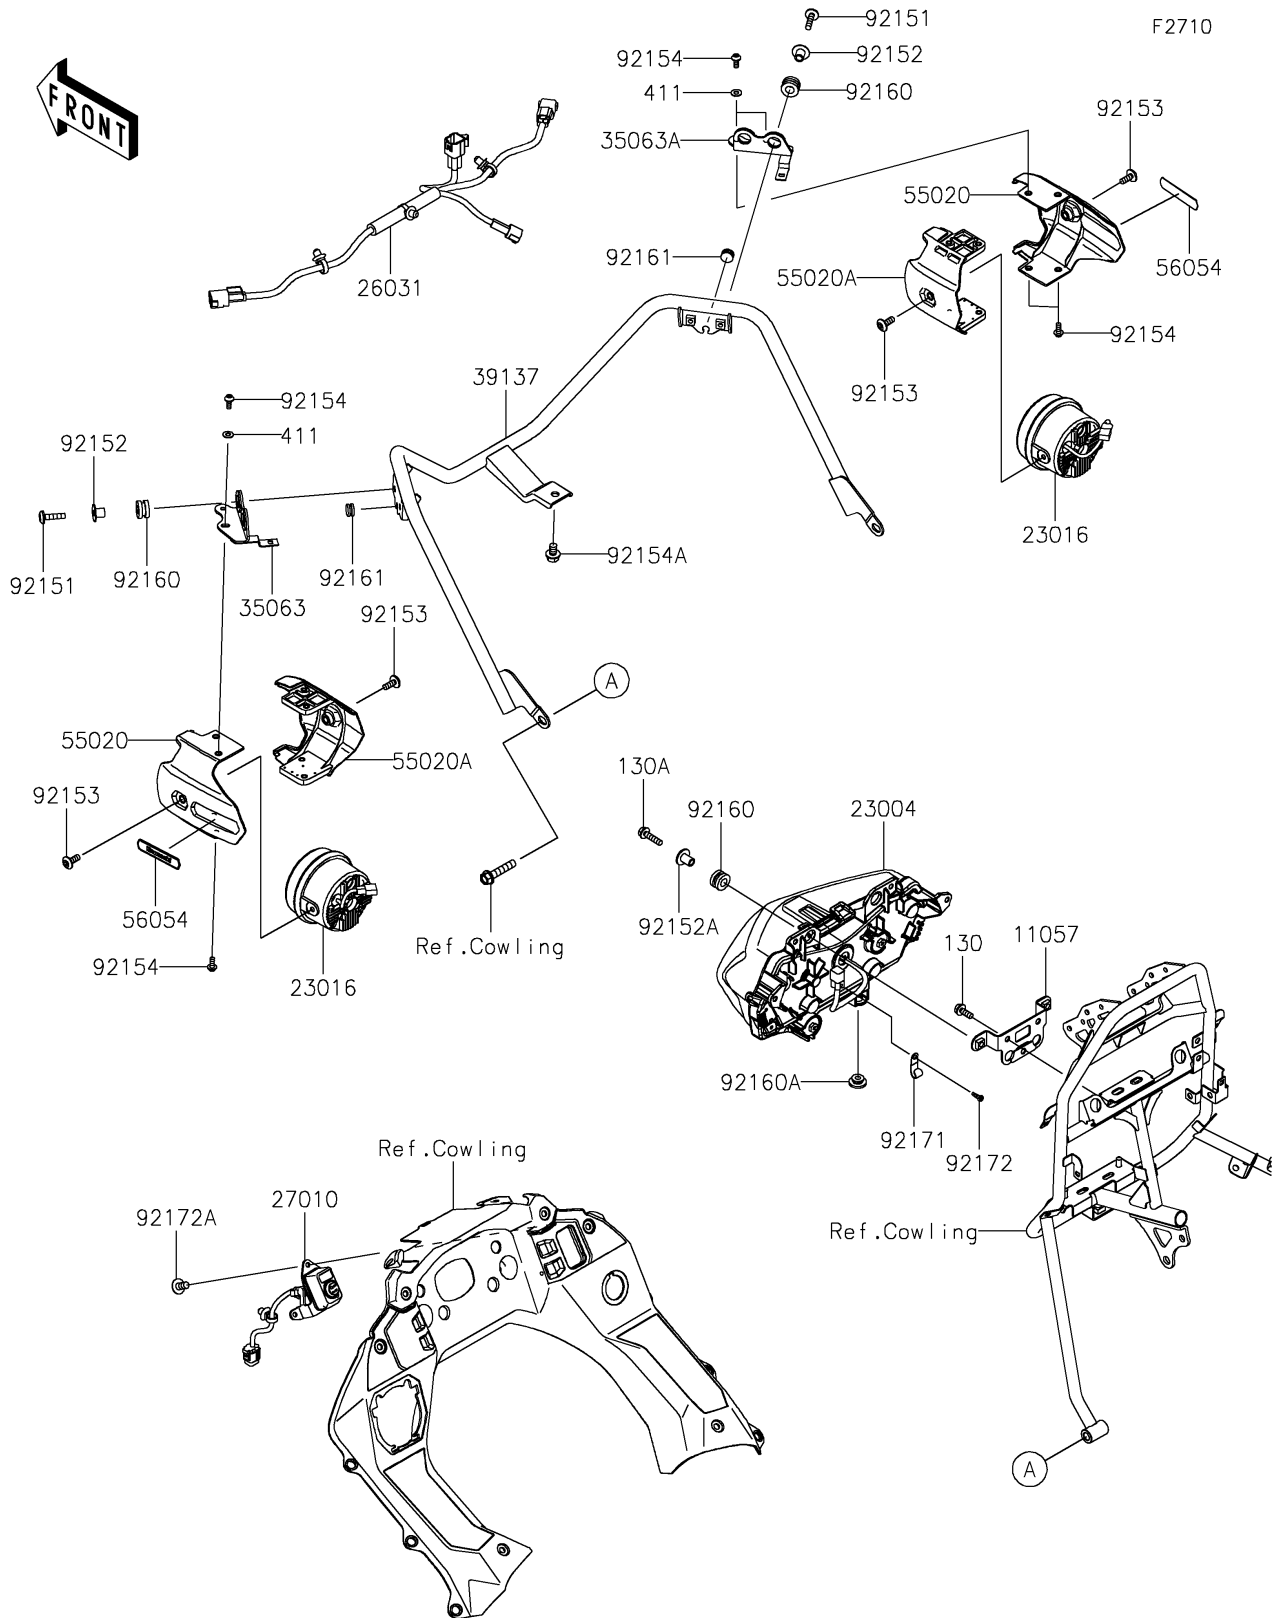

2024 KLR® 650 ADVENTURE ABS PARTS DIAGRAM

Headlight(s)

2024 KLR® 650 ADVENTURE ABS PARTS LIST

Headlight(s)

ITEM NAME	PART NUMBER	QUANTITY
BRACKET,HEAD LAMP (Ref # 11057)	11057-7884	1
LAMP-HEAD,LED (Ref # 23004)	23004-0414	1
LAMP-ASSY,LED,FOG,PIAA (Ref # 23016)	23016-0599	2
HARNESS,FOG LAMP (Ref # 26031)	26031-3860	1
SWITCH,FOG LAMP (Ref # 27010)	27010-0968	1
STAY,LH (Ref # 35063)	35063-1537	1
STAY,RH (Ref # 35063A)	35063-1538	1
STAY-COMP,MAIN (Ref # 39137)	39137-0713	1
GUARD,OUTER (Ref # 55020)	55020-1825	2
GUARD,INNER (Ref # 55020A)	55020-1826	2
MARK,FOG LAMP,KAWASAKI (Ref # 56054)	56054-1695	2
BOLT,SOCKET,6X25 (Ref # 92151)	92151-1611	4
COLLAR,6.5X20X12 (Ref # 92152)	92152-2262	4
COLLAR,6.3X20X15.1 (Ref # 92152A)	92152-2322	2
BOLT,SOCKET,6X16 (Ref # 92153)	92153-1526	4
BOLT,SOCKET,5X12 (Ref # 92154)	92154-0917	8
BOLT,FLANGED,8X12 (Ref # 92154A)	92154-4252	1
DAMPER,10X20X12 (Ref # 92160)	92160-1167	6
DAMPER (Ref # 92160A)	92160-1613	2
DAMPER,8X14X8.9 (Ref # 92161)	92161-1666	2
CLAMP (Ref # 92171)	92171-1539	1
SCREW,TAPPING,4X12 (Ref # 92172)	92172-0233	1
SCREW,5X10 (Ref # 92172A)	92172-0864	3
BOLT-FLANGED,6X16 (Ref # 130)	130BA0616	2
BOLT-FLANGED,6X25 (Ref # 130A)	130BB0625	2
WASHER-PLAIN,5MM (Ref # 411)	411AB0500	4