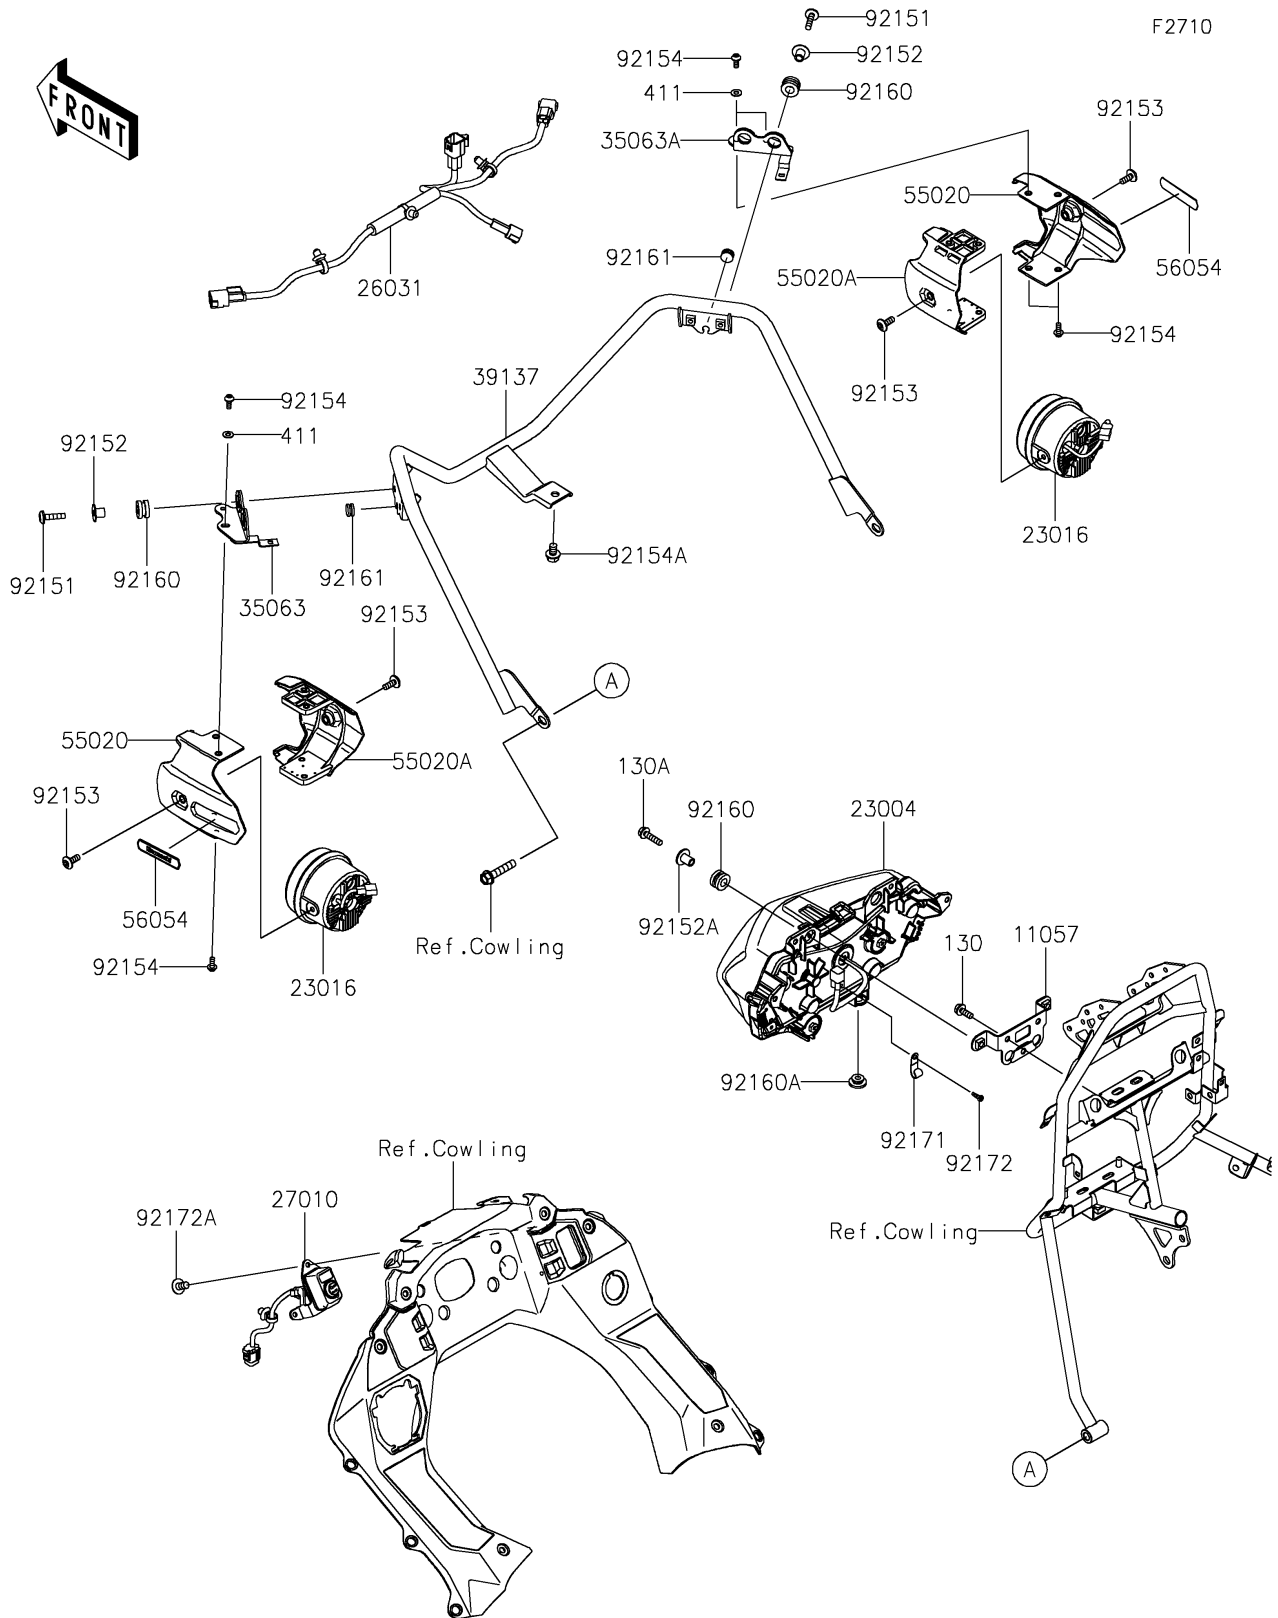

2023 KLR® 650 ADVENTURE PARTS DIAGRAM

Headlight(s)

2023 KLR® 650 ADVENTURE PARTS LIST

Headlight(s)

ITEM NAME	PART NUMBER	QUANTITY
BRACKET,HEAD LAMP (Ref # 11057)	11057-7884	1
LAMP-HEAD,LED (Ref # 23004)	23004-0414	1
LAMP-ASSY,LED,FOG,PIAA (Ref # 23016)	23016-0599	2
HARNESS,FOG LAMP (Ref # 26031)	26031-3860	1
SWITCH,FOG LAMP (Ref # 27010)	27010-0968	1
STAY,LH (Ref # 35063)	35063-1537	1
STAY,RH (Ref # 35063A)	35063-1538	1
STAY-COMP,MAIN (Ref # 39137)	39137-0713	1
GUARD,OUTER (Ref # 55020)	55020-1825	2
GUARD,INNER (Ref # 55020A)	55020-1826	2
MARK,FOG LAMP,KAWASAKI (Ref # 56054)	56054-1695	2
BOLT,SOCKET,6X25 (Ref # 92151)	92151-1611	4
COLLAR,6.5X20X12 (Ref # 92152)	92152-2262	4
COLLAR,6.3X20X15.1 (Ref # 92152A)	92152-2322	2
BOLT,SOCKET,6X16 (Ref # 92153)	92153-1526	4
BOLT,SOCKET,5X12 (Ref # 92154)	92154-0917	8
BOLT,FLANGED,8X12 (Ref # 92154A)	92154-4252	1
DAMPER,10X20X12 (Ref # 92160)	92160-1167	6
DAMPER (Ref # 92160A)	92160-1613	2
DAMPER,8X14X8.9 (Ref # 92161)	92161-1666	2
CLAMP (Ref # 92171)	92171-1539	1
SCREW,TAPPING,4X12 (Ref # 92172)	92172-0233	1
SCREW,5X10 (Ref # 92172A)	92172-0864	3
BOLT-FLANGED,6X16 (Ref # 130)	130BA0616	2
BOLT-FLANGED,6X25 (Ref # 130A)	130BB0625	2
WASHER-PLAIN,5MM (Ref # 411)	411AB0500	4