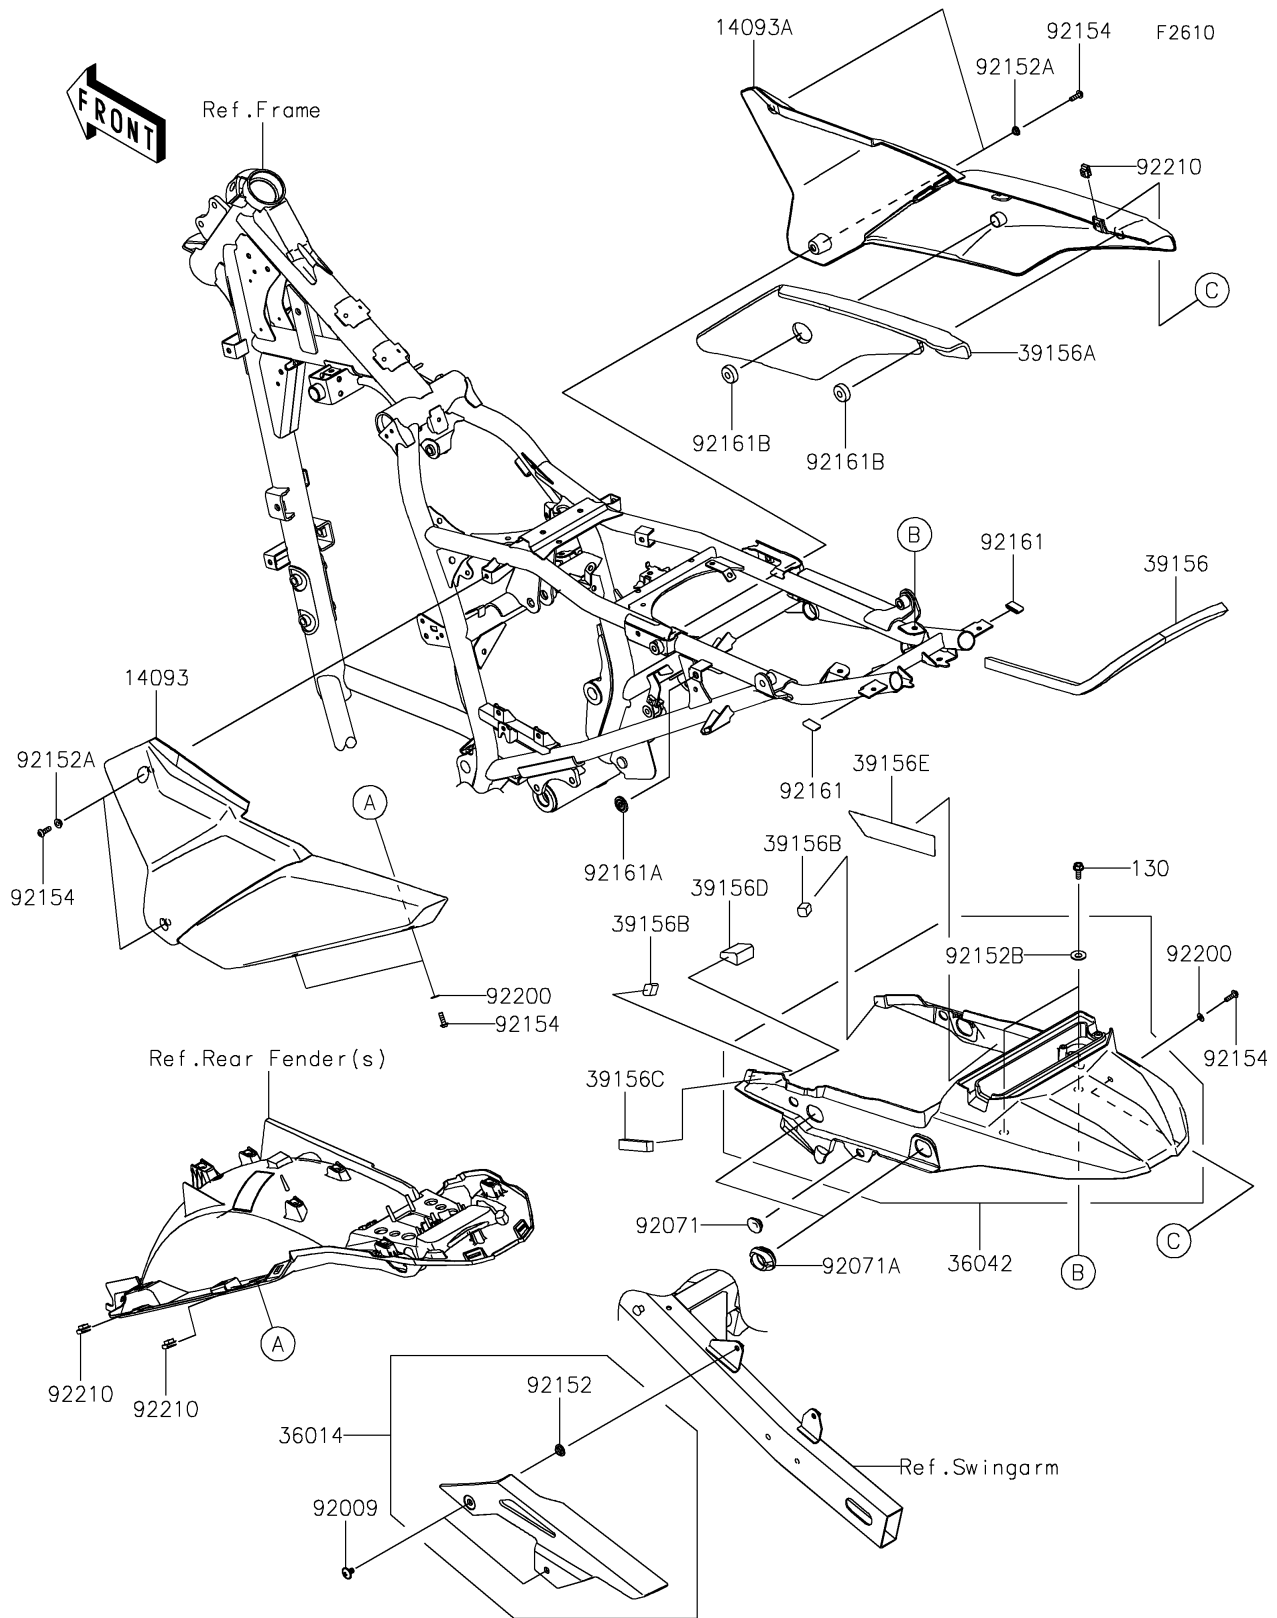

2025 KLR650 Adventure ABS PARTS DIAGRAM

Side Covers/Chain Cover

2025 KLR650 Adventure ABS PARTS LIST

Side Covers/Chain Cover

ITEM NAME	PART NUMBER	QUANTITY
COVER,SIDE,LH,BLACK (Ref # 14093)	14093-1275-6Z	1
COVER,SIDE,RH,BLACK (Ref # 14093A)	14093-1276-6Z	1
CASE-CHAIN (Ref # 36014)	36014-0044	1
COVER-TAIL,BLACK (Ref # 36042)	36042-0015-6Z	1
PAD,10X13X440 (Ref # 39156)	39156-2663	1
PAD,SIDE COVER,RH (Ref # 39156A)	39156-2682	1
PAD (Ref # 39156B)	39156-2750	2
PAD,10X13X62 (Ref # 39156C)	39156-2763	1
PAD (Ref # 39156D)	39156-2764	1
PAD,TAIL COVER (Ref # 39156E)	39156-2780	1
SCREW,6X10 (Ref # 92009)	92009-1729	2
GROMMET,20X24X7.5 (Ref # 92071)	92071-0766	1
GROMMET,26.4X42.4X15.8 (Ref # 92071A)	92071-0772	4
COLLAR,8.8X11.2X4 (Ref # 92152)	92152-0909	2
COLLAR (Ref # 92152A)	92152-2903	4
COLLAR (Ref # 92152B)	92152-2907	2
BOLT,SOCKET,5X16 (Ref # 92154)	92154-0182	7
DAMPER,12X23 (Ref # 92161)	92161-1367	2
DAMPER,8X22X10 (Ref # 92161A)	92161-1685	1
DAMPER (Ref # 92161B)	92161-2090	2
WASHER,NYLON,5.3X11.5X0.5 (Ref # 92200)	92200-0006	3
NUT,PLATE,5MM (Ref # 92210)	92210-0935	3
BOLT-FLANGED,6X16 (Ref # 130)	130BA0616	2