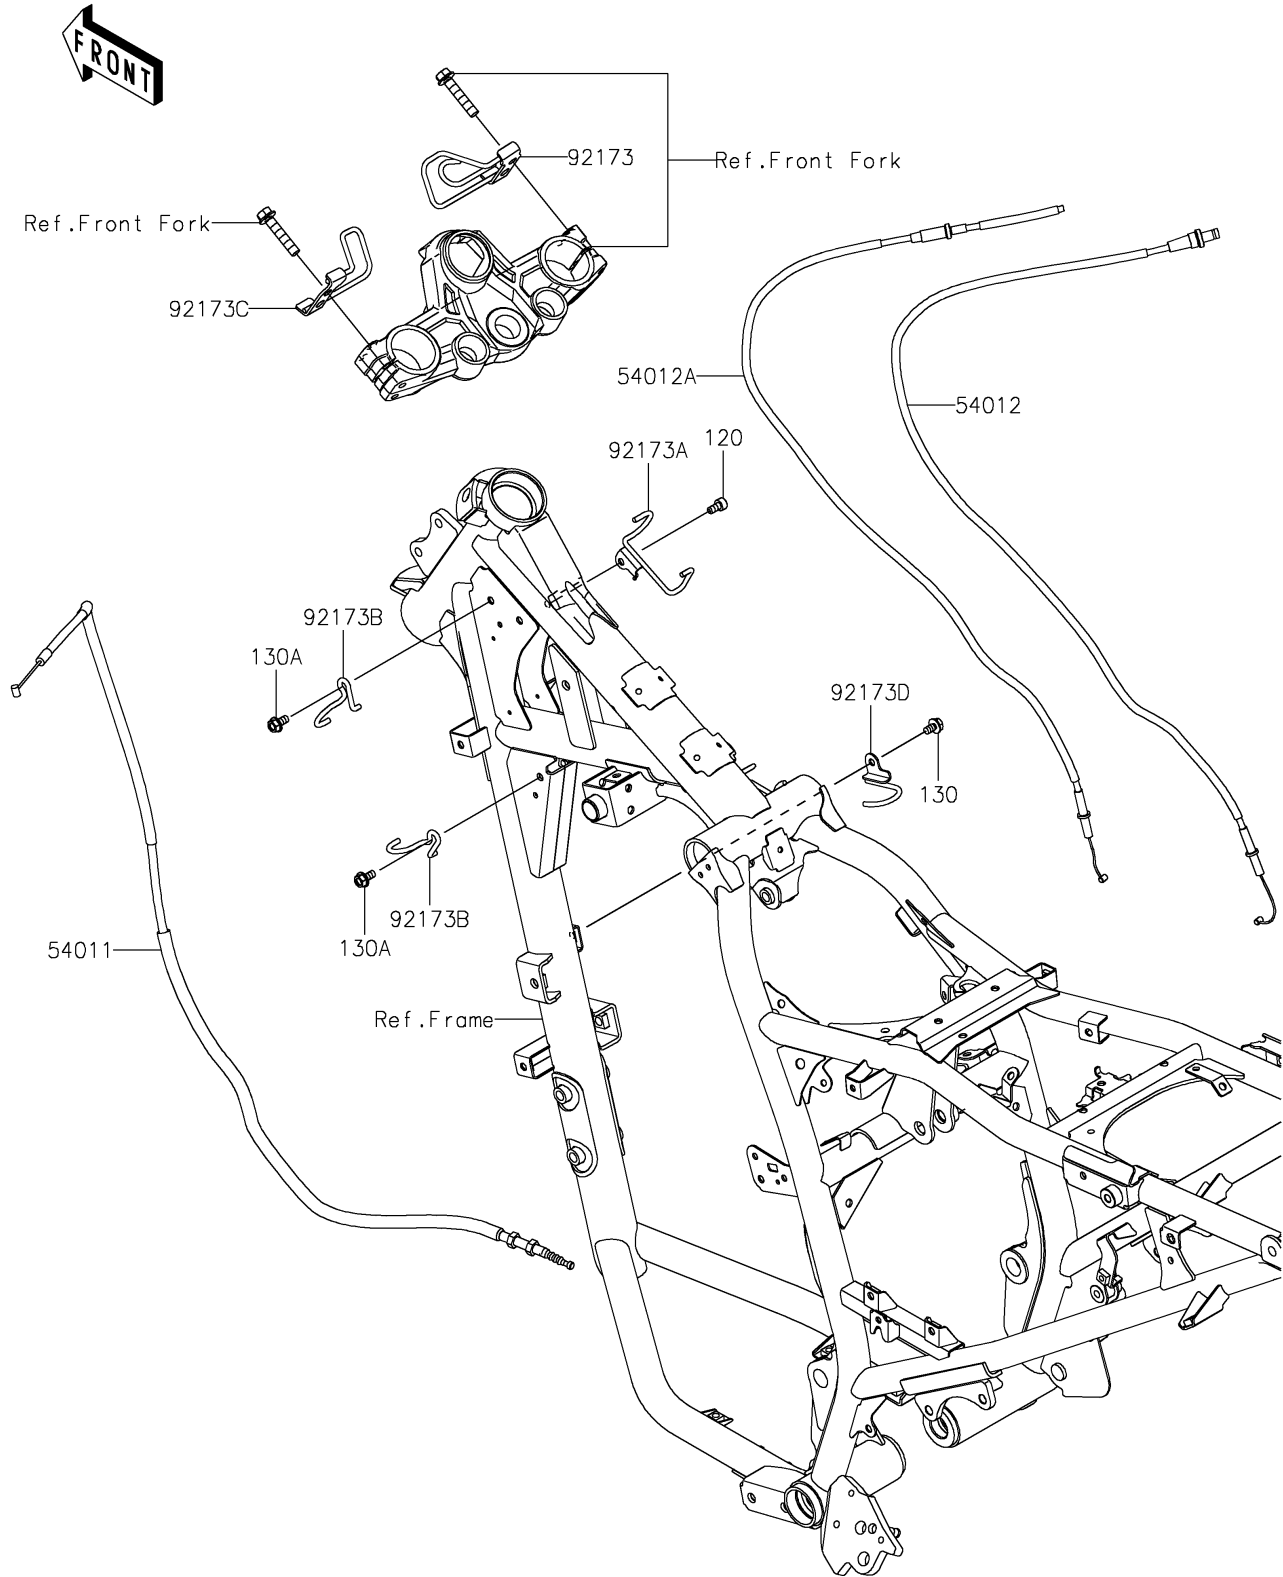

2025 KLR650 Adventure ABS PARTS DIAGRAM

Cables

F2540

2025 KLR650 Adventure ABS PARTS LIST

Cables

ITEM NAME	PART NUMBER	QUANTITY
CABLE-CLUTCH (Ref # 54011)	54011-0655	1
CABLE-THROTTLE,PULL (Ref # 54012)	54012-0717	1
CABLE-THROTTLE,RETURN (Ref # 54012A)	54012-0718	1
CLAMP,UPP BRACKET,RH (Ref # 92173)	92173-2354	1
CLAMP,THROTTLE CABLE (Ref # 92173A)	92173-2356	1
CLAMP,CLUTCH CABLE (Ref # 92173B)	92173-2358	2
CLAMP,UPP BRACKET,LH (Ref # 92173C)	92173-2396	1
CLAMP,CLUTCH CABLE (Ref # 92173D)	92173-2398	1
BOLT-SOCKET,6X12 (Ref # 120)	120CA0612	1
BOLT-FLANGED,6X10 (Ref # 130)	130BA0610	1
BOLT-FLANGED,6X12 (Ref # 130A)	130BA0612	2