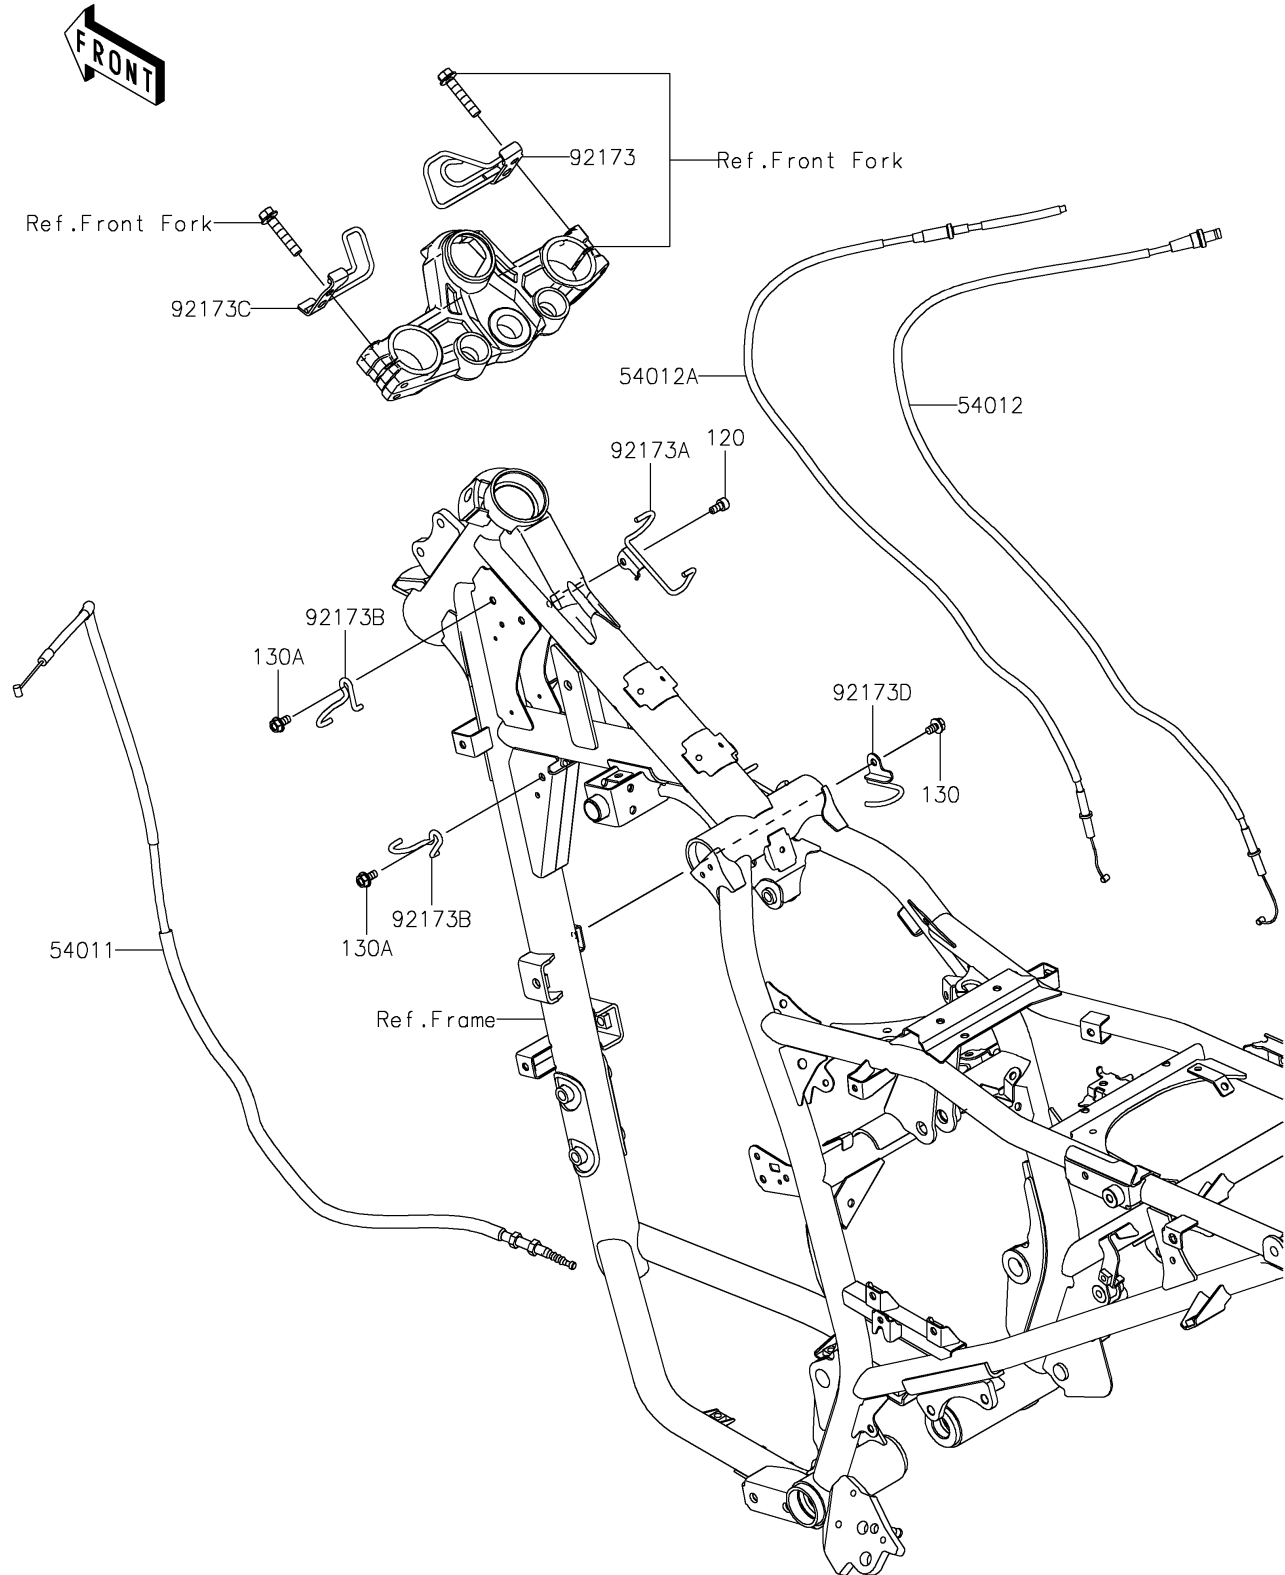

## PARTS DIAGRAM

### Cables

F2540

## PARTS LIST

### Cables

ITEM NAME	PART NUMBER	QUANTITY
CABLE-CLUTCH (Ref # 54011)	54011-0655	1
CABLE-THROTTLE,PULL (Ref # 54012)	54012-0717	1
CABLE-THROTTLE,RETURN (Ref # 54012A)	54012-0718	1
CLAMP,UPP BRACKET,RH (Ref # 92173)	92173-2354	1
CLAMP,THROTTLE CABLE (Ref # 92173A)	92173-2356	1
CLAMP,CLUTCH CABLE (Ref # 92173B)	92173-2358	2
CLAMP,UPP BRACKET,LH (Ref # 92173C)	92173-2396	1
CLAMP,CLUTCH CABLE (Ref # 92173D)	92173-2398	1
BOLT-SOCKET,6X12 (Ref # 120)	120CA0612	1
BOLT-FLANGED,6X10 (Ref # 130)	130BA0610	1
BOLT-FLANGED,6X12 (Ref # 130A)	130BA0612	2