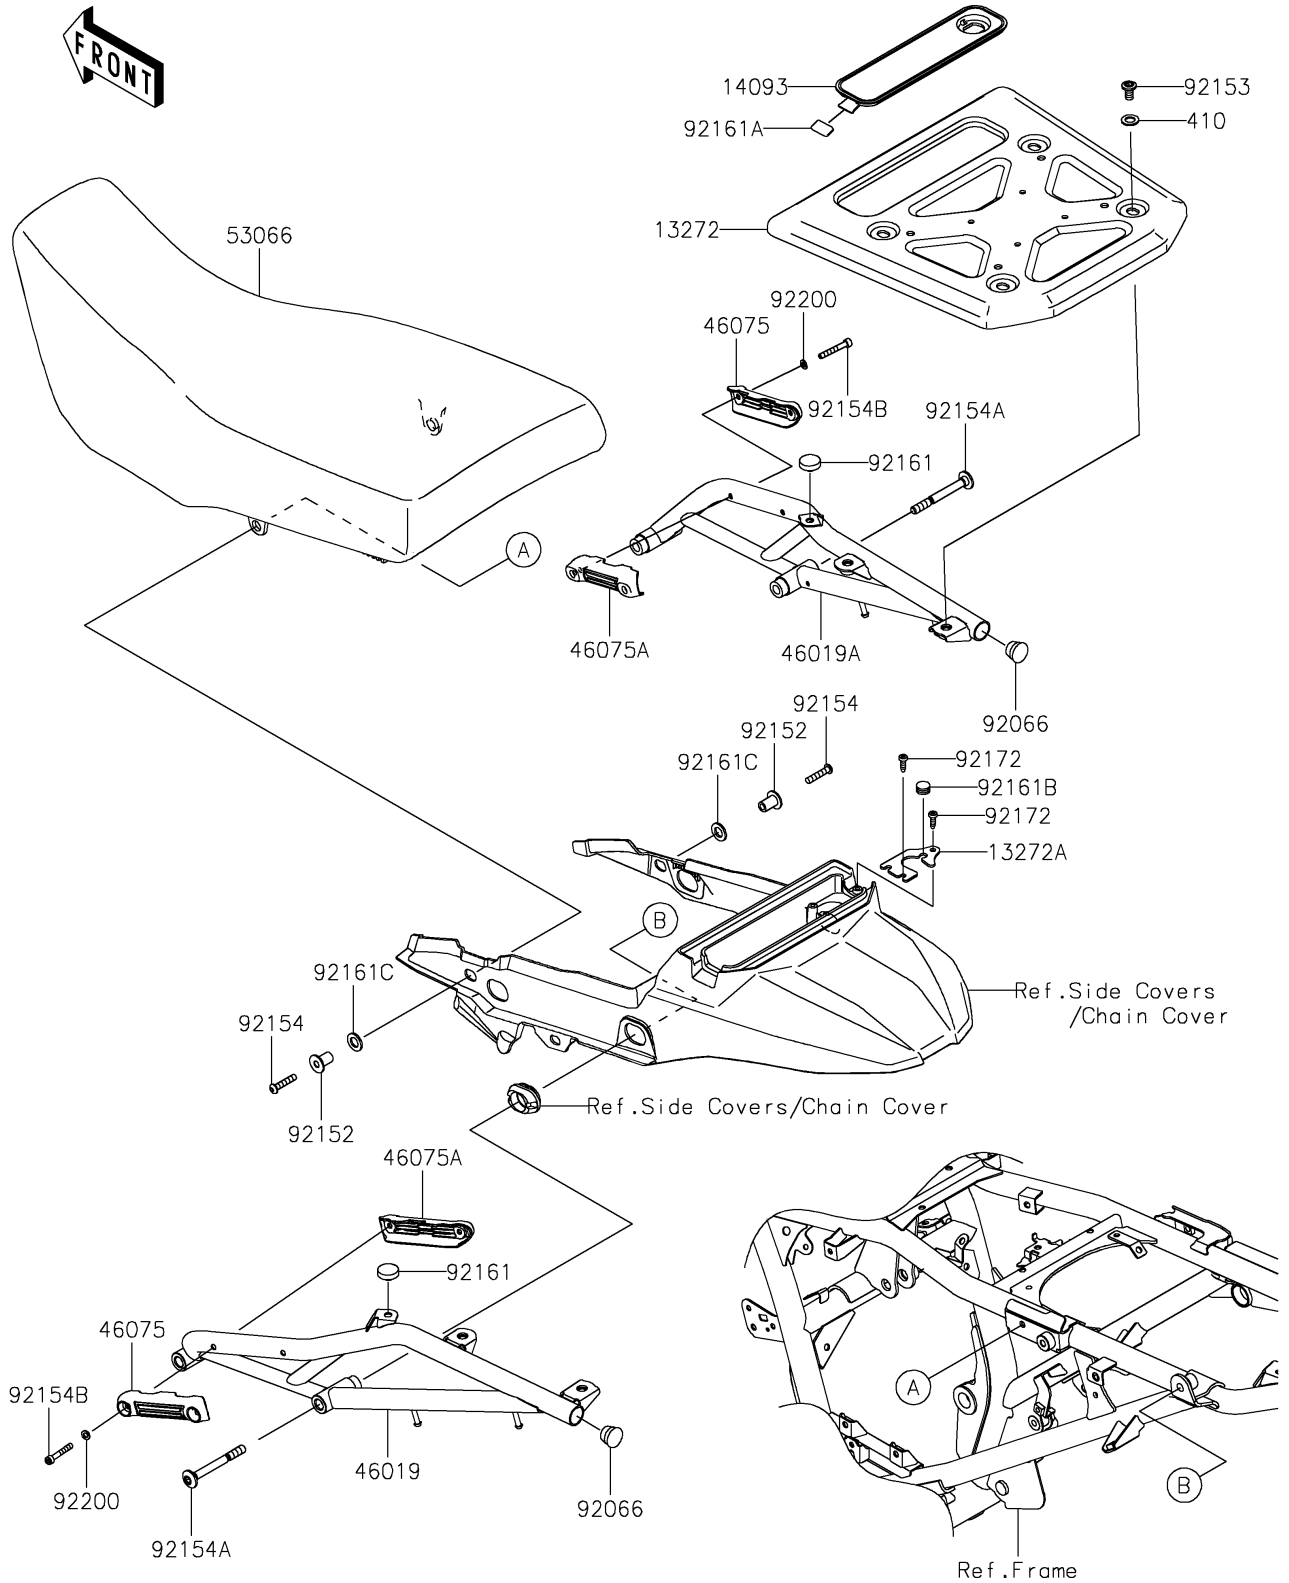

2025 KLR650 Adventure ABS PARTS DIAGRAM

Seat

F2510

2025 KLR650 Adventure ABS PARTS LIST

Seat

ITEM NAME	PART NUMBER	QUANTITY
PLATE,CARRIER (Ref # 13272)	13272-3763	1
PLATE (Ref # 13272A)	13272-3872	1
COVER,TOOL (Ref # 14093)	14093-1079	1
GRIP-ASSY,LH (Ref # 46019)	46019-0107	1
GRIP-ASSY,RH (Ref # 46019A)	46019-0108	1
GRIP,OUTSIDE (Ref # 46075)	46075-0659	2
GRIP,INSIDE (Ref # 46075A)	46075-0660	2
SEAT-ASSY,DUAL,BLACK+SIL (Ref # 53066)	53066-0703-64U	1
PLUG (Ref # 92066)	92066-1220	2
COLLAR (Ref # 92152)	92152-2823	2
BOLT,SOCKET,8X15 (Ref # 92153)	92153-1810	4
BOLT,SOCKET,6X30 (Ref # 92154)	92154-0206	2
BOLT,SOCKET,8X78 (Ref # 92154A)	92154-4346	4
BOLT,SOCKET,5X35 (Ref # 92154B)	92154-4350	4
DAMPER (Ref # 92161)	92161-0336	2
DAMPER,12X23 (Ref # 92161A)	92161-1367	1
DAMPER,8X14X8.9 (Ref # 92161B)	92161-1666	1
DAMPER (Ref # 92161C)	92161-2425	2
SCREW,TAPPING,5X16 (Ref # 92172)	92172-1425	3
WASHER,5.5X10X1.2 (Ref # 92200)	92200-2495	4
WASHER-PLAIN-SMALL,10MM (Ref # 410)	410AA1000	4