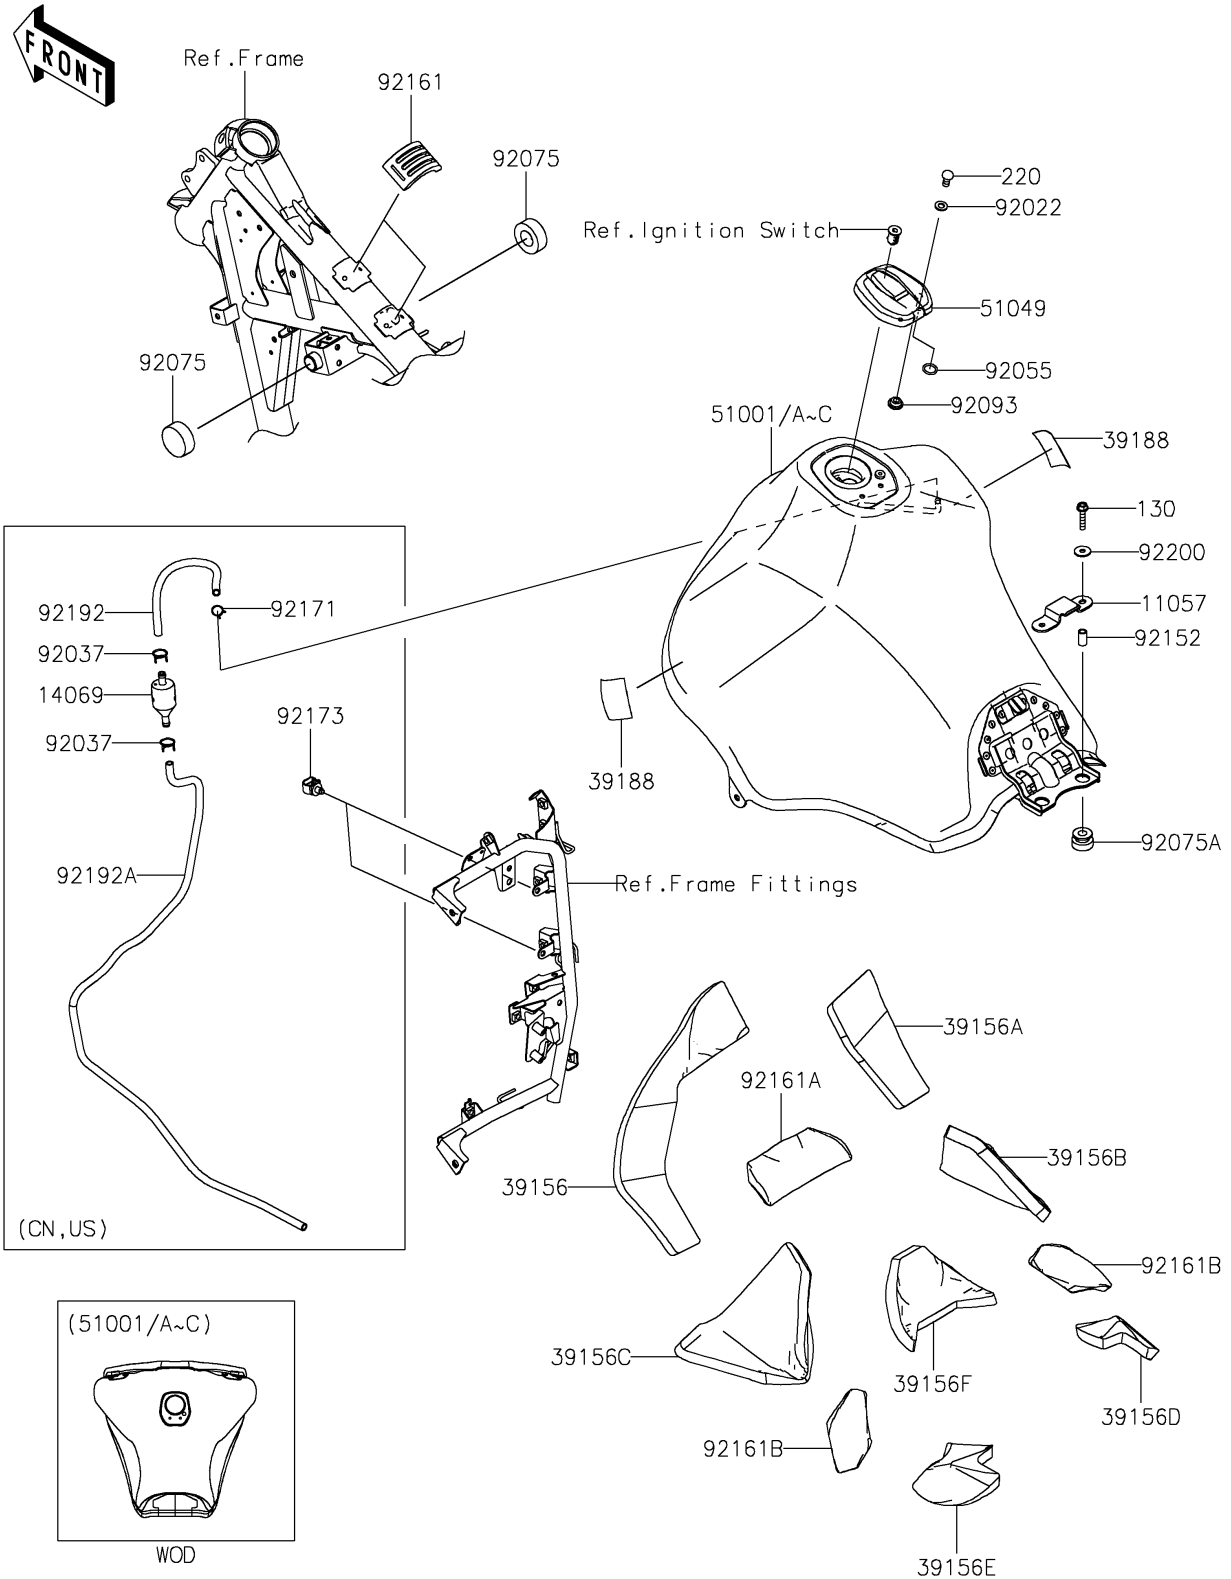

# 2025 KLR650 Adventure ABS PARTS DIAGRAM

Fuel Tank

F2410

## 2025 KLR650 Adventure ABS PARTS LIST

### Fuel Tank

ITEM NAME	PART NUMBER	QUANTITY
BRACKET,SEAT (Ref # 11057)	11057-4274	1
PAD,FR,LH (Ref # 39156)	39156-2664	1
PAD,FR,RH (Ref # 39156A)	39156-2665	1
PAD,MID,RH (Ref # 39156B)	39156-2701	1
PAD,MID,LH (Ref # 39156C)	39156-2702	1
PAD,RR,RH (Ref # 39156D)	39156-2703	1
PAD,RR,LH (Ref # 39156E)	39156-2704	1
PAD,CNT (Ref # 39156F)	39156-2705	1
TAPE,40X50 (Ref # 39188)	39188-0049	2
TANK-COMP-FUEL,M.M.T.BLUE (Ref # 51001A)	51001-0903-68M	1
TANK-COMP-FUEL,P.M.S.KHAKI (Ref # 51001C)	51001-0903-79F	1
CAP-TANK,FUEL (Ref # 51049)	51049-0760	1
WASHER,5.1X10X1.0 (Ref # 92022)	92022-1977	2
RING-O (Ref # 92055)	92055-1023	2
DAMPER,FUEL TANK (Ref # 92075)	92075-101	2
DAMPER (Ref # 92075A)	92075-1660	2
SEAL,FUEL TANK CAP (Ref # 92093)	92093-1030	1
COLLAR,6.8X10X18 (Ref # 92152)	92152-2726	2
DAMPER (Ref # 92161)	92161-2372	2
DAMPER,CNT (Ref # 92161A)	92161-2394	1
DAMPER,LH&RH (Ref # 92161B)	92161-2395	2
WASHER,6.5X20X1.6 (Ref # 92200)	92200-1962	2
BOLT-FLANGED,6X30 (Ref # 130)	130BB0630	2
SCREW-PAN-CROS,5X10 (Ref # 220)	220AA0510	2