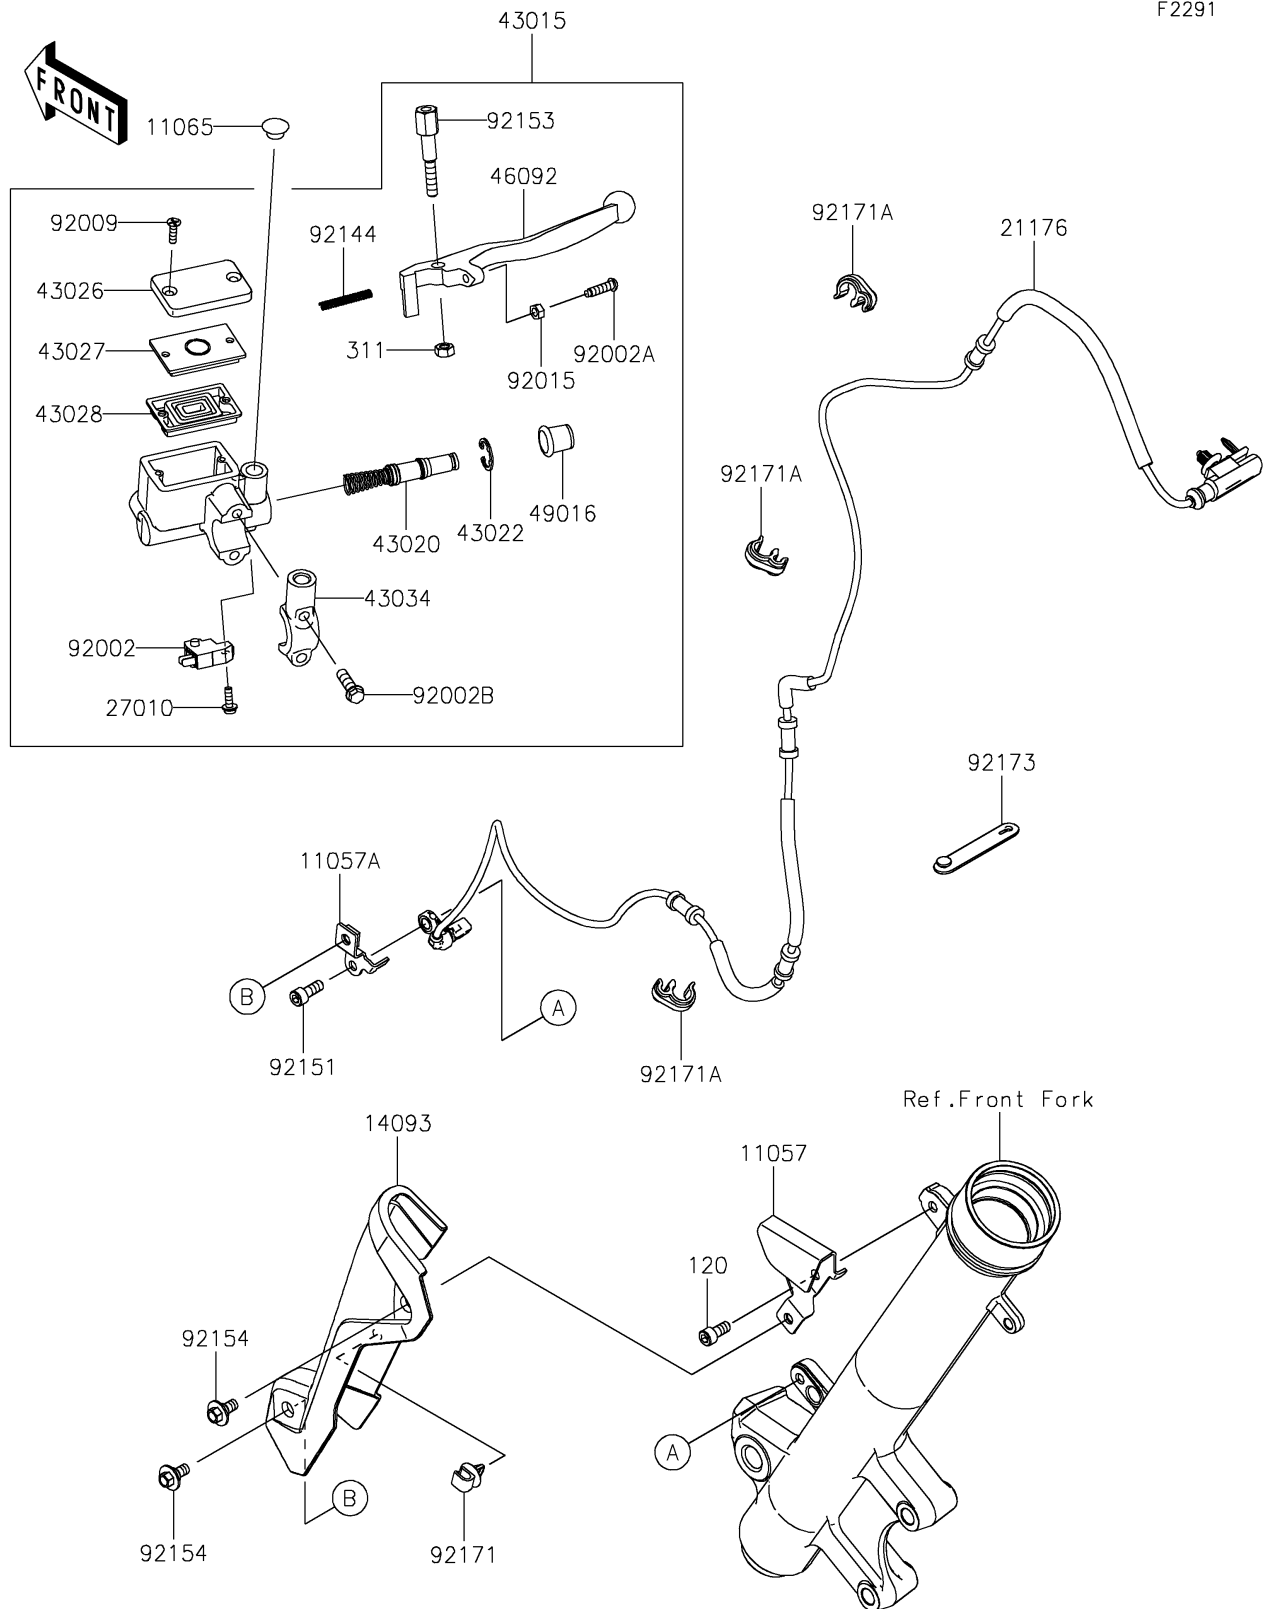

2024 KLR® 650 ADVENTURE ABS

PARTS DIAGRAM

Front Master Cylinder

F2291

2024 KLR[®] 650 ADVENTURE ABS

PARTS LIST

Front Master Cylinder

ITEM NAME	PART NUMBER	QUANTITY
BRACKET,ABS SENSOR COVER (Ref # 11057)	11057-4375	1
BRACKET,SPEED SENSOR (Ref # 11057A)	11057-4376	1
CAP,DUMMY (Ref # 11065)	11065-0921	1
COVER,ABS SENSOR (Ref # 14093)	14093-0863	1
SENSOR,SPEED,FR (Ref # 21176)	21176-0994	1
SWITCH,BRAKE (Ref # 27010)	27010-0762	1
CYLINDER-ASSY-MASTER,FR (Ref # 43015)	43015-0788	1
PISTON-COMP-BRAKE (Ref # 43020)	43020-1104	1
STOPPER-BRAKE,PISTON (Ref # 43022)	43022-1010	1
CAP-BRAKE (Ref # 43026)	43026-1082	1
PLATE-DIAPHRAGM (Ref # 43027)	43027-1057	1
DIAPHRAGM (Ref # 43028)	43028-1061	1
HOLDER-BRAKE (Ref # 43034)	43034-0145	1
LEVER-GRIP,FRONT BRAKE (Ref # 46092)	46092-1175	1
COVER-SEAL,MASTER CYLINDER (Ref # 49016)	49016-1044	1
BOLT,SCREW,4X12 (Ref # 92002)	92002-1323	1
BOLT,ADJUST (Ref # 92002A)	92002-1893	1
BOLT (Ref # 92002B)	92002-1894	2
SCREW,4MM (Ref # 92009)	92009-1458	2
NUT,ADJUST (Ref # 92015)	92015-1642	1
SPRING,RETURN (Ref # 92144)	92144-1103	1
BOLT (Ref # 92151)	92151-1166	1
BOLT,LEVER SET (Ref # 92153)	92153-0790	1
BOLT,FLANGED,6X9 (Ref # 92154)	92154-0546	2
CLAMP (Ref # 92171)	92171-0640	1
CLAMP,BRAKE HOSE (Ref # 92171A)	92171-1819	3
CLAMP (Ref # 92173)	92173-2199	1
BOLT-SOCKET,6X14 (Ref # 120)	120CA0614	1
NUT-HEX,6MM (Ref # 311)	311BB0600	1