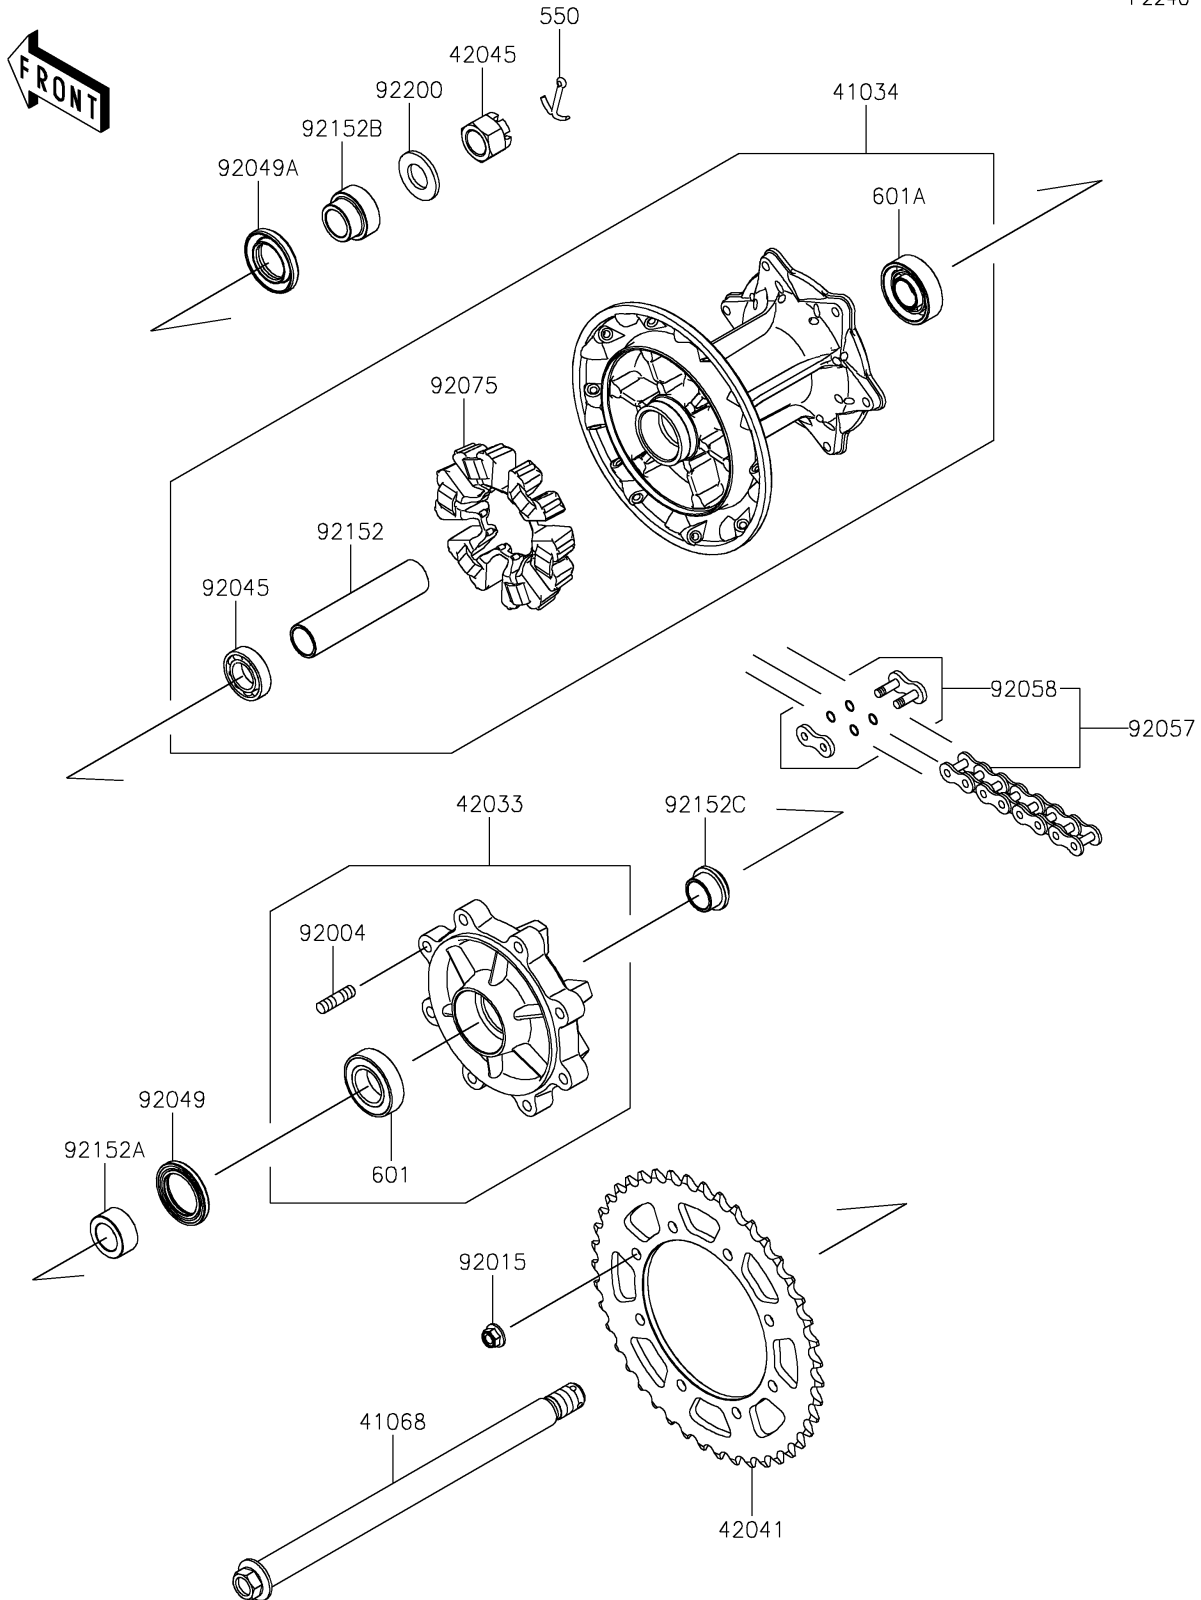

2025 KLR650 Adventure ABS PARTS DIAGRAM

Rear Hub

F2240

2025 KLR650 Adventure ABS PARTS LIST

Rear Hub

ITEM NAME	PART NUMBER	QUANTITY
DRUM-ASSY,RR (Ref # 41034)	41034-0609	1
AXLE,RR (Ref # 41068)	41068-0659	1
COUPLING-ASSY,REAR HUB (Ref # 42033)	42033-0596	1
SPROCKET-HUB,43T (Ref # 42041)	42041-0185	1
NUT,CASTLE,18MM (Ref # 42045)	42045-018	1
STUD,8X16 (Ref # 92004)	92004-1150	8
NUT,8MM (Ref # 92015)	92015-1432	8
BEARING-BALL,20X37X9 (Ref # 92045)	92045-0942	1
SEAL-OIL,32X47X5 (Ref # 92049)	92049-0795	1
SEAL-OIL,27X47X7 (Ref # 92049A)	92049-0802	1
CHAIN,DRIVE,520VEX110L (Ref # 92057)	92057-0806	1
JOINT-CHAIN (Ref # 92058)	92058-0044	1
DAMPER,SHOCK,RR HUB (Ref # 92075)	92075-1068	1
COLLAR,20.2X28X110.5 (Ref # 92152)	92152-2735	1
COLLAR,LH (Ref # 92152A)	92152-2736	1
COLLAR,RH (Ref # 92152B)	92152-2737	1
COLLAR,COUPLING (Ref # 92152C)	92152-2738	1
WASHER,19X36X3.2 (Ref # 92200)	92200-0296	1
PIN-COTTER,4.0X35 (Ref # 550)	550AA4035	1
BEARING-BALL,#6005UU (Ref # 601)	601B6005UU	1
BEARING-BALL,#6204UG (Ref # 601A)	601B6204UG	1