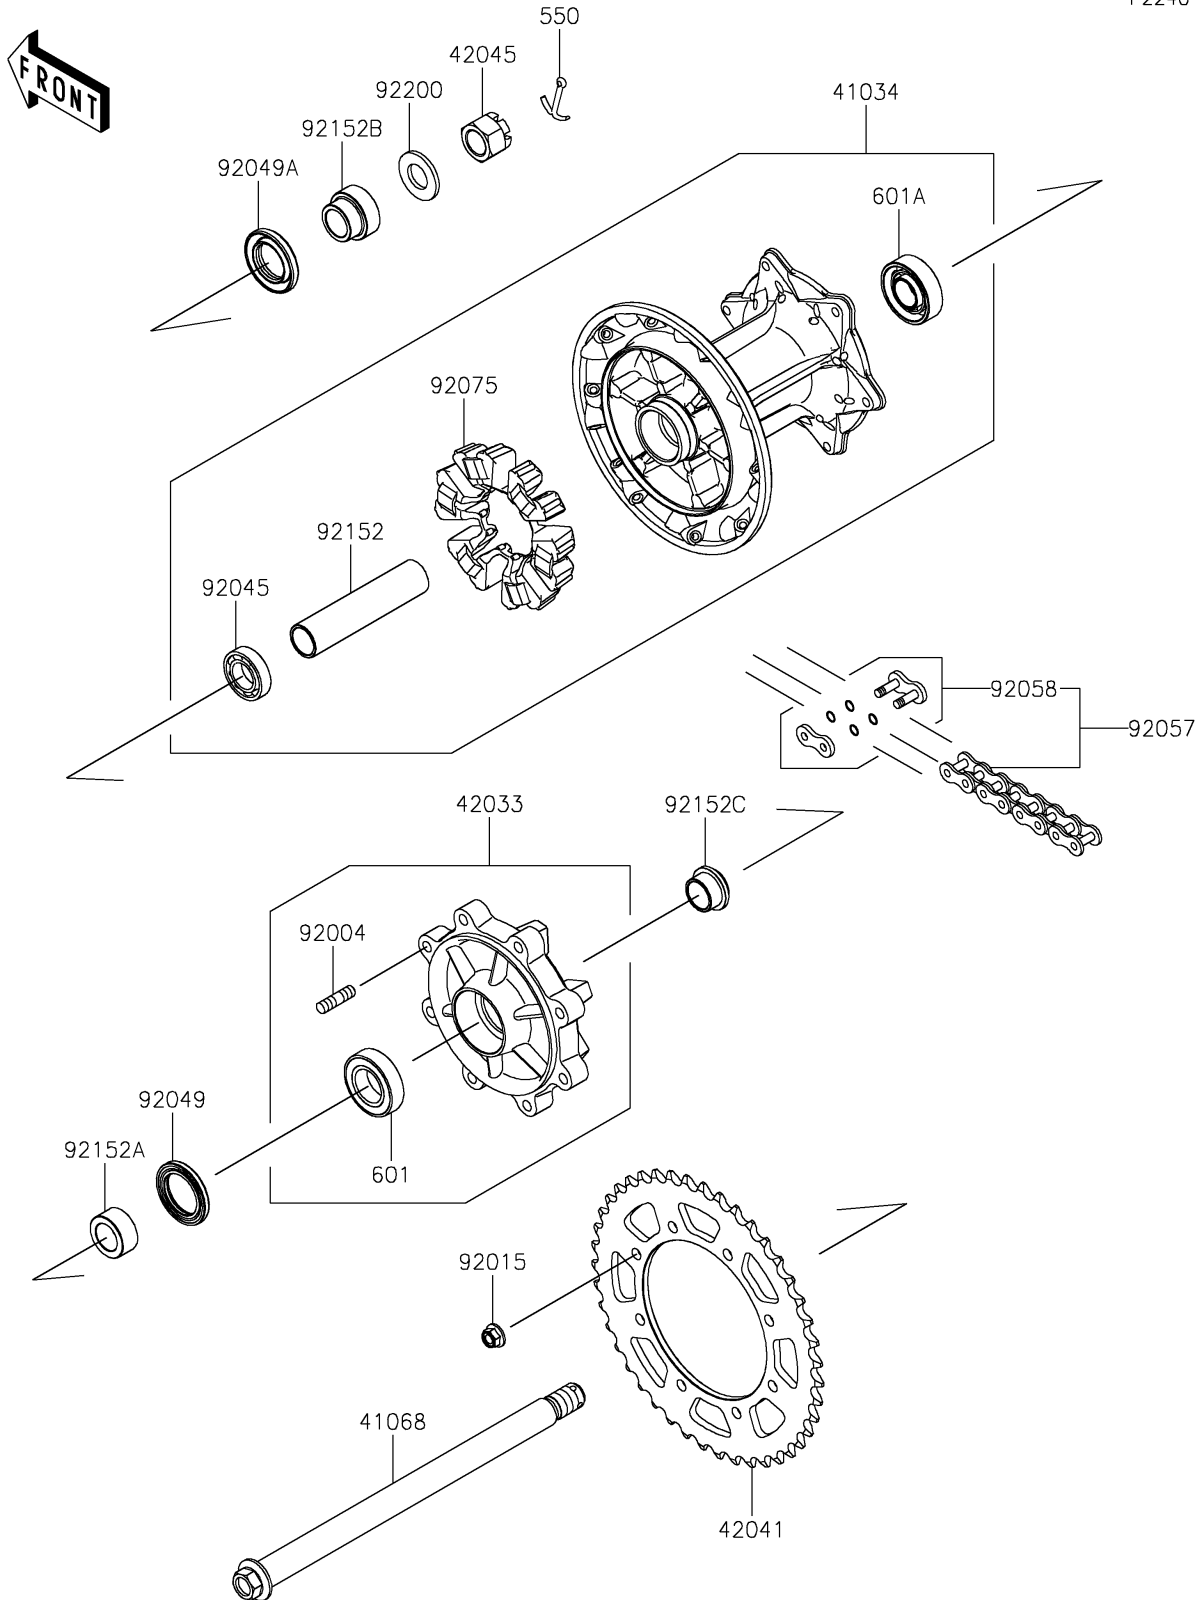

2023 KLR® 650 ADVENTURE PARTS DIAGRAM

Rear Hub

F2240

2023 KLR® 650 ADVENTURE PARTS LIST

Rear Hub

ITEM NAME	PART NUMBER	QUANTITY
DRUM-ASSY,RR (Ref # 41034)	41034-0609	1
AXLE,RR (Ref # 41068)	41068-0659	1
COUPLING-ASSY,REAR HUB (Ref # 42033)	42033-0596	1
SPROCKET-HUB,43T (Ref # 42041)	42041-0185	1
NUT,CASTLE,18MM (Ref # 42045)	42045-018	1
STUD,8X16 (Ref # 92004)	92004-1150	8
NUT,8MM (Ref # 92015)	92015-1432	8
BEARING-BALL,20X37X9 (Ref # 92045)	92045-0942	1
SEAL-OIL,32X47X5 (Ref # 92049)	92049-0795	1
SEAL-OIL,27X47X7 (Ref # 92049A)	92049-0802	1
CHAIN,DRIVE,520VEX110L (Ref # 92057)	92057-0806	1
JOINT-CHAIN (Ref # 92058)	92058-0044	1
DAMPER,SHOCK,RR HUB (Ref # 92075)	92075-1068	1
COLLAR,20.2X28X110.5 (Ref # 92152)	92152-2735	1
COLLAR,LH (Ref # 92152A)	92152-2736	1
COLLAR,RH (Ref # 92152B)	92152-2737	1
COLLAR,COUPLING (Ref # 92152C)	92152-2738	1
WASHER,19X36X3.2 (Ref # 92200)	92200-0296	1
PIN-COTTER,4.0X35 (Ref # 550)	550AA4035	1
BEARING-BALL,#6005UU (Ref # 601)	601B6005UU	1
BEARING-BALL,#6204UG (Ref # 601A)	601B6204UG	1