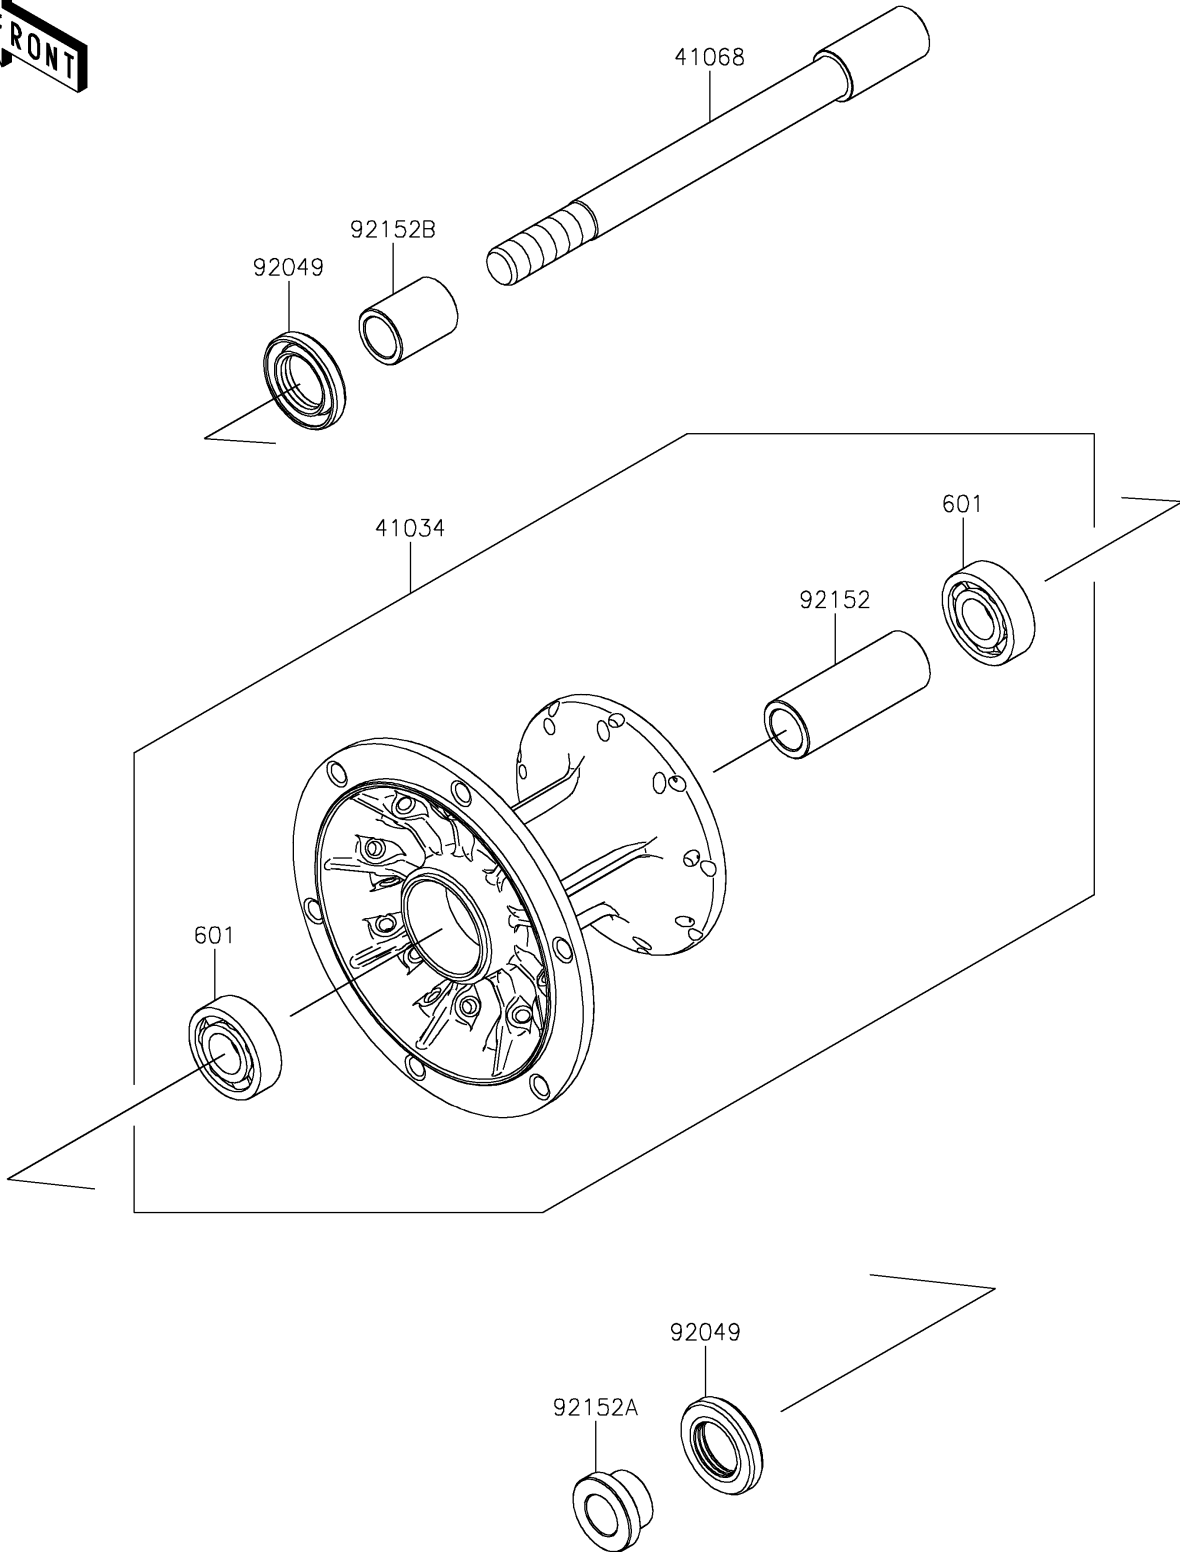

2025 KLR650 Adventure ABS PARTS DIAGRAM

Front Hub

F2230

2025 KLR650 Adventure ABS PARTS LIST

Front Hub

ITEM NAME	PART NUMBER	QUANTITY
DRUM-ASSY,FR (Ref # 41034)	41034-0608	1
AXLE,FR (Ref # 41068)	41068-0658	1
SEAL-OIL,23X40X7 (Ref # 92049)	92049-0801	2
COLLAR,17.2X25X67.5 (Ref # 92152)	92152-2732	1
COLLAR,LH (Ref # 92152A)	92152-2733	1
COLLAR,RH (Ref # 92152B)	92152-2734	1
BEARING-BALL,#6203UG (Ref # 601)	601B6203UG	2