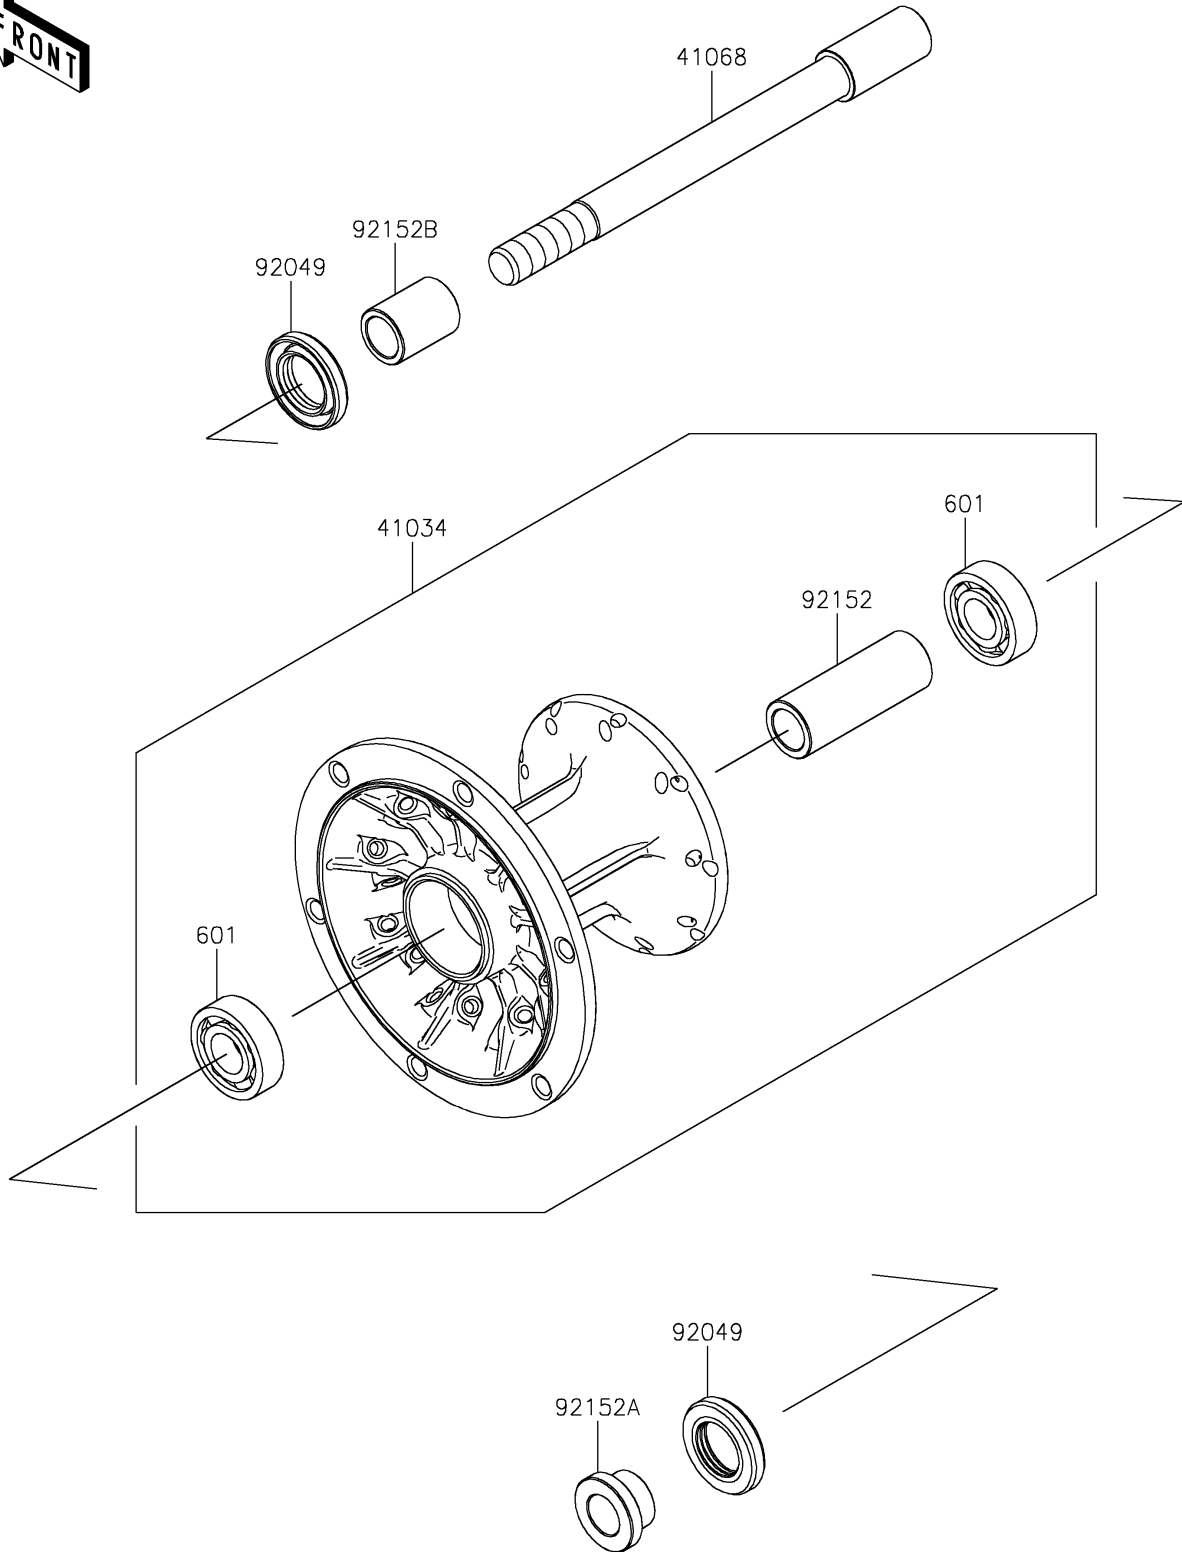

# 2023 KLR® 650 ADVENTURE PARTS DIAGRAM

Front Hub

F2230

## 2023 KLR® 650 ADVENTURE PARTS LIST

### Front Hub

ITEM NAME	PART NUMBER	QUANTITY
DRUM-ASSY,FR (Ref # 41034)	41034-0608	1
AXLE,FR (Ref # 41068)	41068-0658	1
SEAL-OIL,23X40X7 (Ref # 92049)	92049-0801	2
COLLAR,17.2X25X67.5 (Ref # 92152)	92152-2732	1
COLLAR,LH (Ref # 92152A)	92152-2733	1
COLLAR,RH (Ref # 92152B)	92152-2734	1
BEARING-BALL,#6203UG (Ref # 601)	601B6203UG	2