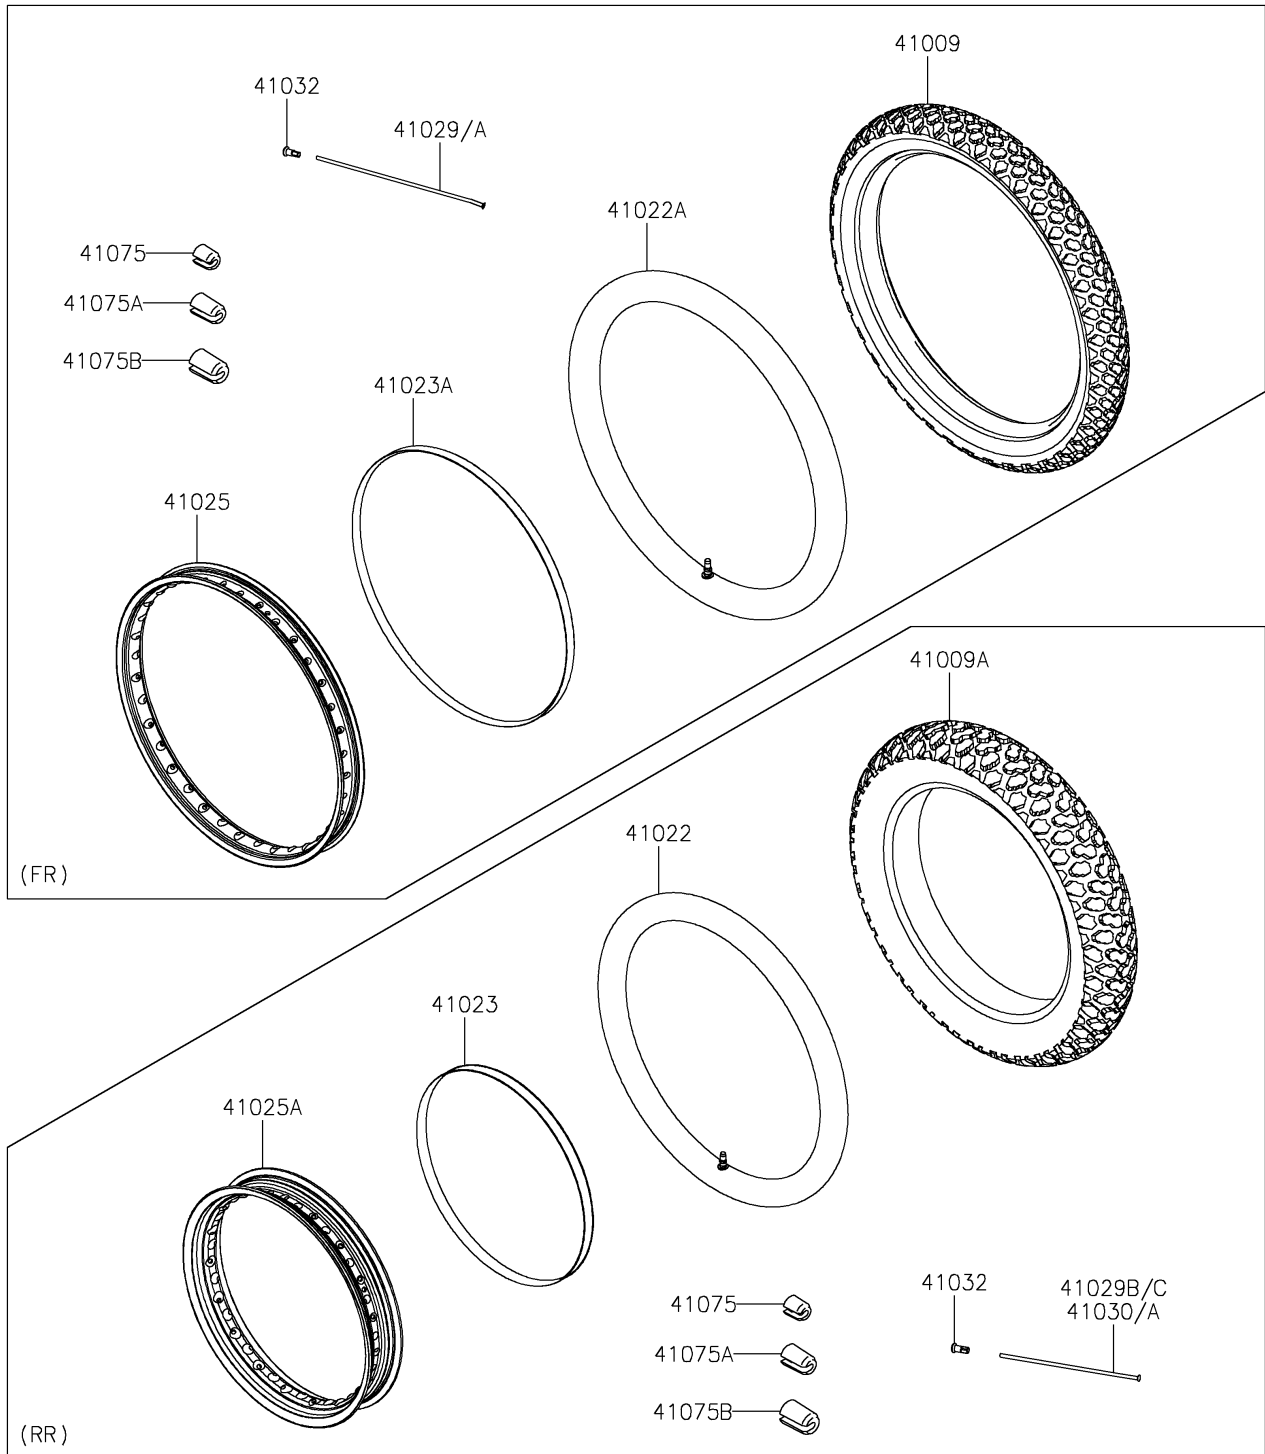

2025 KLR650 Adventure ABS PARTS DIAGRAM

Wheels/Tires

F2210

2025 KLR650 Adventure ABS PARTS LIST

Wheels/Tires

ITEM NAME	PART NUMBER	QUANTITY
TIRE,FR,90/90-21 54S,K750(D) (Ref # 41009)	41009-0001	1
TIRE,RR,130/80-17 65S,K750(D) (Ref # 41009A)	41009-0002	1
TUBE-TIRE,130/80-17(D) (Ref # 41022)	41022-0003	1
TUBE-TIRE,3.00-21(D),SNI (Ref # 41022A)	41022-0095	1
BAND-RIM,17XWM/MT2.15-2.50(D) (Ref # 41023)	41023-0001	1
BAND-RIM,21XWM1.60-1.85(D) (Ref # 41023A)	41023-1144	1
RIM,FR,1.60X21,BLACK (Ref # 41025)	41025-0033-WC	1
RIM,RR,2.50X17 (Ref # 41025A)	41025-0419	1
SPOKE-INNER,FR,LH,4X236 (Ref # 41029)	41029-0065	18
SPOKE-INNER,FR,RH,4X239 (Ref # 41029A)	41029-0066	18
SPOKE-INNER,RR,LH,4X157 (Ref # 41029B)	41029-0117	9
SPOKE-INNER,RR,RH,4X181 (Ref # 41029C)	41029-0118	9
SPOKE-OUTER,RR,LH,4X157 (Ref # 41030)	41030-0033	9
SPOKE-OUTER,RR,RH,4X178.5 (Ref # 41030A)	41030-0034	9
NIPPLE-SPOKE (Ref # 41032)	41032-0013	72
BALANCER-WHEEL,10G (Ref # 41075)	41075-0011	AR
BALANCER-WHEEL,20G (Ref # 41075A)	41075-0012	AR
BALANCER-WHEEL,30G (Ref # 41075B)	41075-0013	AR