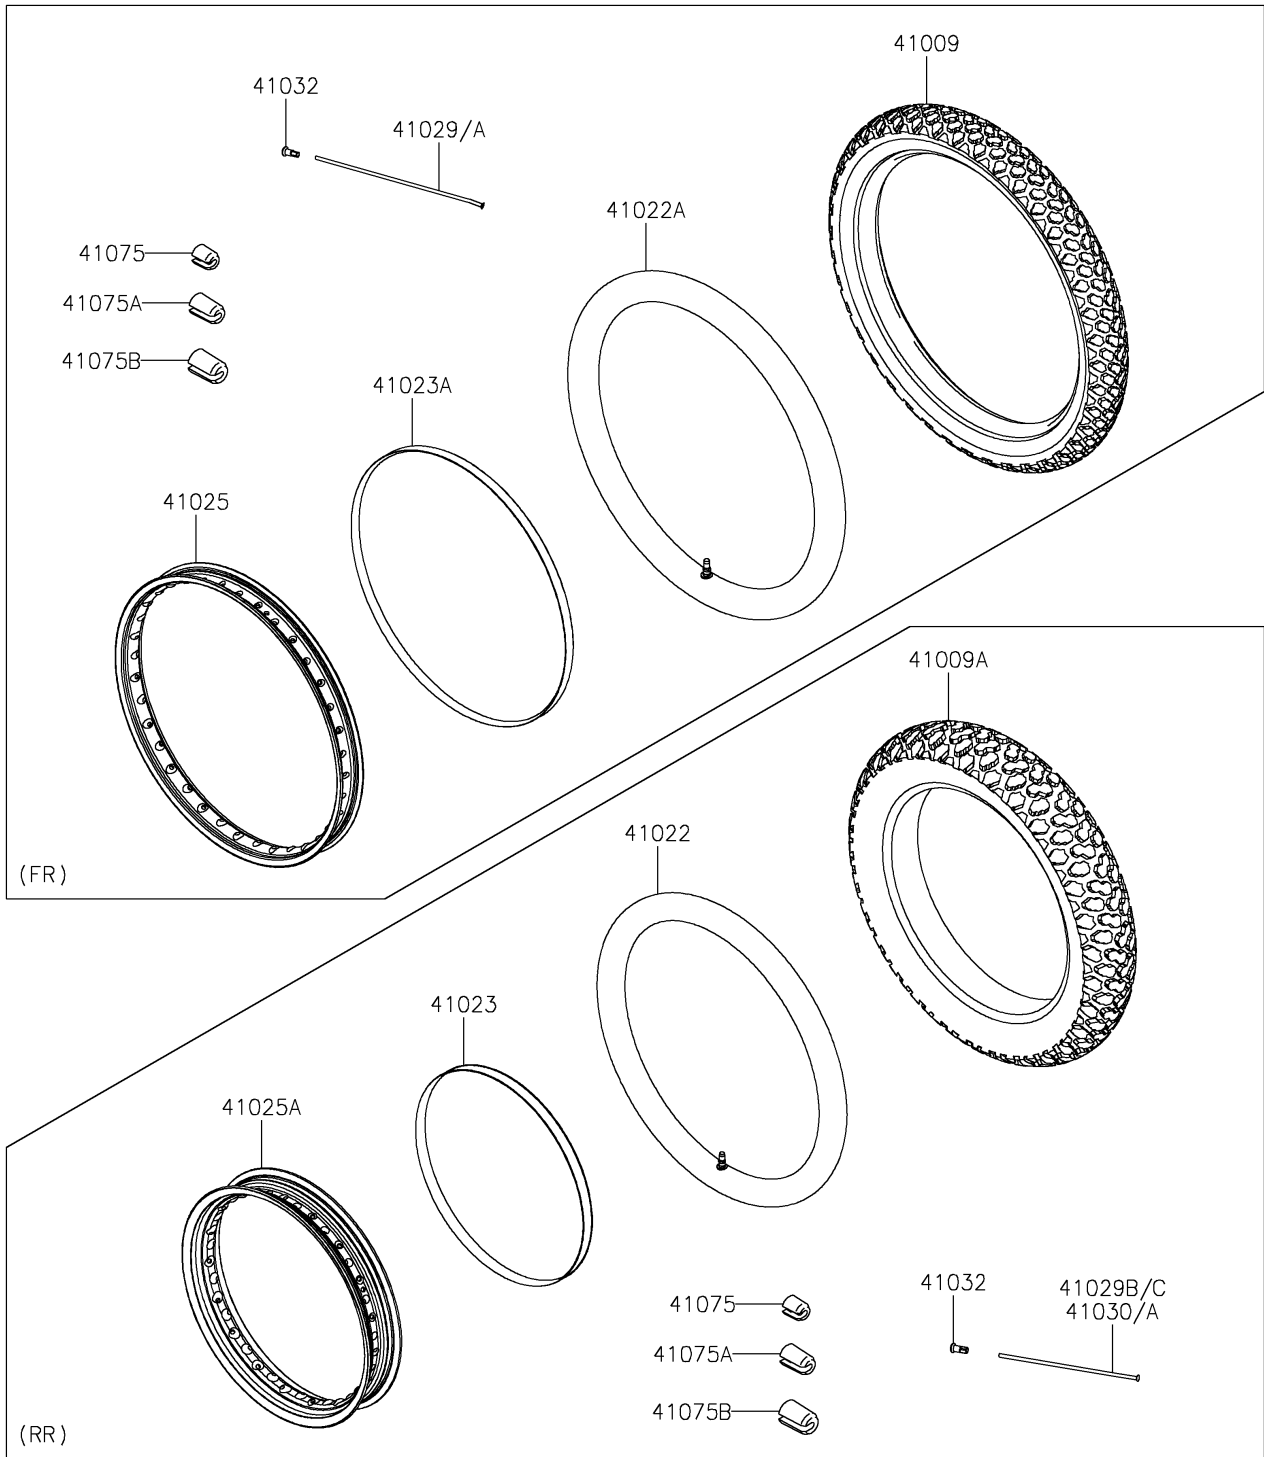

2025 KLR650 Adventure ABS PARTS DIAGRAM

Wheels/Tires

F2210

2025 KLR650 Adventure ABS PARTS LIST

Wheels/Tires

ITEM NAME	PART NUMBER	QUANTITY
TIRE,FR,90/90-21 54S,K750(D) (Ref # 41009)	41009-0001	1
TIRE,RR,130/80-17 65S,K750(D) (Ref # 41009A)	41009-0002	1
TUBE-TIRE,130/80-17(D) (Ref # 41022)	41022-0003	1
TUBE-TIRE,3.00-21(D),SNI (Ref # 41022A)	41022-0095	1
BAND-RIM,17XWM/MT2.15-2.50(D) (Ref # 41023)	41023-0001	1
BAND-RIM,21XWM1.60-1.85(D) (Ref # 41023A)	41023-1144	1
RIM,FR,1.60X21,BLACK (Ref # 41025)	41025-0033-WC	1
RIM,RR,2.50X17 (Ref # 41025A)	41025-0419	1
SPOKE-INNER,FR,LH,4X236 (Ref # 41029)	41029-0065	18
SPOKE-INNER,FR,RH,4X239 (Ref # 41029A)	41029-0066	18
SPOKE-INNER,RR,LH,4X157 (Ref # 41029B)	41029-0117	9
SPOKE-INNER,RR,RH,4X181 (Ref # 41029C)	41029-0118	9
SPOKE-OUTER,RR,LH,4X157 (Ref # 41030)	41030-0033	9
SPOKE-OUTER,RR,RH,4X178.5 (Ref # 41030A)	41030-0034	9
NIPPLE-SPOKE (Ref # 41032)	41032-0013	72
BALANCER-WHEEL,10G (Ref # 41075)	41075-0011	AR
BALANCER-WHEEL,20G (Ref # 41075A)	41075-0012	AR
BALANCER-WHEEL,30G (Ref # 41075B)	41075-0013	AR