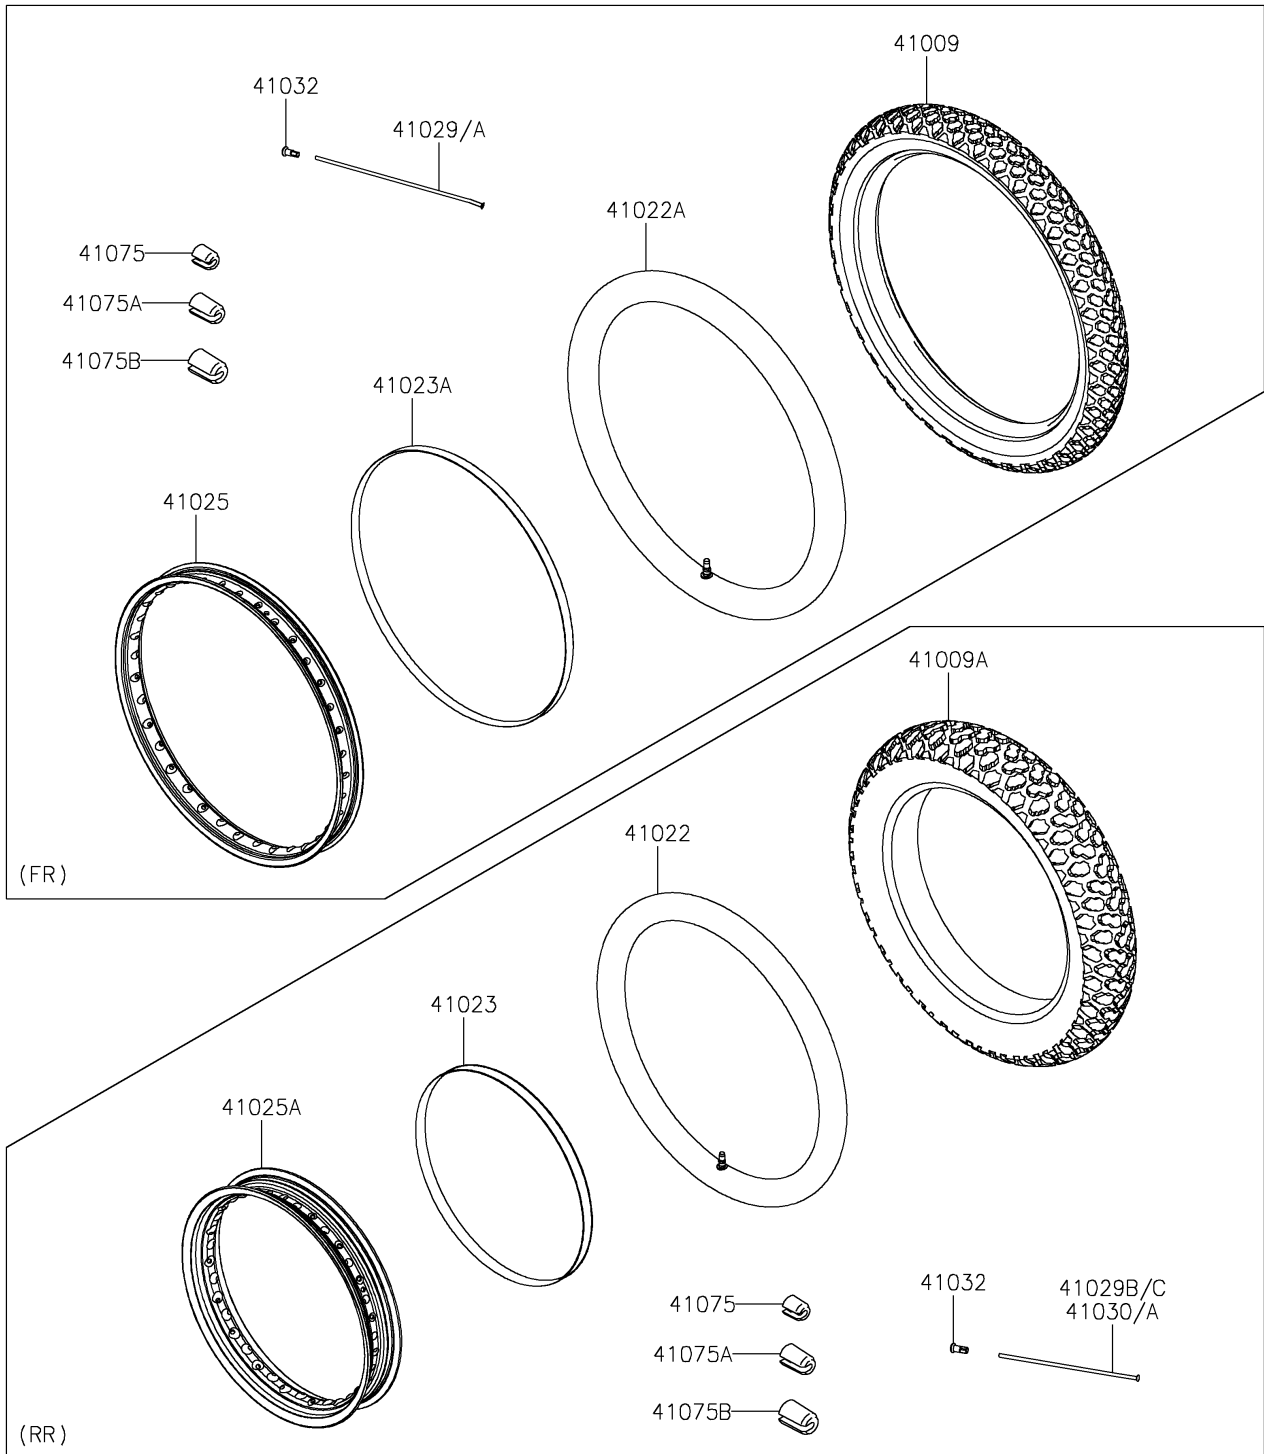

2023 KLR® 650 ADVENTURE PARTS DIAGRAM

Wheels/Tires

F2210

2023 KLR® 650 ADVENTURE PARTS LIST

Wheels/Tires

ITEM NAME	PART NUMBER	QUANTITY
TIRE,FR,90/90-21 54S,K750(D) (Ref # 41009)	41009-0001	1
TIRE,RR,130/80-17 65S,K750(D) (Ref # 41009A)	41009-0002	1
TUBE-TIRE,130/80-17(D) (Ref # 41022)	41022-0003	1
TUBE-TIRE,3.00-21(D),SNI (Ref # 41022A)	41022-0095	1
BAND-RIM,17XWM/MT2.15-2.50(D) (Ref # 41023)	41023-0001	1
BAND-RIM,21XWM1.60-1.85(D) (Ref # 41023A)	41023-1144	1
RIM,FR,1.60X21,BLACK (Ref # 41025)	41025-0033-WC	1
RIM,RR,2.50X17 (Ref # 41025A)	41025-0419	1
SPOKE-INNER,FR,LH,4X236 (Ref # 41029)	41029-0065	18
SPOKE-INNER,FR,RH,4X239 (Ref # 41029A)	41029-0066	18
SPOKE-INNER,RR,LH,4X157 (Ref # 41029B)	41029-0117	9
SPOKE-INNER,RR,RH,4X181 (Ref # 41029C)	41029-0118	9
SPOKE-OUTER,RR,LH,4X157 (Ref # 41030)	41030-0033	9
SPOKE-OUTER,RR,RH,4X178.5 (Ref # 41030A)	41030-0034	9
NIPPLE-SPOKE (Ref # 41032)	41032-0013	72
BALANCER-WHEEL,10G (Ref # 41075)	41075-0011	AR
BALANCER-WHEEL,20G (Ref # 41075A)	41075-0012	AR
BALANCER-WHEEL,30G (Ref # 41075B)	41075-0013	AR