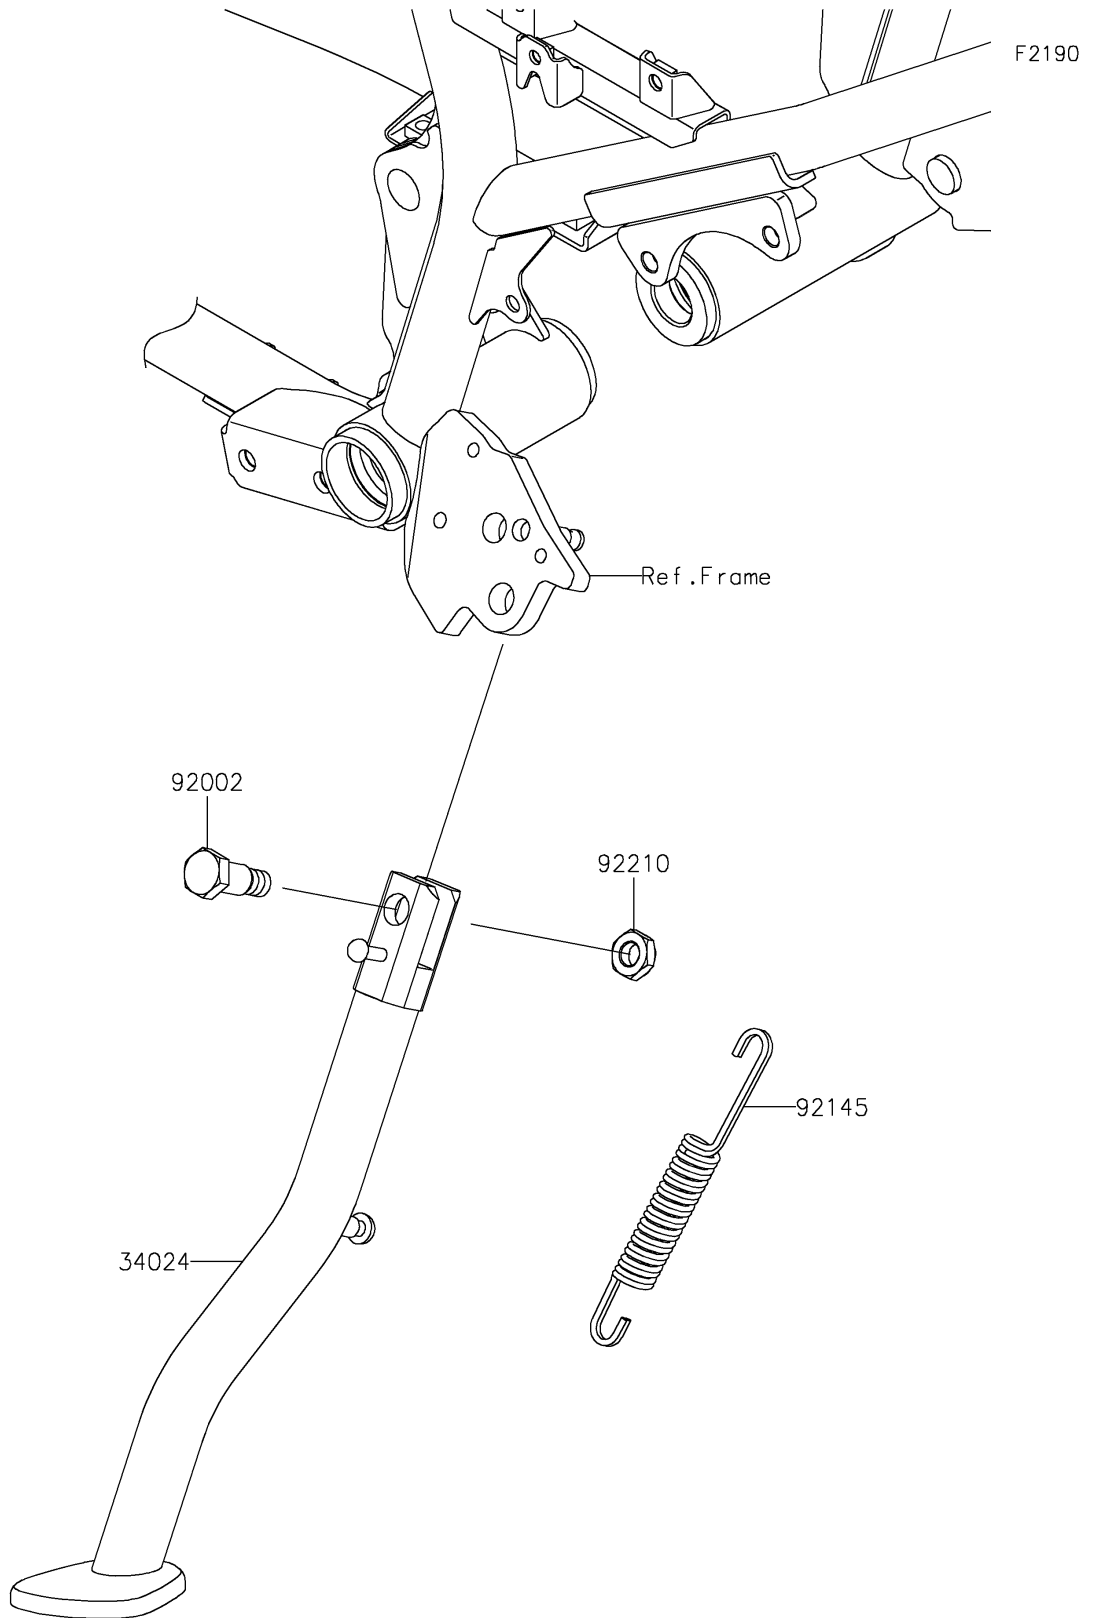

2025 KLR650 Adventure ABS PARTS DIAGRAM

Stand(s)

2025 KLR650 Adventure ABS PARTS LIST

Stand(s)

ITEM NAME	PART NUMBER	QUANTITY
STAND-SIDE,F.S.BLACK (Ref # 34024)	34024-0171-18R	1
BOLT,SIDE STAND (Ref # 92002)	92002-1813	1
SPRING,SIDE STAND (Ref # 92145)	92145-0085	1
NUT,LOCK,10MM (Ref # 92210)	92210-1184	1