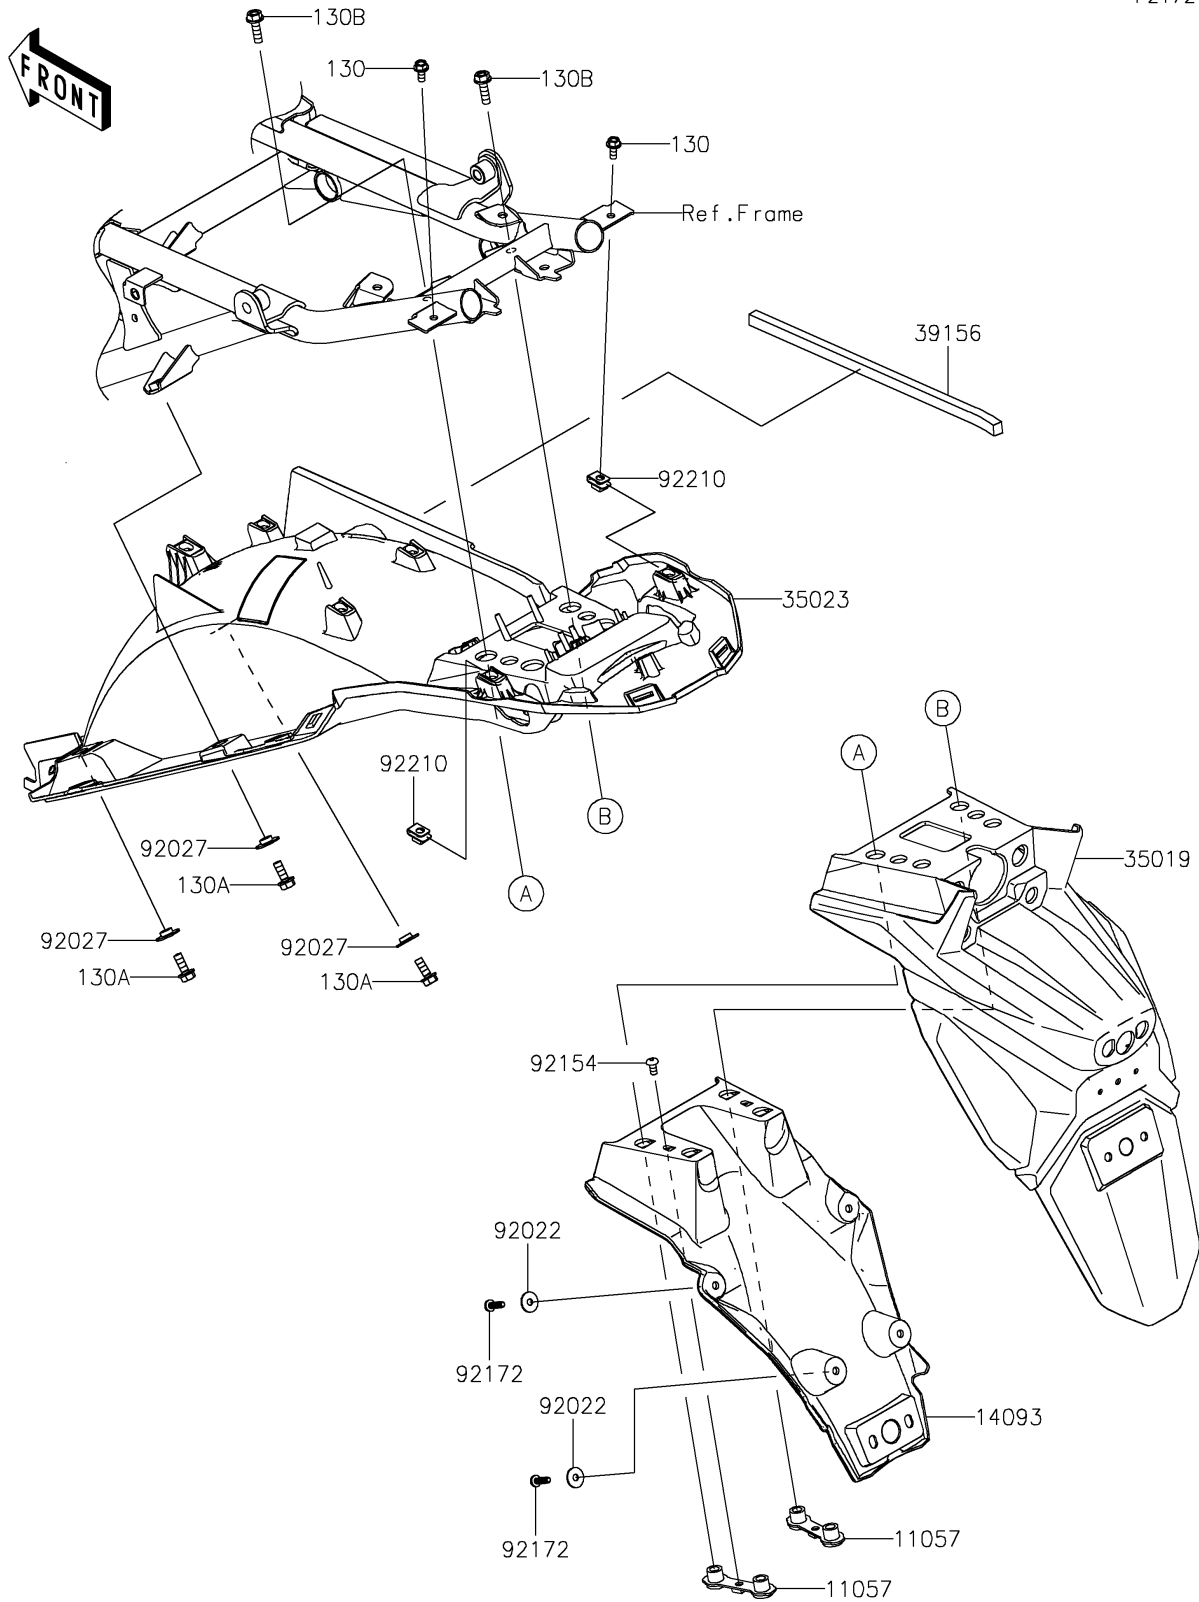

2025 KLR650 Adventure ABS PARTS DIAGRAM

Rear Fender(s)

F2172

2025 KLR650 Adventure ABS PARTS LIST

Rear Fender(s)

ITEM NAME	PART NUMBER	QUANTITY
BRACKET (Ref # 11057)	11057-0556	2
COVER,FLAP (Ref # 14093)	14093-1086	1
FLAP (Ref # 35019)	35019-0683	1
FENDER-REAR (Ref # 35023)	35023-0479	1
PAD,10X8X280 (Ref # 39156)	39156-2662	1
WASHER,5.2X16X1.2 (Ref # 92022)	92022-263	4
COLLAR (Ref # 92027)	92027-1794	3
BOLT,SOCKET,5X10 (Ref # 92154)	92154-1547	2
SCREW,TAPPING,5X16 (Ref # 92172)	92172-0790	4
NUT,PLATE,5MM (Ref # 92210)	92210-0935	2
BOLT-FLANGED,5X12 (Ref # 130)	130BA0512	2
BOLT-FLANGED,6X16 (Ref # 130A)	130BA0616	3
BOLT-FLANGED,6X20 (Ref # 130B)	130BA0620	4