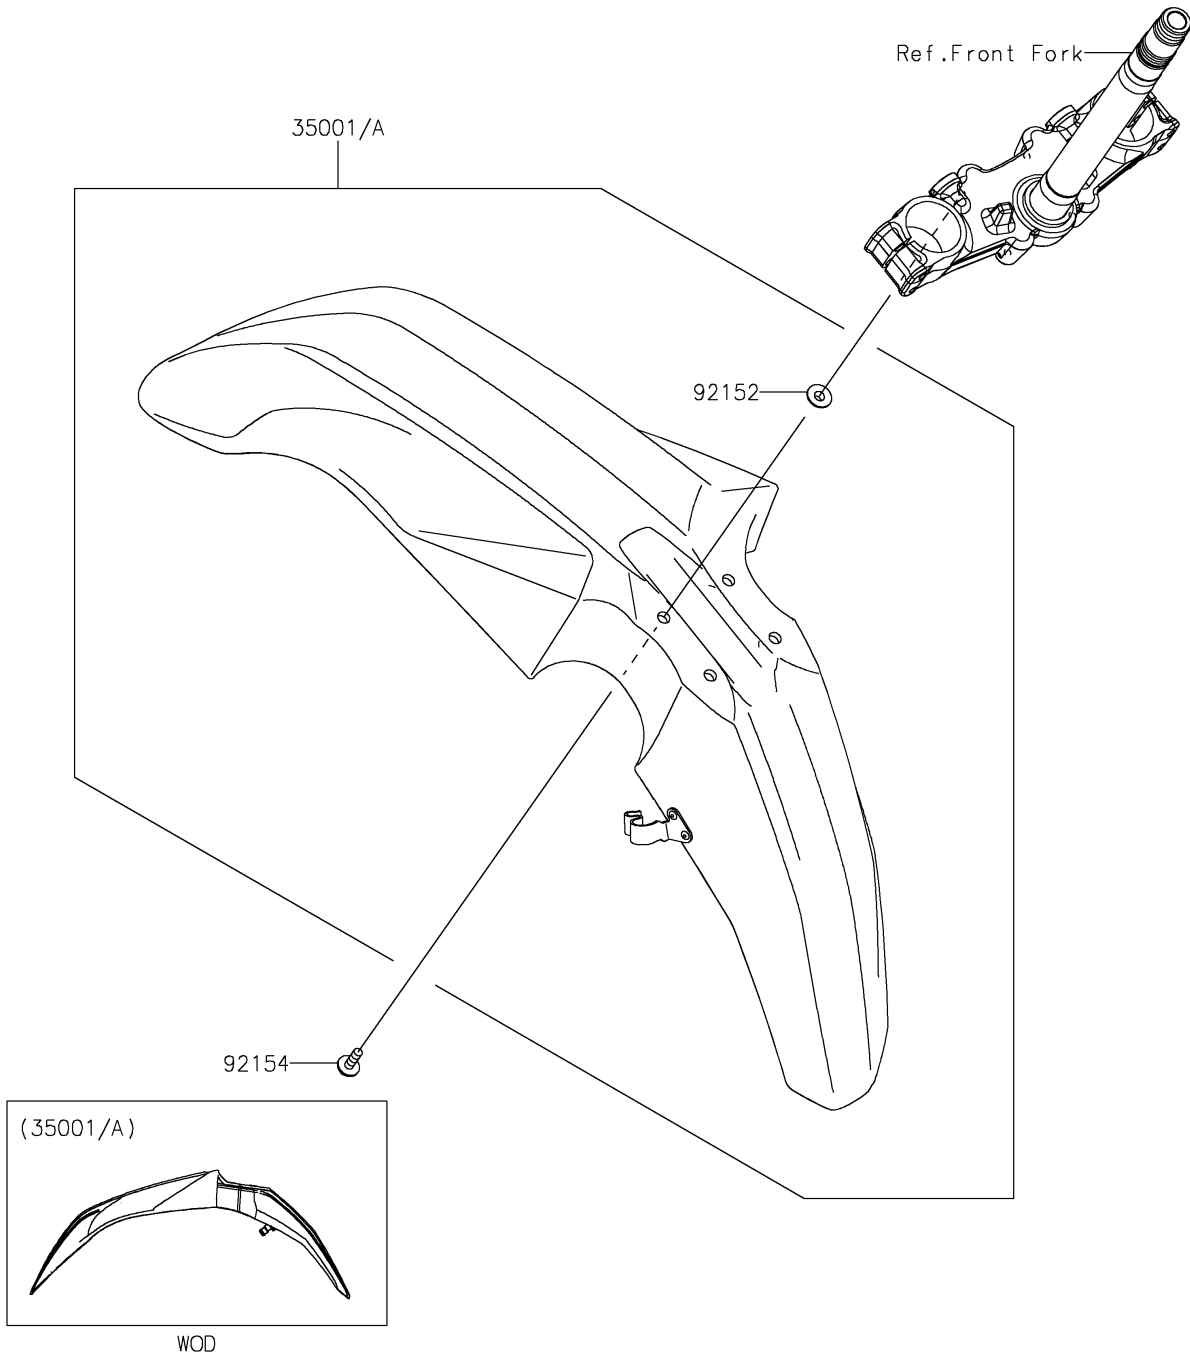

2025 KLR650 Adventure ABS PARTS DIAGRAM

Front Fender(s)

F2171

2025 KLR650 Adventure ABS PARTS LIST

Front Fender(s)

ITEM NAME	PART NUMBER	QUANTITY
FENDER-ASSY-FRONT,EBONY (Ref # 35001A)	35001-0083-6C	1
COLLAR (Ref # 92152)	92152-0427	4
BOLT,FLANGED,6X20 (Ref # 92154)	92154-0392	4