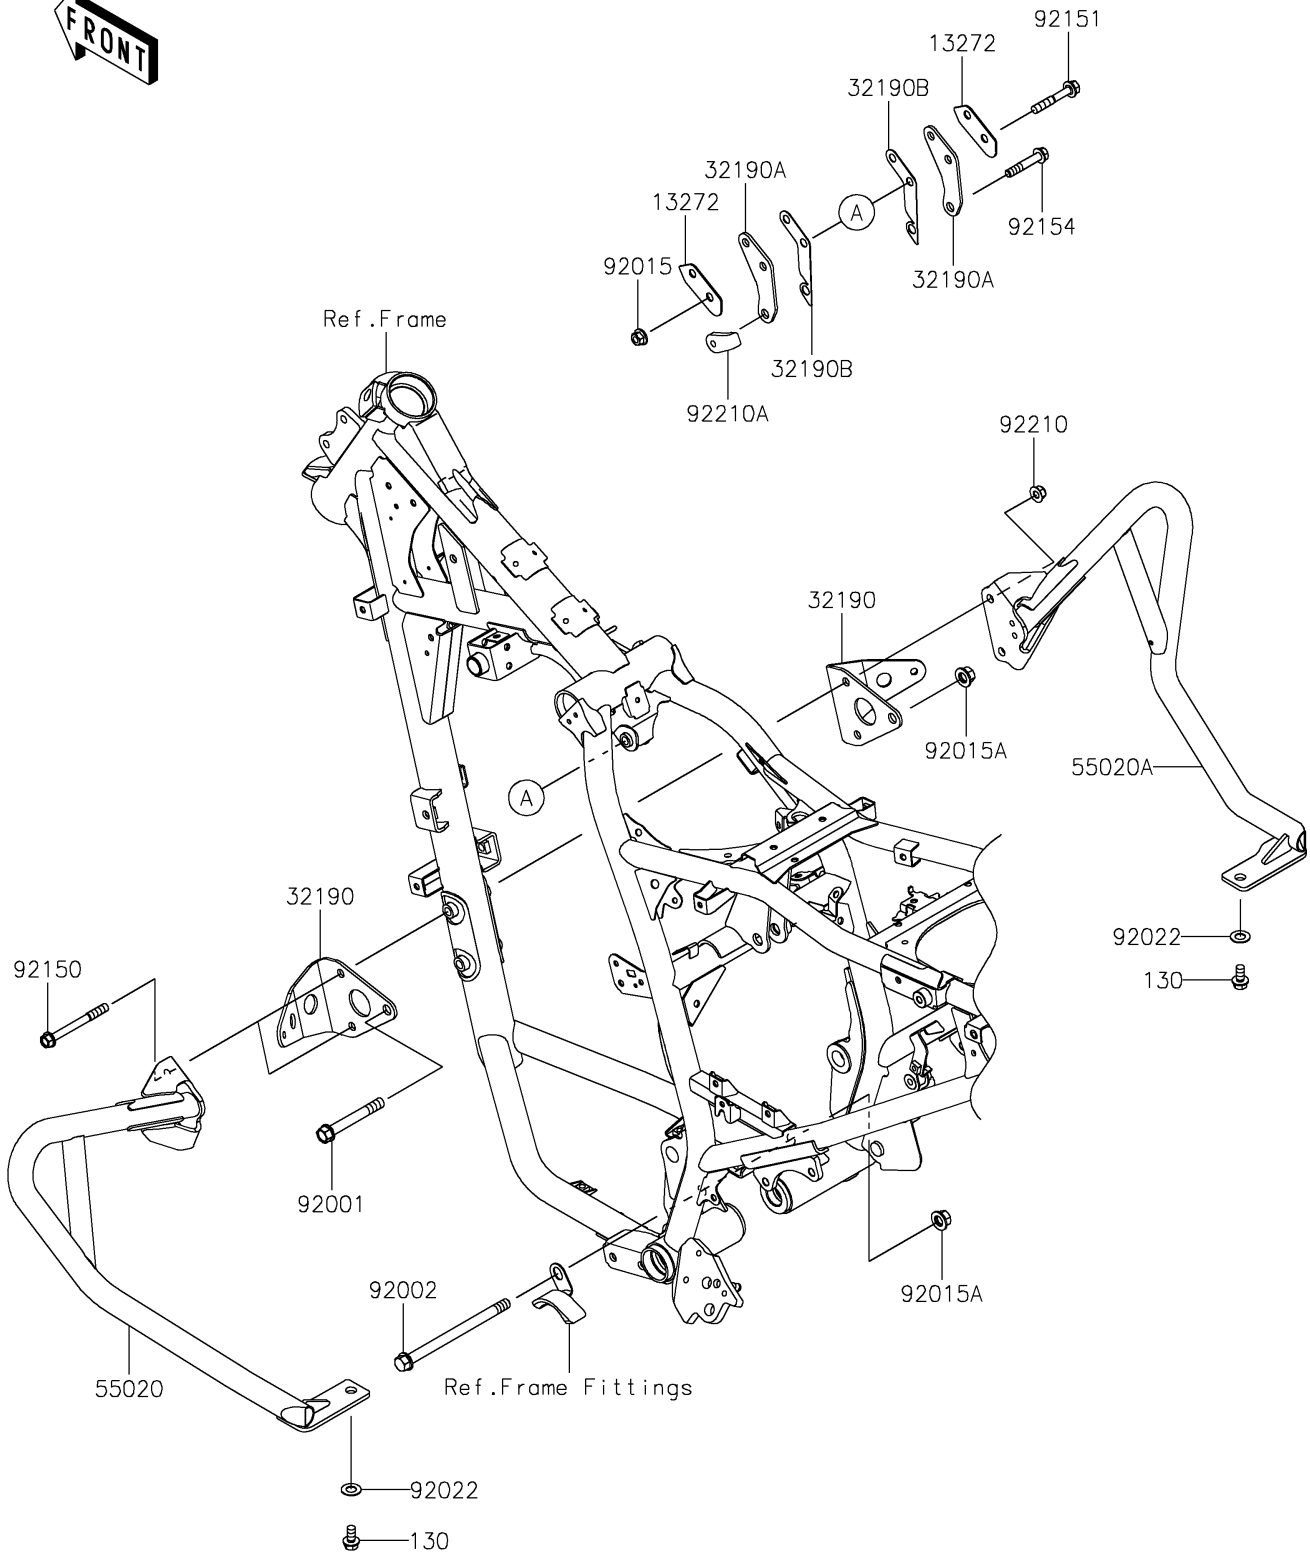

# 2025 KLR650 Adventure ABS PARTS DIAGRAM

Engine Mount

F2122

## 2025 KLR650 Adventure ABS PARTS LIST

### Engine Mount

ITEM NAME	PART NUMBER	QUANTITY
PLATE (Ref # 13272)	13272-3910	2
BRACKET-ENGINE,LWR (Ref # 32190)	32190-0858	2
BRACKET-ENGINE,UPP (Ref # 32190A)	32190-0859	2
BRACKET-ENGINE (Ref # 32190B)	32190-0860	2
GUARD,LH (Ref # 55020)	55020-2341	1
GUARD,RH (Ref # 55020A)	55020-2342	1
BOLT,10X75 (Ref # 92001)	92001-4021	1
BOLT,10X145 (Ref # 92002)	92002-1348	1
NUT,FLANGED,8MM (Ref # 92015)	92015-1406	2
NUT,FLANGED,10MM (Ref # 92015A)	92015-1415	2
WASHER,10.5X20X1 (Ref # 92022)	92022-239	2
BOLT,8X80 (Ref # 92150)	92150-1162	2
BOLT,8X50 (Ref # 92151)	92151-1463	2
BOLT,FLANGED,8X45 (Ref # 92154)	92154-3733	1
NUT,FLANGED,LOCK,8MM (Ref # 92210)	92210-0159	2
NUT,PLATE,8MM (Ref # 92210A)	92210-0608	1
BOLT-FLANGED,8X16 (Ref # 130)	130CA0816	2