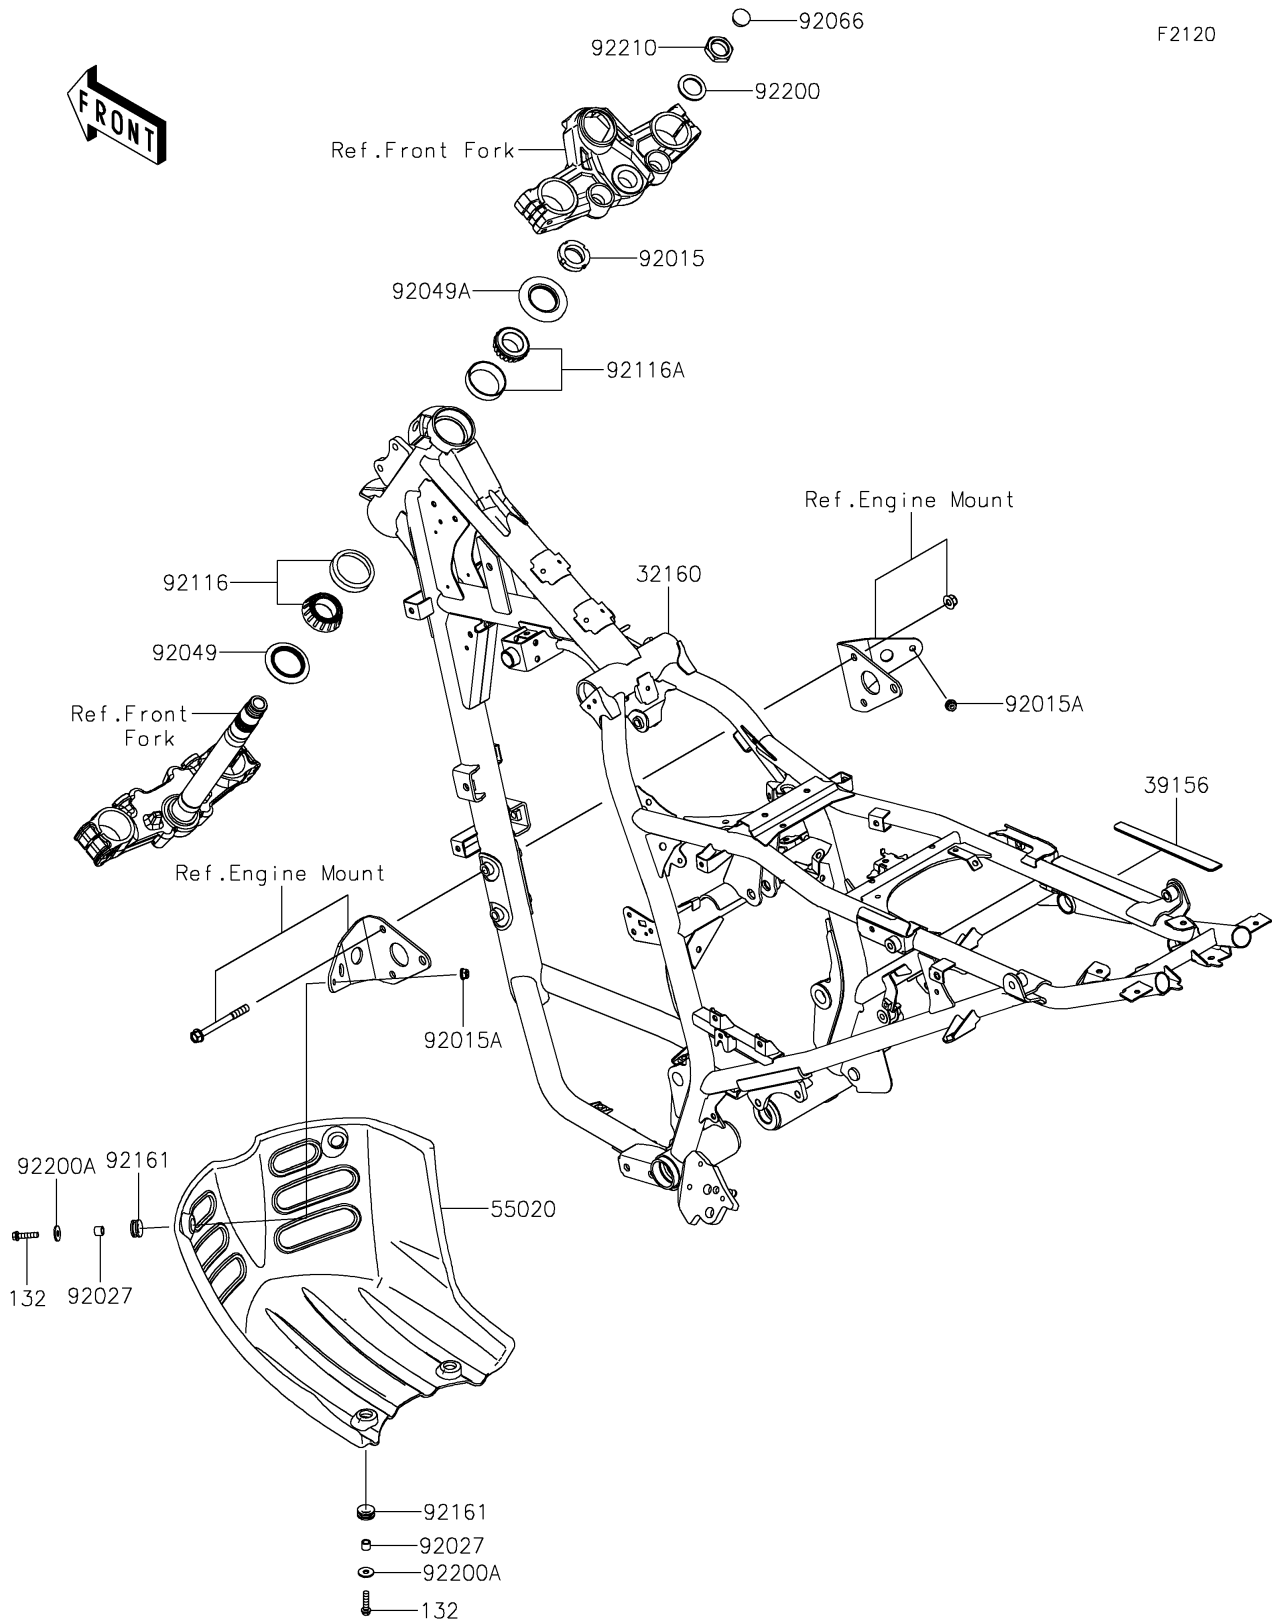

# 2025 KLR650 Adventure ABS PARTS DIAGRAM

Frame

## 2025 KLR650 Adventure ABS PARTS LIST

### Frame

ITEM NAME	PART NUMBER	QUANTITY
FRAME-COMP,F.S.BLACK (Ref # 32160)	32160-1906-18R	1
PAD,RH (Ref # 39156)	39156-2775	1
GUARD,ENGINE,F.BLACK (Ref # 55020)	55020-2372-6Z	1
NUT,25MM,T=12 (Ref # 92015)	92015-1546	1
NUT,LOCK,FLANGED,6MM (Ref # 92015A)	92015-1603	2
COLLAR,6.8X10X8.5 (Ref # 92027)	92027-129	4
SEAL-OIL,XMHE36X52X4J (Ref # 92049)	92049-1162	1
SEAL-OIL,STEERING STEM (Ref # 92049A)	92049-1214	1
PLUG (Ref # 92066)	92066-1306	1
BEARING-ROLLER,HR320/28XJ (Ref # 92116)	92116-1009	1
BEARING-ROLLER,HICAP 32005JR (Ref # 92116A)	92116-1052	1
DAMPER,10X20X8 (Ref # 92161)	92161-1828	4
WASHER,STEERING STEM (Ref # 92200)	92200-0517	1
WASHER,6.5X18X1.6 (Ref # 92200A)	92200-0766	4
NUT,STEERING STEM,22MM (Ref # 92210)	92210-1521	1
BOLT-FLANGED-SMALL,6X25 (Ref # 132)	132BB0625	4