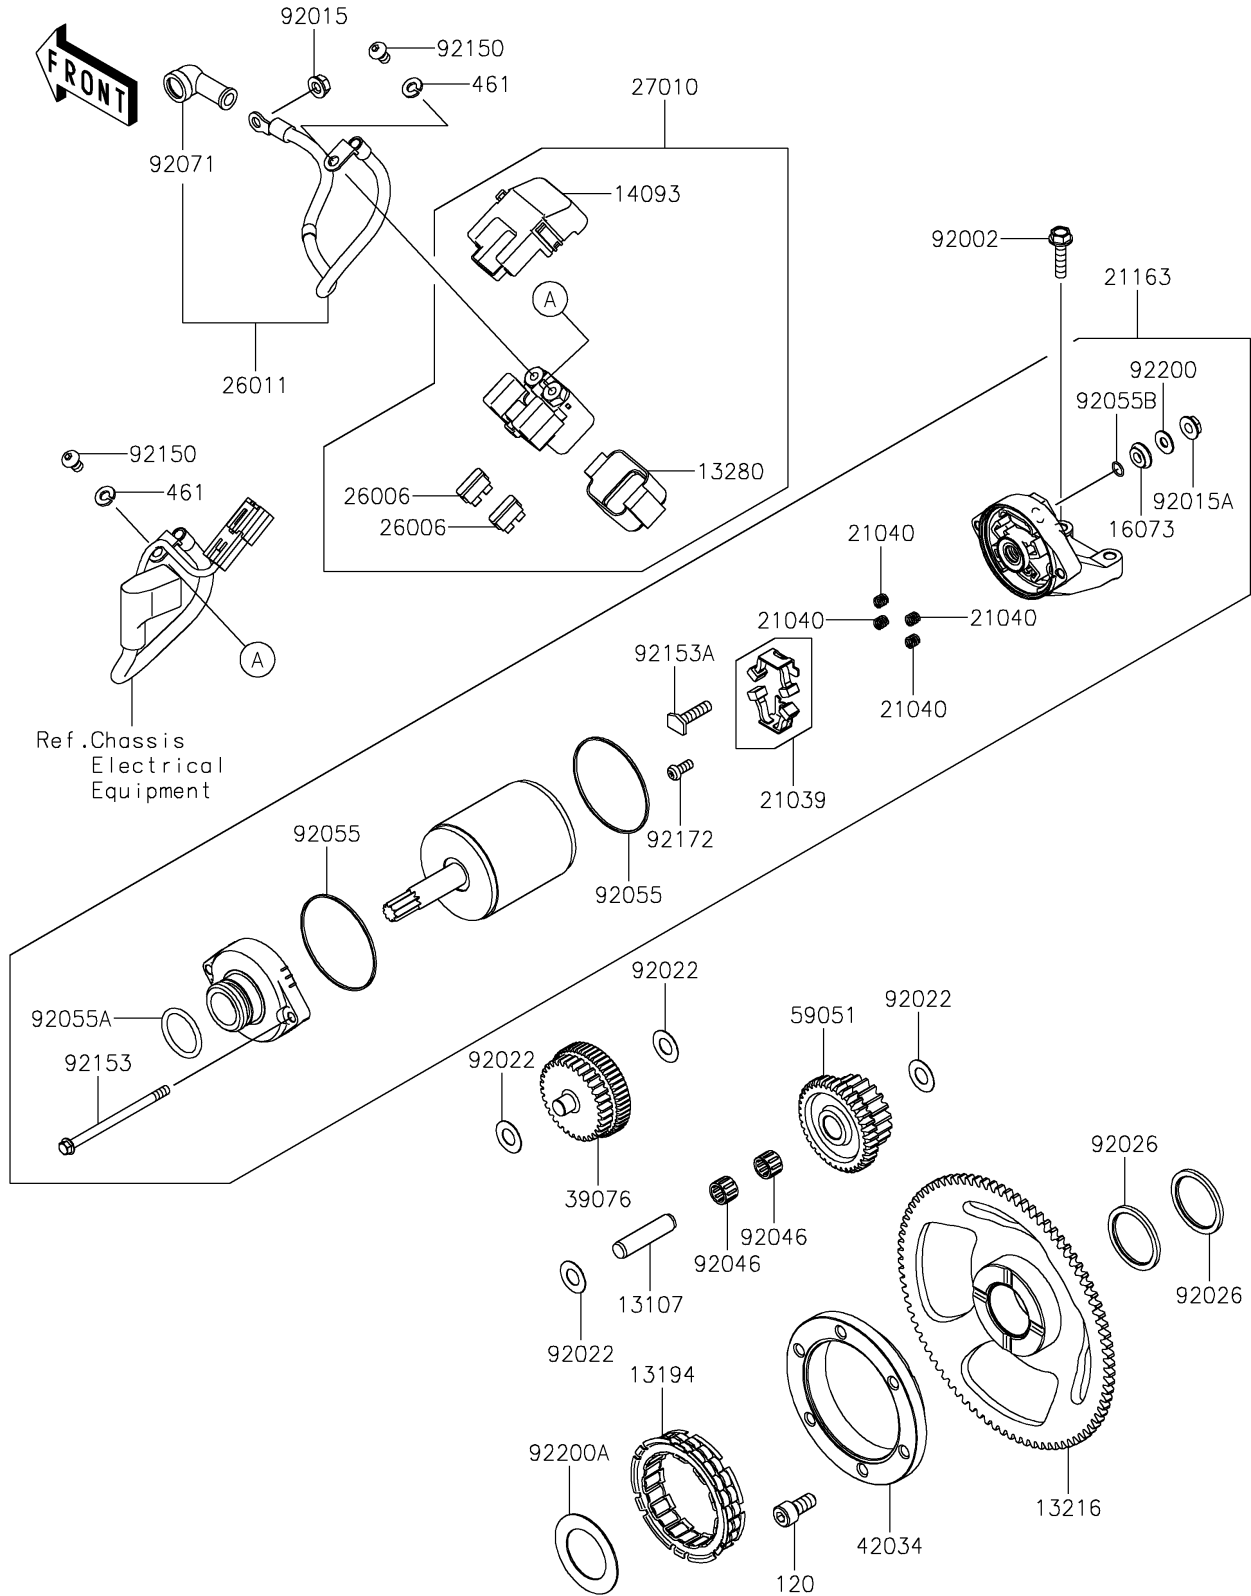

# 2025 KLR650 Adventure ABS PARTS DIAGRAM

## Starter Motor

E1840

### Starter Motor

ITEM NAME	PART NUMBER	QUANTITY
SHAFT,IDLER (Ref # 13107)	13107-1135	1
CLUTCH-ONEWAY (Ref # 13194)	13194-1089	1
GEAR-COMP,ONEWAY CLUTCH (Ref # 13216)	13216-0044	1
HOLDER (Ref # 13280)	13280-0710	1
COVER (Ref # 14093)	14093-0199	1
INSULATOR (Ref # 16073)	16073-0053	1
BRUSH,CARBON (Ref # 21039)	21039-0004	1
SPRING-BRUSH (Ref # 21040)	21040-0003	4
STARTER-ELECTRIC (Ref # 21163)	21163-0790	1
FUSE,BLADE,30A,GREEN (Ref # 26006)	26006-1006	2
WIRE-LEAD,STARTER (Ref # 26011)	26011-1938	1
SWITCH,MAGNETIC (Ref # 27010)	27010-0948	1
LIMITER,STARTER IDLE GEAR (Ref # 39076)	39076-0021	1
COUPLING (Ref # 42034)	42034-1094	1
GEAR-SPUR,20T & 37T (Ref # 59051)	59051-1133	1
BOLT,FLANGED,6X25 (Ref # 92002)	92002-1086	2
NUT,FLANGED,6MM (Ref # 92015)	92015-1367	1
NUT,STARTER MOTOR (Ref # 92015A)	92015-1476	1
WASHER,10.2X20X0.5 (Ref # 92022)	92022-1649	4
SPACER (Ref # 92026)	92026-1474	2
BEARING-NEEDLE,K10X14X10 (Ref # 92046)	92046-1134	2
RING-O (Ref # 92055)	92055-0136	2
RING-O (Ref # 92055A)	92055-1276	1
RING-O,4.5X2.0 (Ref # 92055B)	92055-1370	1
GROMMET (Ref # 92071)	92071-0705	1
BOLT,6X10 (Ref # 92150)	92150-1577	2
BOLT (Ref # 92153)	92153-1850	2
BOLT (Ref # 92153A)	92153-1866	1
SCREW (Ref # 92172)	92172-0334	1

### Starter Motor

ITEM NAME	PART NUMBER	QUANTITY
WASHER (Ref # 92200)	92200-0386	1
WASHER,32.2X50 (Ref # 92200A)	92200-0555	1
BOLT-SOCKET,8X18 (Ref # 120)	120CA0818	6
WASHER-SPRING,6MM (Ref # 461)	461DB0600	2