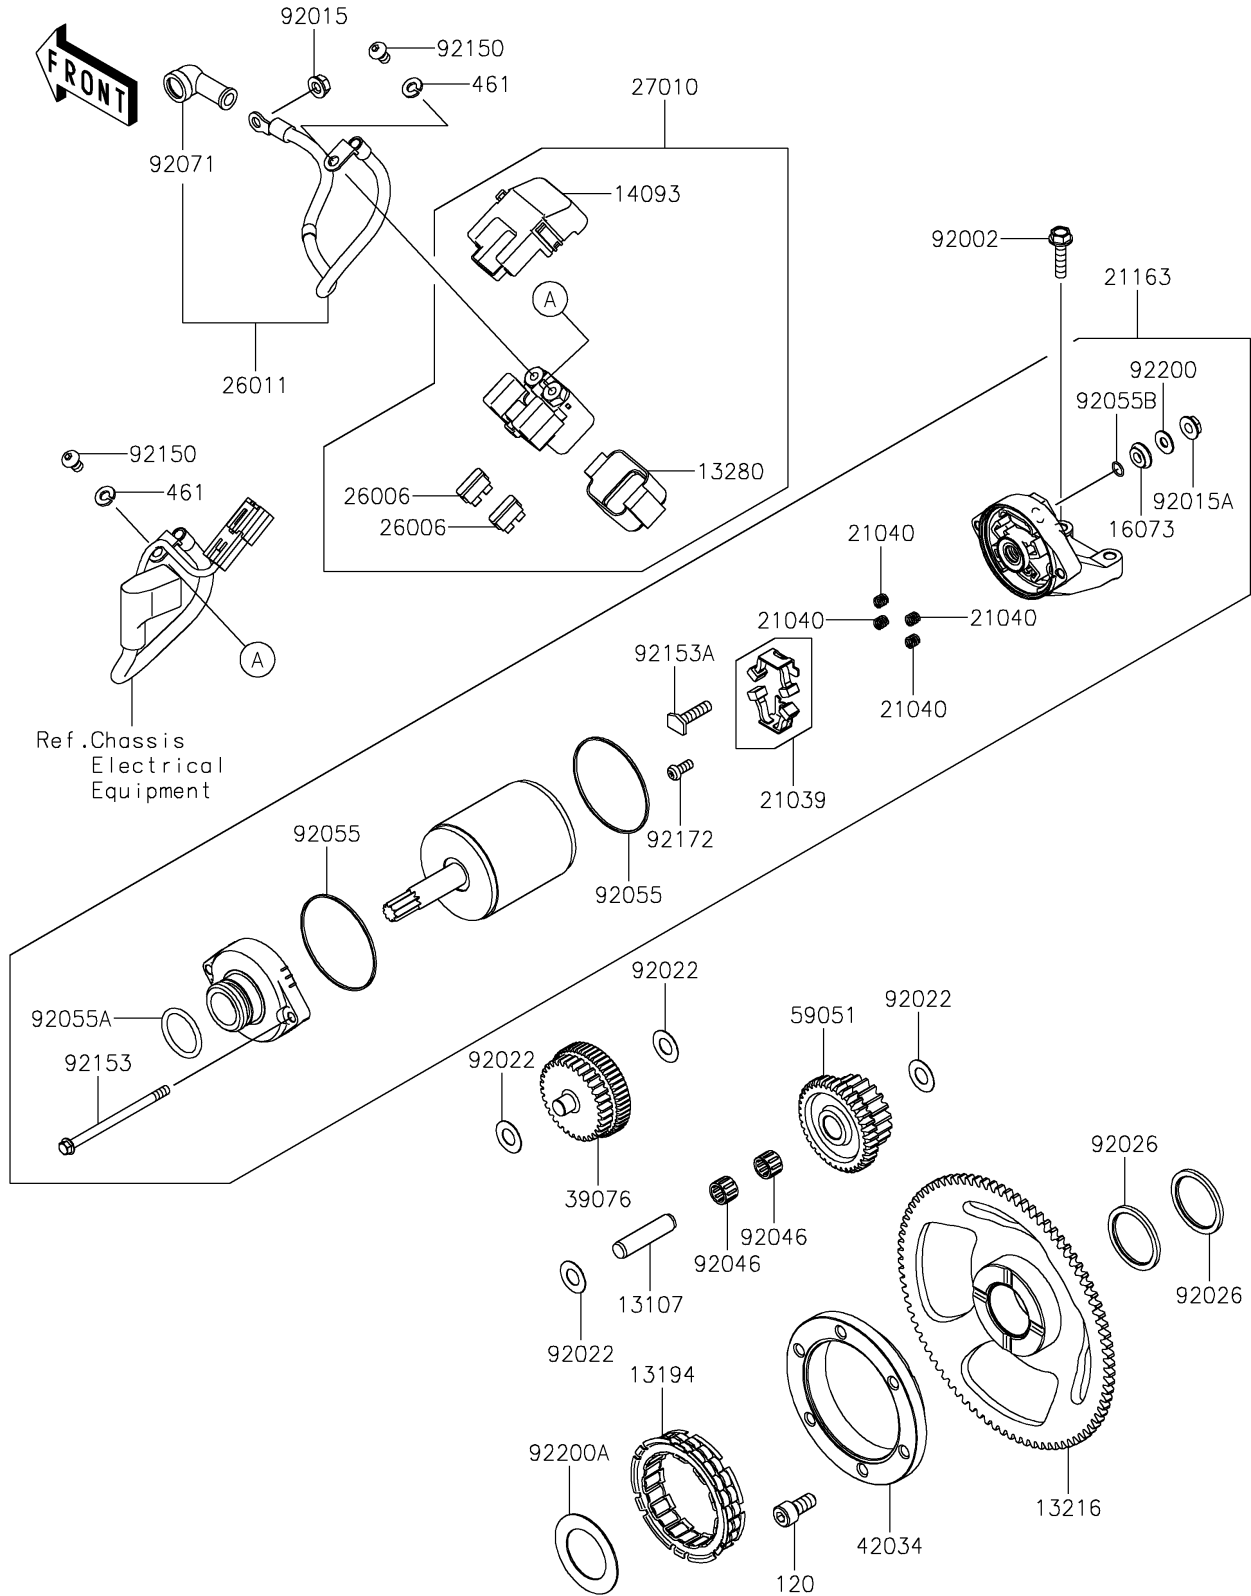

2024 KLR® 650 ADVENTURE ABS PARTS DIAGRAM

Starter Motor

E1840

2024 KLR® 650 ADVENTURE ABS PARTS LIST

Starter Motor

ITEM NAME	PART NUMBER	QUANTITY
SHAFT,IDLER (Ref # 13107)	13107-1135	1
CLUTCH-ONEWAY (Ref # 13194)	13194-1089	1
GEAR-COMP,ONEWAY CLUTCH (Ref # 13216)	13216-0044	1
HOLDER (Ref # 13280)	13280-0710	1
COVER (Ref # 14093)	14093-0199	1
INSULATOR (Ref # 16073)	16073-0053	1
BRUSH,CARBON (Ref # 21039)	21039-0004	1
SPRING-BRUSH (Ref # 21040)	21040-0003	4
STARTER-ELECTRIC (Ref # 21163)	21163-0790	1
FUSE,BLADE,30A,GREEN (Ref # 26006)	26006-1006	2
WIRE-LEAD,STARTER (Ref # 26011)	26011-1938	1
SWITCH,MAGNETIC (Ref # 27010)	27010-0948	1
LIMITER,STARTER IDLE GEAR (Ref # 39076)	39076-0021	1
COUPLING (Ref # 42034)	42034-1094	1
GEAR-SPUR,20T & 37T (Ref # 59051)	59051-1133	1
BOLT,FLANGED,6X25 (Ref # 92002)	92002-1086	2
NUT,FLANGED,6MM (Ref # 92015)	92015-1367	1
NUT,STARTER MOTOR (Ref # 92015A)	92015-1476	1
WASHER,10.2X20X0.5 (Ref # 92022)	92022-1649	4
SPACER (Ref # 92026)	92026-1474	2
BEARING-NEEDLE,K10X14X10 (Ref # 92046)	92046-1134	2
RING-O (Ref # 92055)	92055-0136	2
RING-O (Ref # 92055A)	92055-1276	1
RING-O,4.5X2.0 (Ref # 92055B)	92055-1370	1
GROMMET (Ref # 92071)	92071-0705	1
BOLT,6X10 (Ref # 92150)	92150-1577	2
BOLT (Ref # 92153)	92153-1850	2
BOLT (Ref # 92153A)	92153-1866	1
SCREW (Ref # 92172)	92172-0334	1

2024 KLR® 650 ADVENTURE ABS PARTS LIST

Starter Motor

ITEM NAME	PART NUMBER	QUANTITY
WASHER (Ref # 92200)	92200-0386	1
WASHER,32.2X50 (Ref # 92200A)	92200-0555	1
BOLT-SOCKET,8X18 (Ref # 120)	120CA0818	6
WASHER-SPRING,6MM (Ref # 461)	461DB0600	2