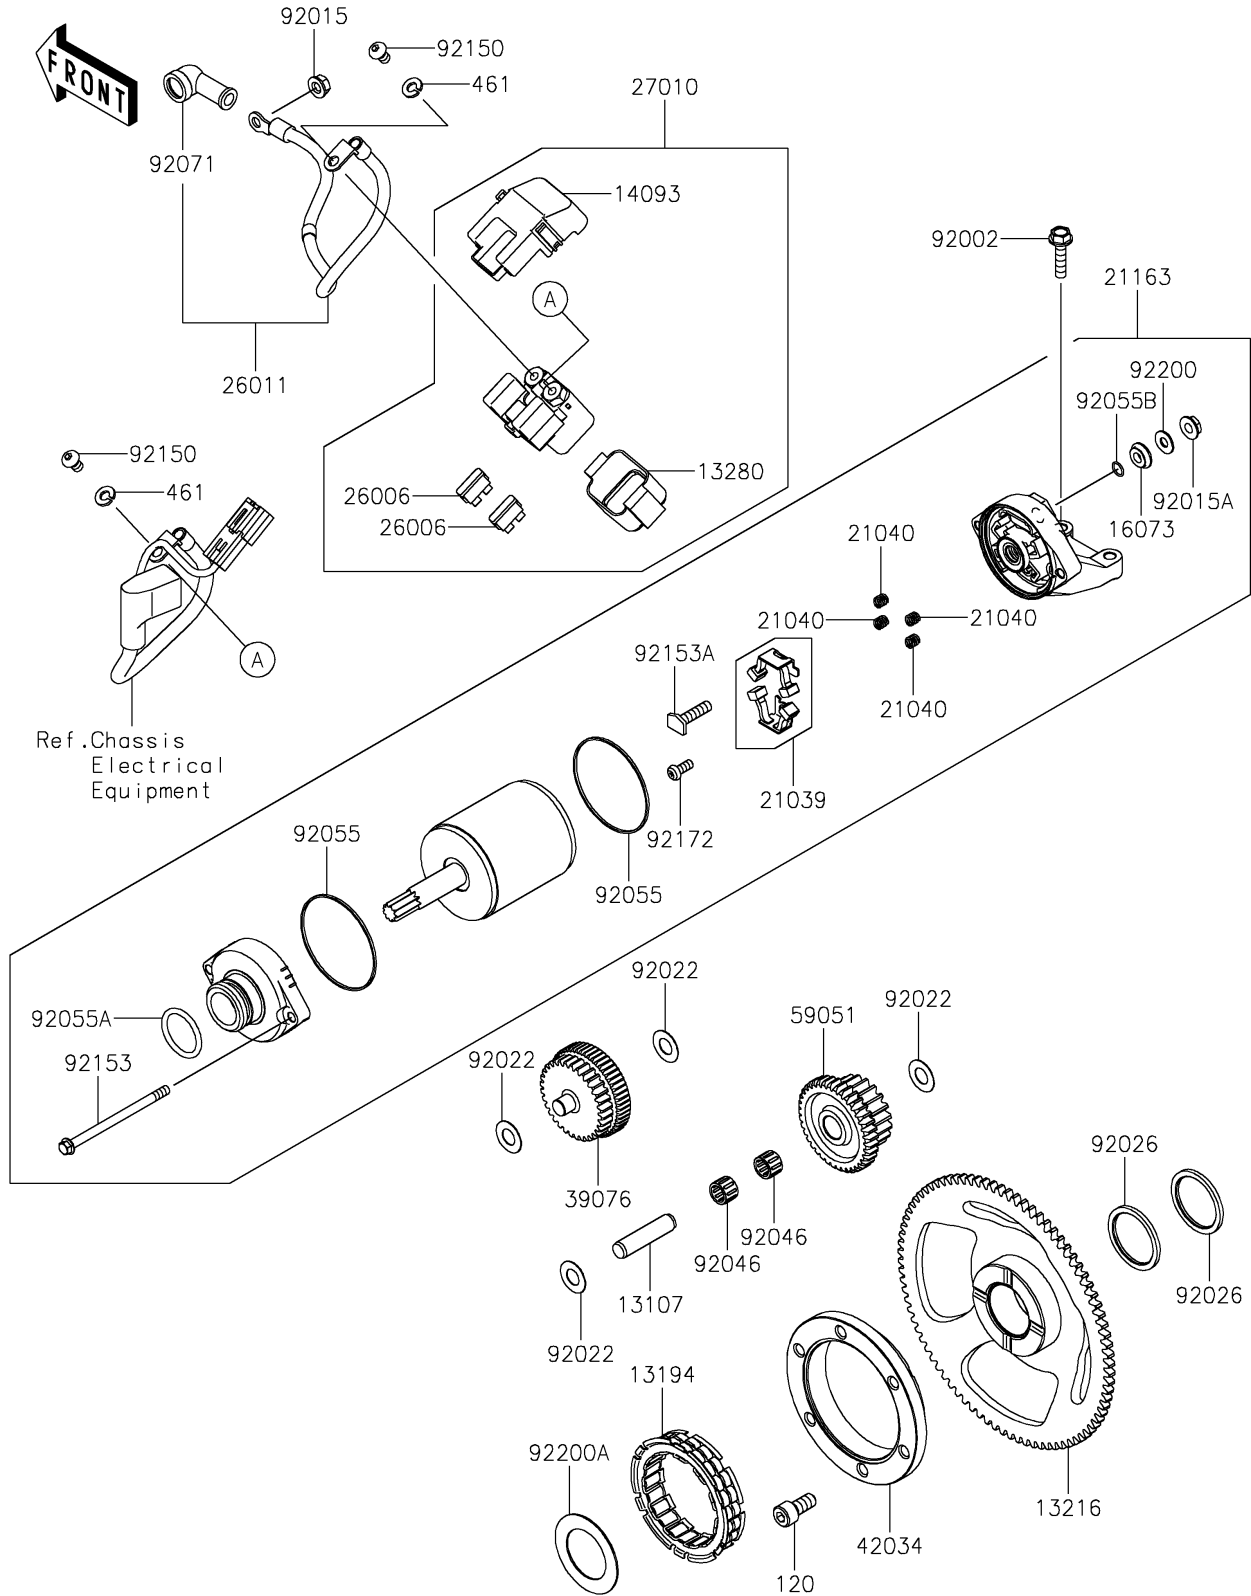

## Starter Motor

E1840

### Starter Motor

ITEM NAME	PART NUMBER	QUANTITY
SHAFT,IDLER (Ref # 13107)	13107-1135	1
CLUTCH-ONEWAY (Ref # 13194)	13194-1089	1
GEAR-COMP,ONEWAY CLUTCH (Ref # 13216)	13216-0044	1
HOLDER (Ref # 13280)	13280-0710	1
COVER (Ref # 14093)	14093-0199	1
INSULATOR (Ref # 16073)	16073-0053	1
BRUSH,CARBON (Ref # 21039)	21039-0004	1
SPRING-BRUSH (Ref # 21040)	21040-0003	4
STARTER-ELECTRIC (Ref # 21163)	21163-0790	1
FUSE,BLADE,30A,GREEN (Ref # 26006)	26006-1006	2
WIRE-LEAD,STARTER (Ref # 26011)	26011-1938	1
SWITCH,MAGNETIC (Ref # 27010)	27010-0948	1
LIMITER,STARTER IDLE GEAR (Ref # 39076)	39076-0021	1
COUPLING (Ref # 42034)	42034-1094	1
GEAR-SPUR,20T & 37T (Ref # 59051)	59051-1133	1
BOLT,FLANGED,6X25 (Ref # 92002)	92002-1086	2
NUT,FLANGED,6MM (Ref # 92015)	92015-1367	1
NUT,STARTER MOTOR (Ref # 92015A)	92015-1476	1
WASHER,10.2X20X0.5 (Ref # 92022)	92022-1649	4
SPACER (Ref # 92026)	92026-1474	2
BEARING-NEEDLE,K10X14X10 (Ref # 92046)	92046-1134	2
RING-O (Ref # 92055)	92055-0136	2
RING-O (Ref # 92055A)	92055-1276	1
RING-O,4.5X2.0 (Ref # 92055B)	92055-1370	1
GROMMET (Ref # 92071)	92071-0705	1
BOLT,6X10 (Ref # 92150)	92150-1577	2
BOLT (Ref # 92153)	92153-1850	2
BOLT (Ref # 92153A)	92153-1866	1
SCREW (Ref # 92172)	92172-0334	1

## 2023 KLR® 650 ADVENTURE PARTS LIST

### Starter Motor

ITEM NAME	PART NUMBER	QUANTITY
WASHER (Ref # 92200)	92200-0386	1
WASHER,32.2X50 (Ref # 92200A)	92200-0555	1
BOLT-SOCKET,8X18 (Ref # 120)	120CA0818	6
WASHER-SPRING,6MM (Ref # 461)	461DB0600	2